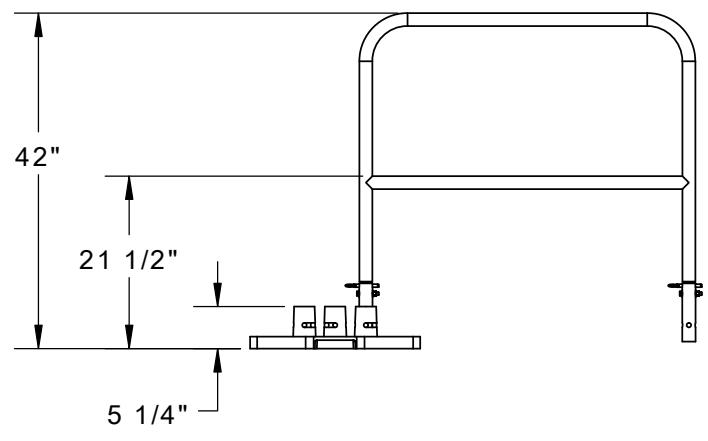

8 7 6 5 4 3 2 1

D

D

END VIEW  
RAIL IN DOWN POSITION

C

C

B

B

A

A

8 7 6 5 4 3 2 1

 <p><b>Safety Products Group™</b> by Tractel®</p>  <p><b>BlueWater</b></p> <p>4064 PEAVEY ROAD CHASKA, MN 55318</p>		DESCRIPTION <b>3.5' STEALTH RAIL KIT</b>	
		Tel : 952-448-2935 Toll Free : 866-933-2935 Fax : 952-448-3685 info@bluewater-mfg.com www.safetypg.com	SIZE A DWG. NO. 500260 SCALE: DO NOT SCALE