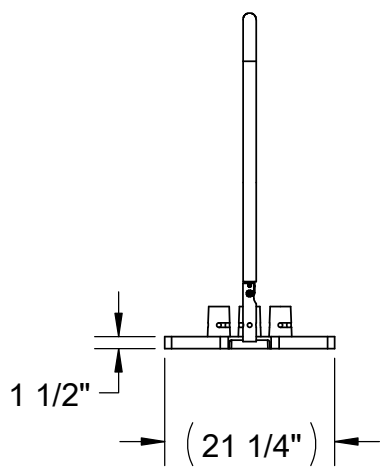

8 7 6 5 4 3 2 1

D

D

END VIEW  
RAIL IN DOWN POSITION

C

C

B

B

A

A

8 7 6 5 4 3 2 1

 <p><b>Safety Products Group™</b> by Tractel®</p>  <p><b>BlueWater</b></p> <p>4064 PEAVEY ROAD CHASKA, MN 55318</p>		DESCRIPTION <b>3.5' STEALTH RAIL KIT</b>	
		Tel : 952-448-2935 Toll Free : 866-933-2935 Fax : 952-448-3685 info@bluewater-mfg.com www.safetypg.com	SIZE A DWG. NO. 500260 SCALE: DO NOT SCALE