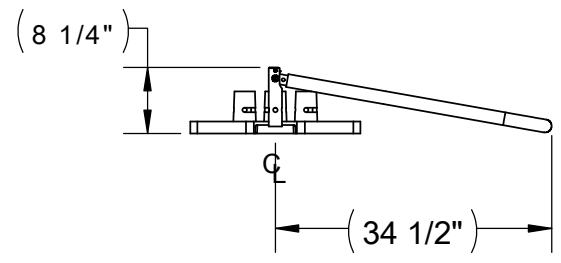

8 7 6 5 4 3 2 1

D

D

END VIEW  
RAIL IN DOWN POSITION

C

C

B

B

A

A

8 7 6 5 4 3 2 1

 <p><b>Safety Products Group™</b> by Tractel®</p>  <p><b>BlueWater</b></p> <p>4064 PEAVEY ROAD CHASKA, MN 55318</p>		DESCRIPTION <b>3.5' STEALTH RAIL KIT</b>	
		Tel : 952-448-2935 Toll Free : 866-933-2935 Fax : 952-448-3685 info@bluewater-mfg.com www.safetypg.com	SIZE A DWG. NO. 500260 SCALE: DO NOT SCALE