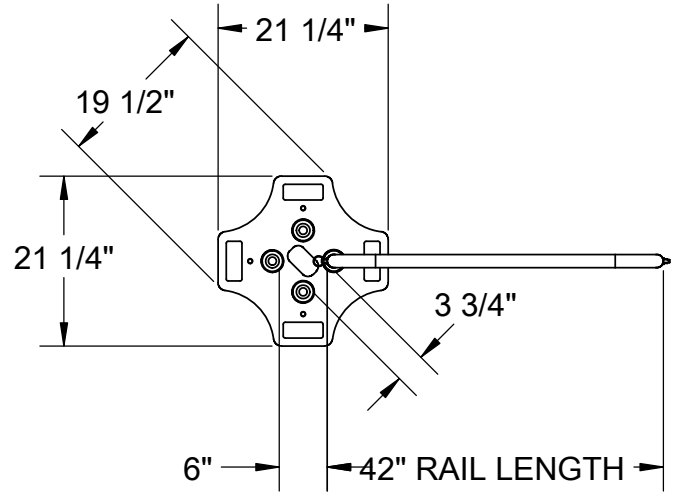

8 7 6 5 4 3 2 1

D

D

END VIEW  
RAIL IN DOWN POSITION

C

C

B

B

A

A

8 7 6 5 4 3 2 1

 <p><b>Safety Products Group™</b> by Tractel®</p>  <p><b>BlueWater</b></p> <p>4064 PEAVEY ROAD CHASKA, MN 55318</p>		DESCRIPTION <b>3.5' STEALTH RAIL KIT</b>	
		Tel : 952-448-2935 Toll Free : 866-933-2935 Fax : 952-448-3685 info@bluewater-mfg.com www.safetypg.com	SIZE A DWG. NO. 500260 SCALE: DO NOT SCALE