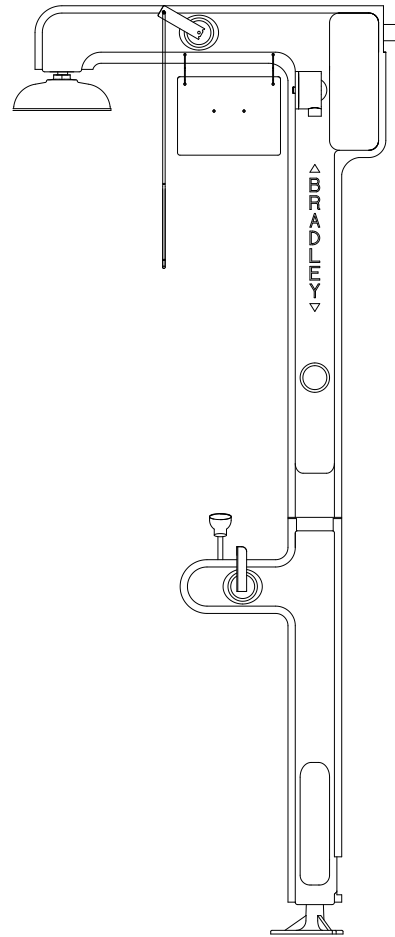

TOP

FRONT

Mod #M S19-300
Eye & Face Wash/Drench Shower Combo - Heat Traced

TARGET SCALE: $3/4" = 1'-0"$

Arcat file no.: 15410015

(Mfr file no.: 300F)

(Mfr file no.: 300T)