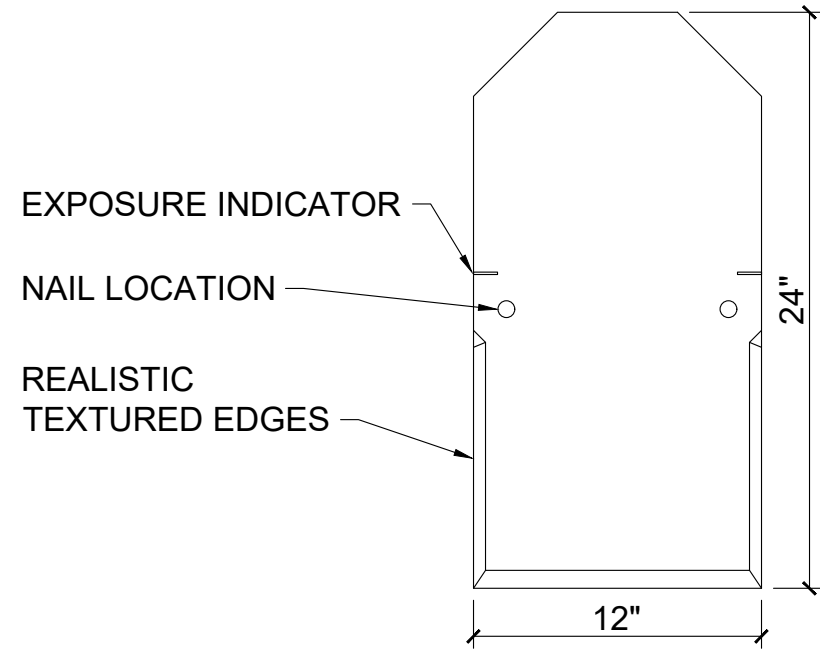

TOP VIEW

SIDE VIEW

FRONT VIEW

ISOMETRIC VIEW

DATE	08/21/2019
REV	0
DRAWN	TJA
SCALE	1 1/2" = 1'-0"

OLD WORLD SLATE

BRAVA ROOF TILE
WASHINGTON, IOWA

SHEET NO.
OWS-01