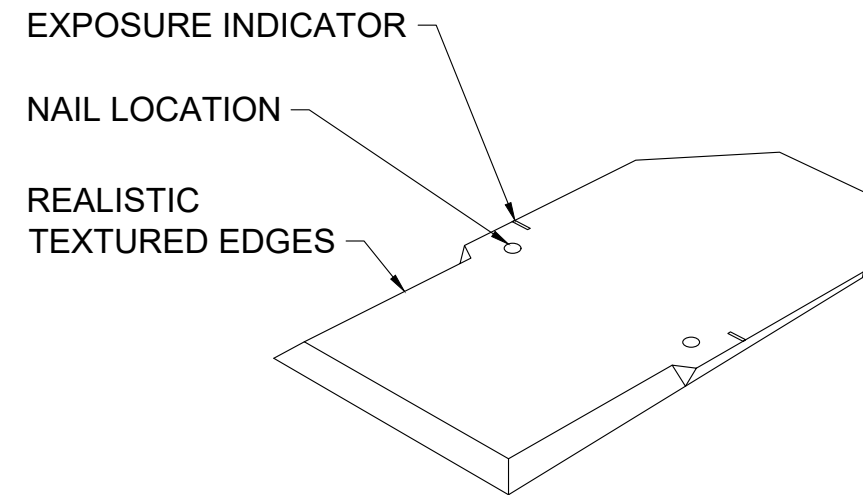

TOP VIEW

SIDE VIEW

FRONT VIEW

ISOMETRIC VIEW

DATE	08/21/2019
REV	0
DRAWN	TJA
SCALE	1 1/2" = 1'-0"

OLD WORLD SLATE

BRAVA ROOF TILE
WASHINGTON, IOWA

SHEET NO.
OWS-01