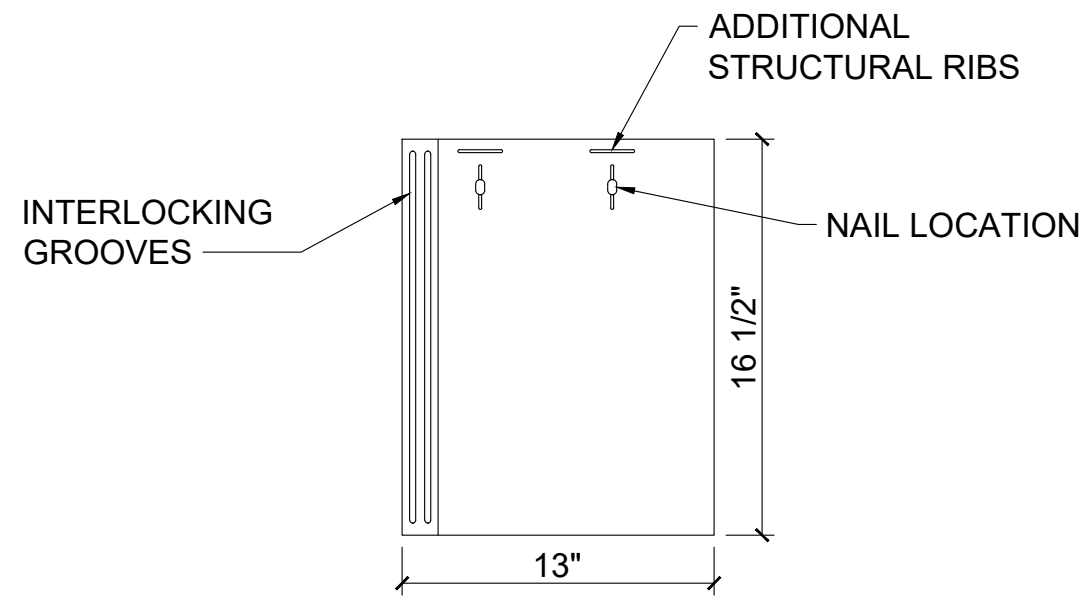

TOP VIEW

SIDE VIEW

FRONT VIEW

ISOMETRIC VIEW

DATE	08/21/2019
REV	0
DRAWN	TJA
SCALE	1 1/2" = 1'-0"

SPANISH TILE
BRAVA ROOF TILE
 WASHINGTON, IOWA