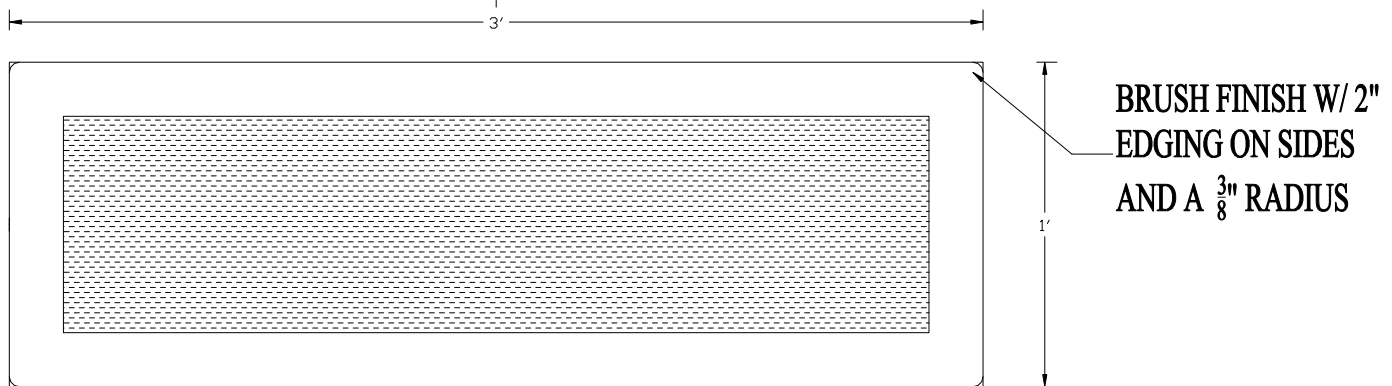

Product Code 1236TBLIPWP

12"x36"x 2 1-4" Step Tread Broom Finish W/ LIP w/ weld plate

Camp Logan Cement Works Inc.

www.camplogancement.com

800-445-9062

clcw@camplogancement.com

W/ SUPPORT NUT

PRECAST CONCRETE TREAD  
SUPPLIED BY CAMP LOGAN  
CEMENT  
800-445-9062