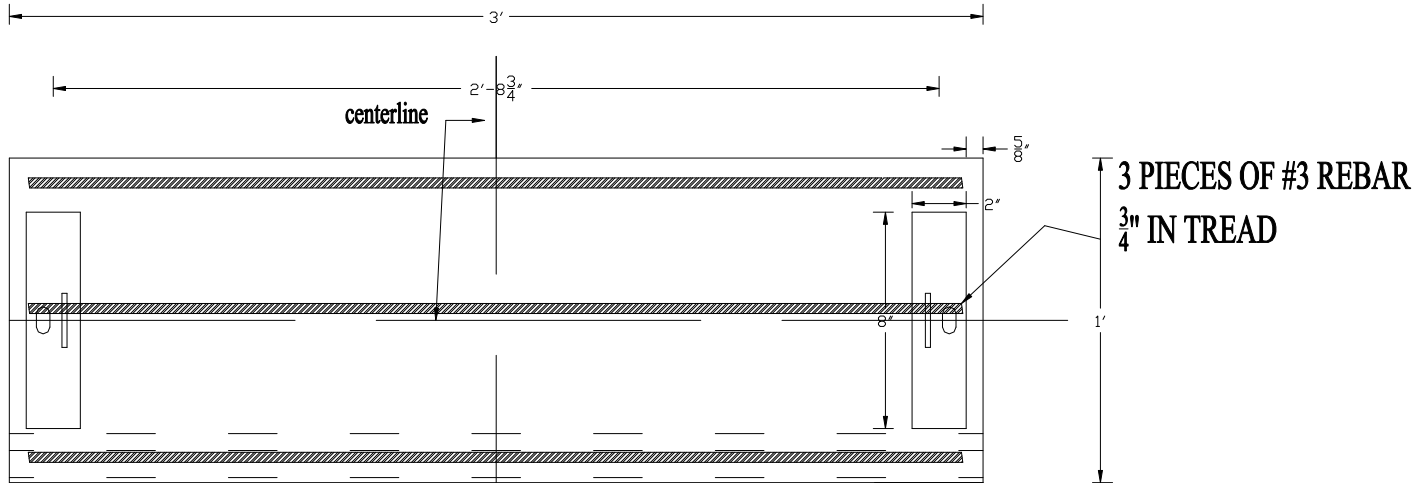

Product Code 1236TBLIPWP

12"x36"x 2 1-4" Step Tread Broom Finish W/ LIP w/ weld plate

Camp Logan Cement Works Inc.

www.camplogancement.com

800-445-9062

clcw@camplogancement.com

W/ SUPPORT NUT

PRECAST CONCRETE TREAD  
SUPPLIED BY CAMP LOGAN  
CEMENT  
800-445-9062