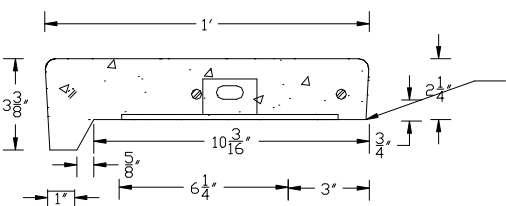

Product Code 1236TBLIPWP

12"x36"x 2 1-4" Step Tread Broom Finish W/ LIP w/ weld plate

Camp Logan Cement Works Inc.

www.camplogancement.com

800-445-9062

clcw@camplogancement.com

W/ SUPPORT NUT

PRECAST CONCRETE TREAD  
SUPPLIED BY CAMP LOGAN  
CEMENT  
800-445-9062