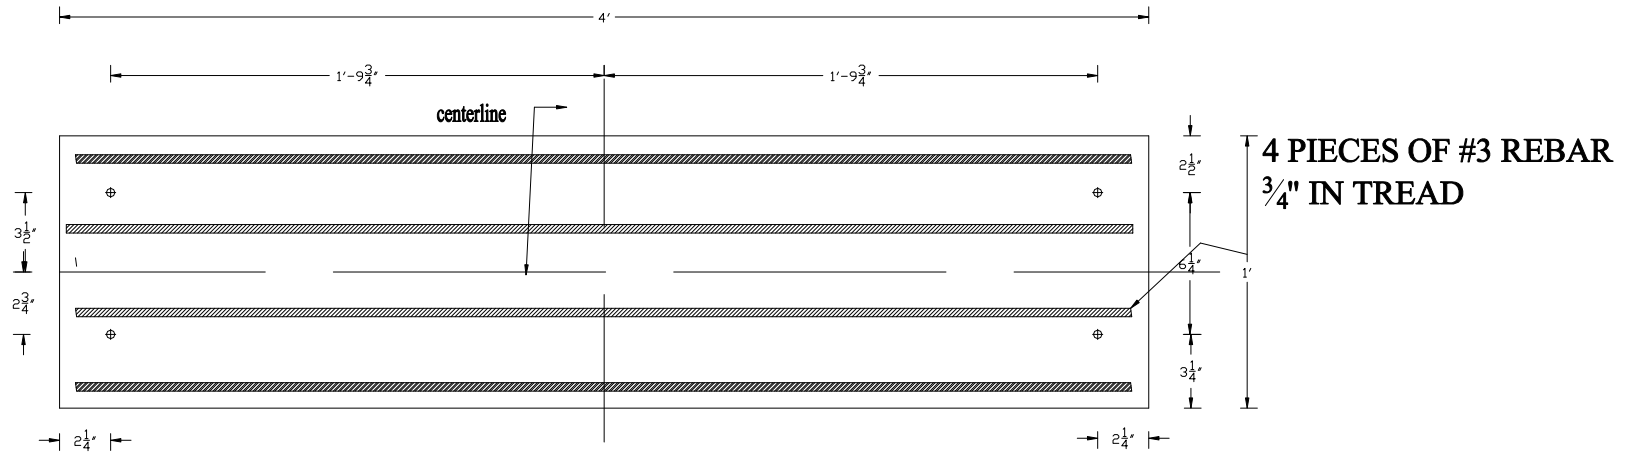

Product Code 1248TB

12"x48"x 2 1/4" Step Tread Broom Finish w/ 3/8" Bolts

Camp Logan Cement Works Inc.

www.camplogancement.com

800-445-9062

clcw@camplogancement.com

**3/8" BOLTS ENCASED IN  
CONCRETE W/ SUPPORT NUT**