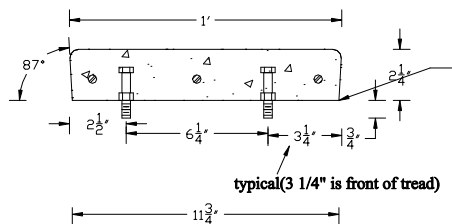

Product Code 1248TB

12"x48"x 2 1/4" Step Tread Broom Finish w/ 3/8" Bolts

Camp Logan Cement Works Inc.

www.camplogancement.com

800-445-9062

clcw@camplogancement.com

**3/8" BOLTS ENCASED IN  
CONCRETE W/ SUPPORT NUT**