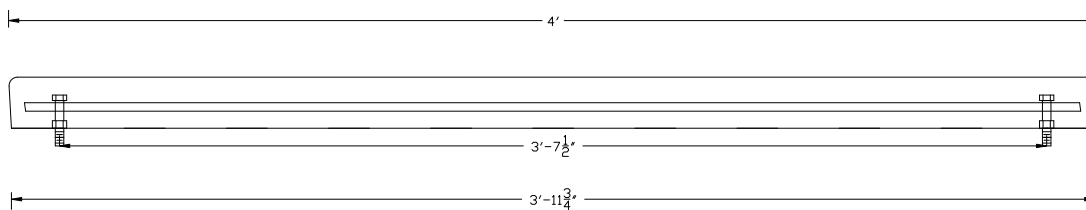

Product Code 1248TB

12"x48"x 2 1/4" Step Tread Broom Finish w/ 3/8" Bolts

Camp Logan Cement Works Inc.

www.camplogancement.com

800-445-9062

clcw@camplogancement.com

**3/8" BOLTS ENCASED IN  
CONCRETE W/ SUPPORT NUT**