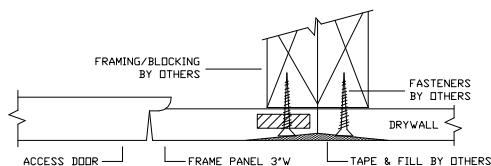

CUSTOM SIZE AVAILABLE.

NEOPRENE GASKET AVAILABLE UPON REQUEST.

GFRG POP-OUT ACCESS PANEL

RADIUS CORNER

SECTION VIEW

GFRG RADIUS CORNER POP-OUT ACCESS PANEL

AVAILABLE PRODUCT ITEMS SCHEDULE

STOCK#	ACCESS DOOR OPENING SIZE	ROUGH OPENING SIZE
RC-580005	5" x 5"	11" x 11"
RC-580006	6" x 6"	12" x 12"
RC-580008	8" x 8"	14" x 14"
RC-580009	9" x 9"	15" x 15"
RC-580010	10" x 10"	16" x 16"
RC-580012	12" x 12"	18" x 18"
RC-580014	14" x 14"	20" x 20"
RC-580016	16" x 16"	22" x 22"
RC-580018	18" x 18"	24" x 24"
RC-580020	20" x 20"	26" x 26"
RC-580024	24" x 24"	30" x 30"
RC-580030	30" x 30"	36" x 36"
RC-580036	36" x 36"	42" x 42"
RC-580040	40" x 40"	46" x 46"
RC-580048	48" x 48"	54" x 54"
RC-581216	12" x 16"	18" x 22"
RC-581218	12" x 18"	18" x 24"
RC-581224	12" x 24"	18" x 30"
RC-581236	12" x 36"	18" x 42"
RC-581836	18" x 36"	24" x 42"
RC-582448	24" x 48"	30" x 54"
RC-582472	24" x 72"	30" x 78"
RC-582478	24" x 78"	30" x 84"
RC-584260	42" x 60"	48" x 66"
RC-584272	42" x 72"	48" x 78"