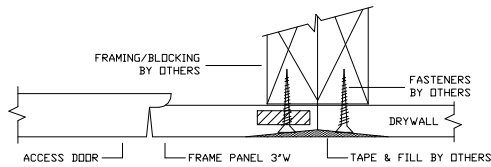

GFRG POP-OUT ACCESS PANEL

SQUARE CORNER

SECTION VIEW

GFRG SQUARE CORNER POP-OUT ACCESS PANEL

AVAILABLE PRODUCT ITEMS SCHEDULE

STOCK#	ACCESS DOOR OPENING SIZE	ROUGH OPENING SIZE
SQ-580005	5" x 5"	11" x 11"
SQ-580006	6" x 6"	12" x 12"
SQ-580008	8" x 8"	14" x 14"
SQ-580009	9" x 9"	15" x 15"
SQ-580010	10" x 10"	16" x 16"
SQ-580012	12" x 12"	18" x 18"
SQ-580014	14" x 14"	20" x 20"
SQ-580016	16" x 16"	22" x 22"
SQ-580018	18" x 18"	24" x 24"
SQ-580020	20" x 20"	26" x 26"
SQ-580024	24" x 24"	30" x 30"
SQ-580030	30" x 30"	36" x 36"
SQ-580036	36" x 36"	42" x 42"
SQ-580040	40" x 40"	46" x 46"
SQ-580042	42" x 42"	48" x 48"
SQ-580048	48" x 48"	54" x 54"
SQ-581218	12" x 18"	18" x 24"
SQ-581236	12" x 36"	18" x 42"
SQ-581824	18" x 24"	24" x 30"
SQ-581836	18" x 36"	24" x 42"
SQ-582040	20" x 40"	26" x 46"
SQ-582436	24" x 36"	30" x 42"
SQ-582442	24" x 42"	30" x 48"
SQ-582448	24" x 48"	30" x 54"
SQ-582460	24" x 60"	30" x 66"
SQ-582472	24" x 72"	30" x 78"
SQ-582478	24" x 78"	30" x 84"
SQ-583042	30" x 42"	36" x 48"
SQ-583642	36" x 42"	42" x 48"
SQ-584260	42" x 60"	48" x 66"
SQ-584272	42" x 72"	48" x 78"