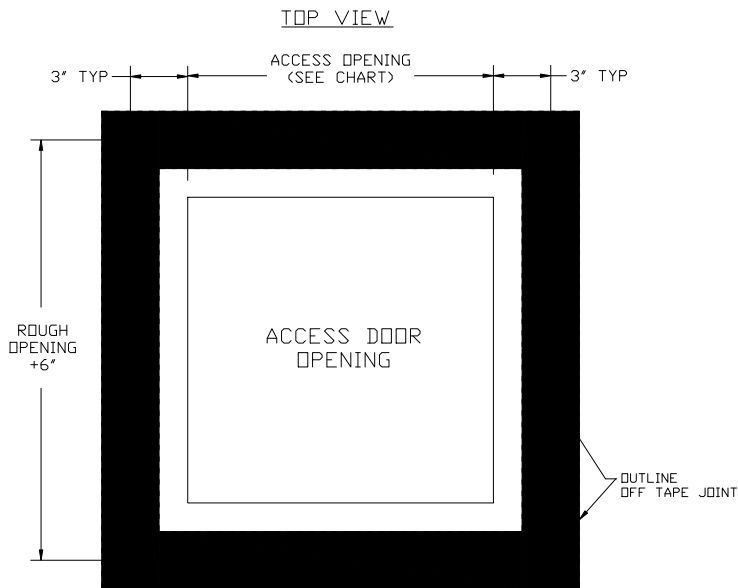

GFRG POP-OUT ACCESS PANEL

SQUARE CORNER

SECTION VIEW

GFRG SQUARE CORNER POP-OUT ACCESS PANEL

AVAILABLE PRODUCT ITEMS SCHEDULE

STOCK#	ACCESS DOOR OPENING SIZE	ROUGH OPENING SIZE
SQ-580005	5" x 5"	11" x 11"
SQ-580006	6" x 6"	12" x 12"
SQ-580008	8" x 8"	14" x 14"
SQ-580009	9" x 9"	15" x 15"
SQ-580010	10" x 10"	16" x 16"
SQ-580012	12" x 12"	18" x 18"
SQ-580014	14" x 14"	20" x 20"
SQ-580016	16" x 16"	22" x 22"
SQ-580018	18" x 18"	24" x 24"
SQ-580020	20" x 20"	26" x 26"
SQ-580024	24" x 24"	30" x 30"
SQ-580030	30" x 30"	36" x 36"
SQ-580036	36" x 36"	42" x 42"
SQ-580040	40" x 40"	46" x 46"
SQ-580042	42" x 42"	48" x 48"
SQ-580048	48" x 48"	54" x 54"
SQ-581218	12" x 18"	18" x 24"
SQ-581236	12" x 36"	18" x 42"
SQ-581824	18" x 24"	24" x 30"
SQ-581836	18" x 36"	24" x 42"
SQ-582040	20" x 40"	26" x 46"
SQ-582436	24" x 36"	30" x 42"
SQ-582442	24" x 42"	30" x 48"
SQ-582448	24" x 48"	30" x 54"
SQ-582460	24" x 60"	30" x 66"
SQ-582472	24" x 72"	30" x 78"
SQ-582478	24" x 78"	30" x 84"
SQ-583042	30" x 42"	36" x 48"
SQ-583642	36" x 42"	42" x 48"
SQ-584260	42" x 60"	48" x 66"
SQ-584272	42" x 72"	48" x 78"