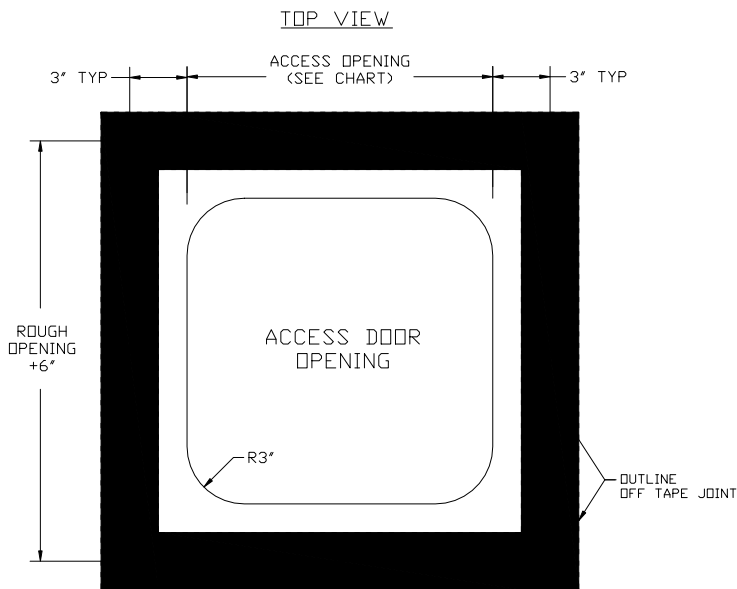

GFRG POP-OUT ACCESS PANEL

RADIUS CORNER

SECTION VIEW