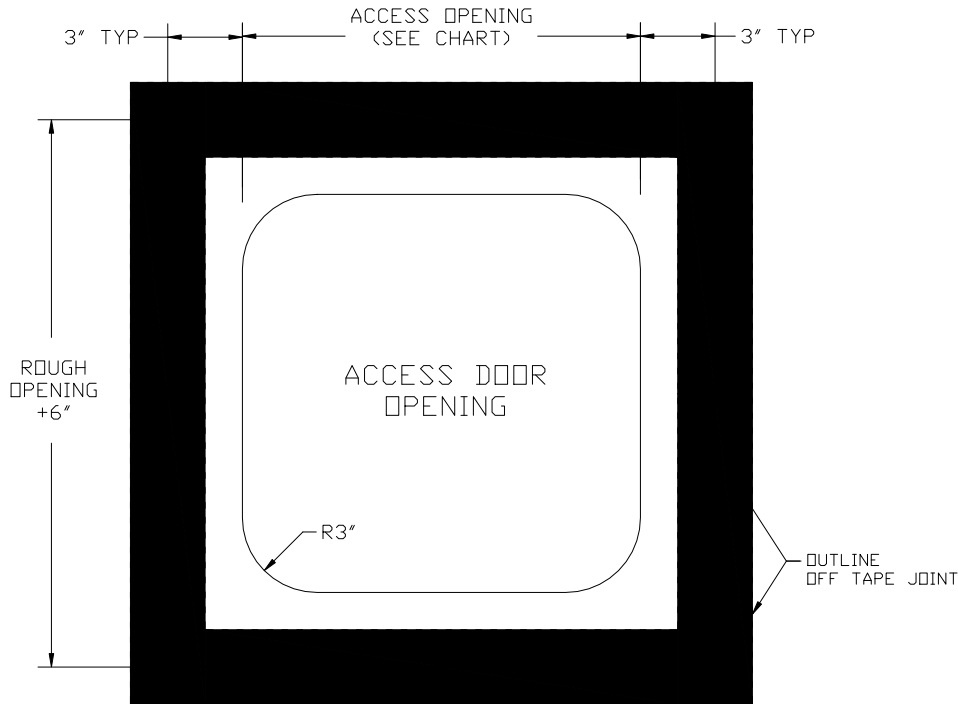

GFRG POP-OUT ACCESS PANEL

RADIUS CORNER - RC-580024

TOP VIEW

SECTION VIEW

GFRG RADIUS CORNER POP-OUT ACCESS PANEL

AVAILABLE PRODUCT ITEMS SCHEDULE

STOCK#	ACCESS DOOR OPENING SIZE	ROUGH OPENING SIZE
RC-580005	5" x 5"	11" x 11"
RC-580006	6" x 6"	12" x 12"
RC-580008	8" x 8"	14" x 14"
RC-580009	9" x 9"	15" x 15"
RC-580010	10" x 10"	16" x 16"
RC-580012	12" x 12"	18" x 18"
RC-580014	14" x 14"	20" x 20"
RC-580016	16" x 16"	22" x 22"
RC-580018	18" x 18"	24" x 24"
RC-580020	20" x 20"	26" x 26"
RC-580024	24" x 24"	30" x 30"
RC-580030	30" x 30"	36" x 36"
RC-580036	36" x 36"	42" x 42"
RC-580040	40" x 40"	46" x 46"
RC-580048	48" x 48"	54" x 54"
RC-581216	12" x 16"	18" x 22"
RC-581218	12" x 18"	18" x 24"
RC-581224	12" x 24"	18" x 30"
RC-581236	12" x 36"	18" x 42"
RC-581836	18" x 36"	24" x 42"
RC-582436	24" x 36"	30" x 42"
RC-582448	24" x 48"	30" x 54"
RC-582472	24" x 72"	30" x 78"
RC-582478	24" x 78"	30" x 84"
RC-584260	42" x 60"	48" x 66"
RC-584272	42" x 72"	48" x 78"

CUSTOM SIZE AVAILABLE.

NEOPRENE GASKET AVAILABLE UPON REQUEST.