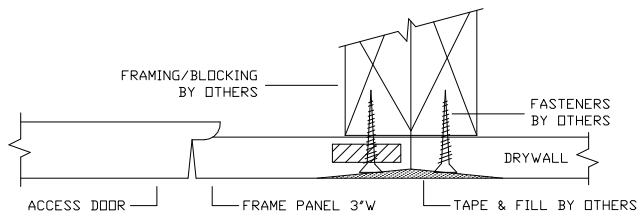

GFRG POP-OUT ACCESS PANEL

RADIUS CORNER - RC-580024

TOP VIEW

SECTION VIEW

GFRG RADIUS CORNER POP-OUT ACCESS PANEL

AVAILABLE PRODUCT ITEMS SCHEDULE

STOCK#	ACCESS DOOR OPENING SIZE	ROUGH OPENING SIZE
RC-580005	5" x 5"	11" x 11"
RC-580006	6" x 6"	12" x 12"
RC-580008	8" x 8"	14" x 14"
RC-580009	9" x 9"	15" x 15"
RC-580010	10" x 10"	16" x 16"
RC-580012	12" x 12"	18" x 18"
RC-580014	14" x 14"	20" x 20"
RC-580016	16" x 16"	22" x 22"
RC-580018	18" x 18"	24" x 24"
RC-580020	20" x 20"	26" x 26"
RC-580024	24" x 24"	30" x 30"
RC-580030	30" x 30"	36" x 36"
RC-580036	36" x 36"	42" x 42"
RC-580040	40" x 40"	46" x 46"
RC-580048	48" x 48"	54" x 54"
RC-581216	12" x 16"	18" x 22"
RC-581218	12" x 18"	18" x 24"
RC-581224	12" x 24"	18" x 30"
RC-581236	12" x 36"	18" x 42"
RC-581836	18" x 36"	24" x 42"
RC-582436	24" x 36"	30" x 42"
RC-582448	24" x 48"	30" x 54"
RC-582472	24" x 72"	30" x 78"
RC-582478	24" x 78"	30" x 84"
RC-584260	42" x 60"	48" x 66"
RC-584272	42" x 72"	48" x 78"

CUSTOM SIZE AVAILABLE.

NEOPRENE GASKET AVAILABLE UPON REQUEST.