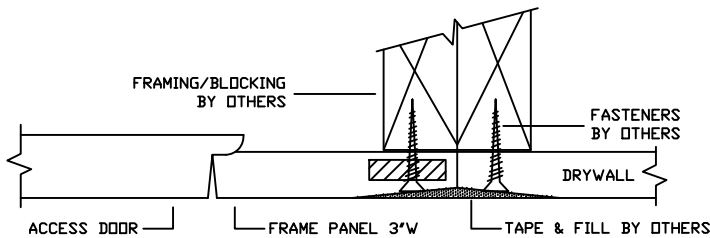

GFRG ROUND POP-OUT ACCESS PANEL

TOP VIEW

SECTION VIEW

GFRG ROUND POP-OUT ACCESS PANEL

AVAILABLE PRODUCT ITEMS SCHEDULE

STOCK#	HINGED ACCESS DOOR OPENING SIZE	ROUGH OPENING SIZE
RD-580006	Ø 6"	12" x 12"
RD-580008	Ø 8"	14" x 14"
RD-580009	Ø 9"	15" x 15"
RD-580012	Ø 12"	18" x 18"
RD-580016	Ø 16"	22" x 22"
RD-580018	Ø 18"	24" x 24"
RD-580024	Ø 24"	30" x 30"
RD-580030	Ø 30"	36" x 36"

CUSTOM SIZE AVAILABLE.
NEOPRENE GASKET AVAILABLE UPON REQUEST.

 CASTLE ACCESS PANELS & FORMS INC. 173 Adesso Drive, Unit 2, Concord ON L4K 3C3 Phone (905)738-8089 Fax (905)760-9234 inquiries@castleaccesspanels.com www.CastleAccessPanels.com	DESIGNED:	
	DATE:	
	APPROVED: J. R.	
	DATE:	
CUSTOMER:	PROJECT:	QTY:
TITLE: RADIUS CORNER HINGED ACCESS PANEL	DWG NO:	SHEET 1 OF 1