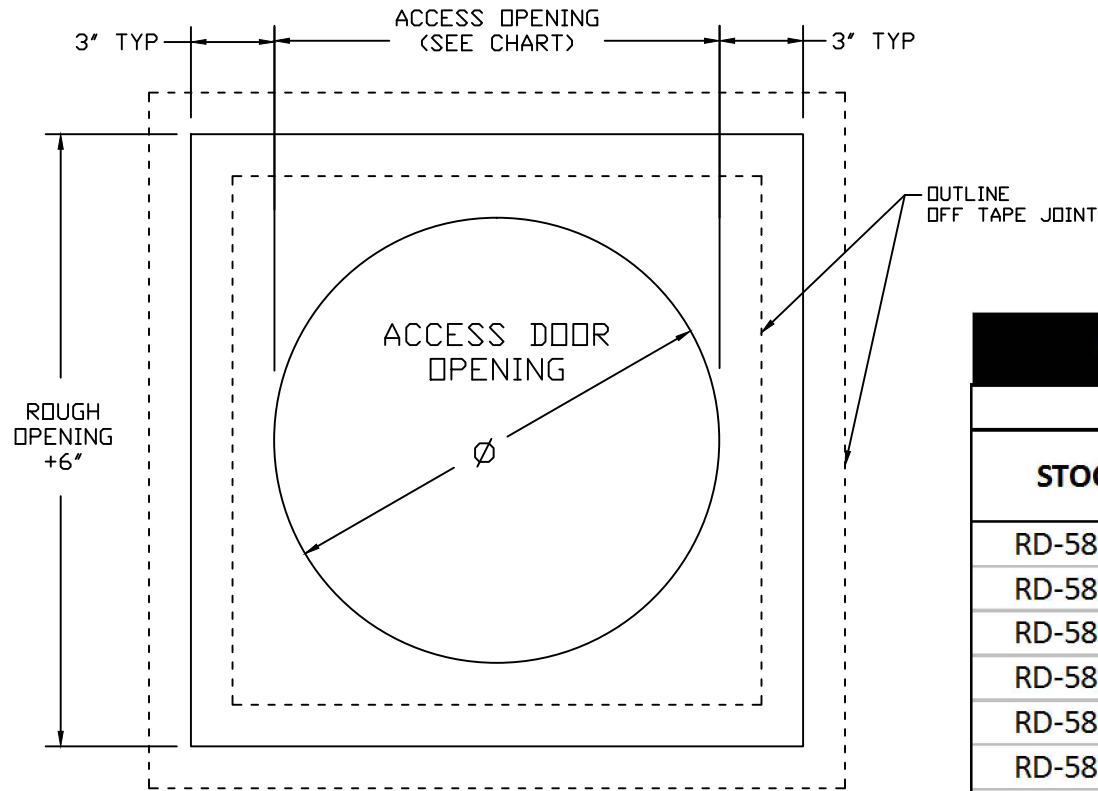

GFRG ROUND POP-OUT ACCESS PANEL

TOP VIEW

SECTION VIEW

GFRG ROUND POP-OUT ACCESS PANEL

AVAILABLE PRODUCT ITEMS SCHEDULE

STOCK#	HINGED ACCESS DOOR OPENING SIZE	ROUGH OPENING SIZE
RD-580006	Ø 6"	12" x 12"
RD-580008	Ø 8"	14" x 14"
RD-580009	Ø 9"	15" x 15"
RD-580012	Ø 12"	18" x 18"
RD-580016	Ø 16"	22" x 22"
RD-580018	Ø 18"	24" x 24"
RD-580024	Ø 24"	30" x 30"
RD-580030	Ø 30"	36" x 36"

CUSTOM SIZE AVAILABLE.
NEOPRENE GASKET AVAILABLE UPON REQUEST.

 CASTLE ACCESS PANELS & FORMS INC. 173 Adesso Drive, Unit 2, Concord ON L4K 3C3 Phone (905)738-8089 Fax (905)760-9234 inquiries@castleaccesspanels.com www.CastleAccessPanels.com	DESIGNED:	
	DATE:	
	APPROVED: J. R.	
	DATE:	
CUSTOMER:	PROJECT:	QTY:
TITLE: RADIUS CORNER HINGED ACCESS PANEL	DWG NO:	SHEET 1 OF 1