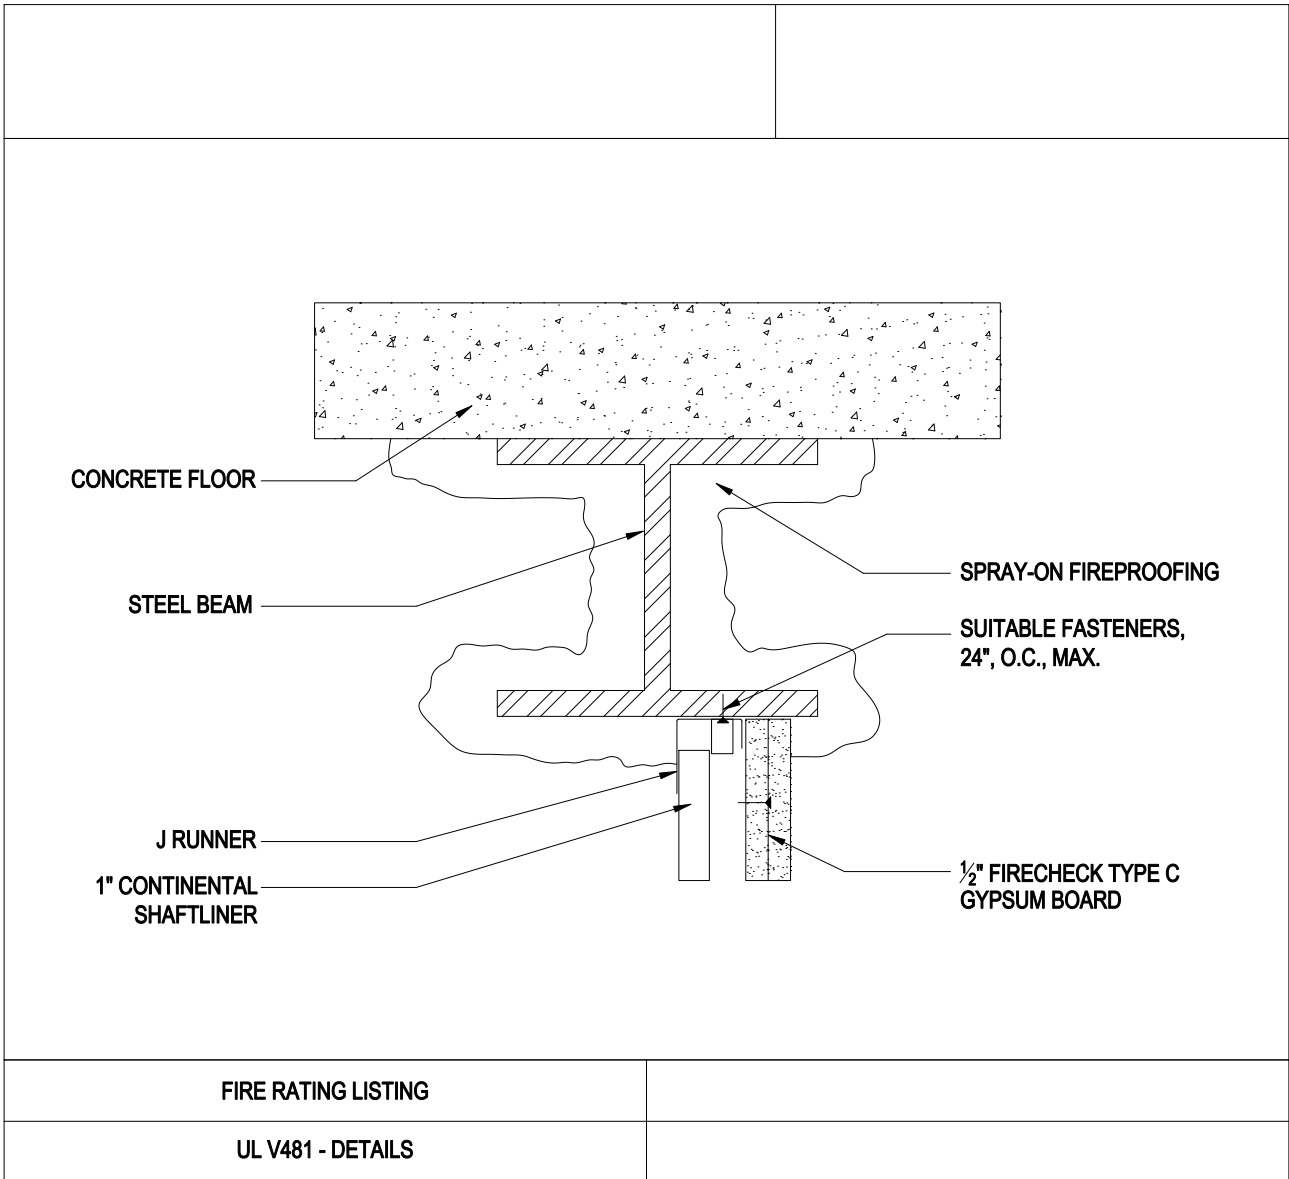

NOTES:

1. INSTALLATION TO BE COMPLETED IN ACCORDANCE WITH MANUFACTURER'S SPECIFICATIONS.
2. DO NOT SCALE DRAWINGS.
3. CONTRACTORS NOTE: FOR PRODUCT AND COMPANY INFORMATION VISIT www.CADdetails.com/info REFERENCE NUMBER 3285-060.

SHAFTWALL DESIGN

STEEL BEAM DETAIL