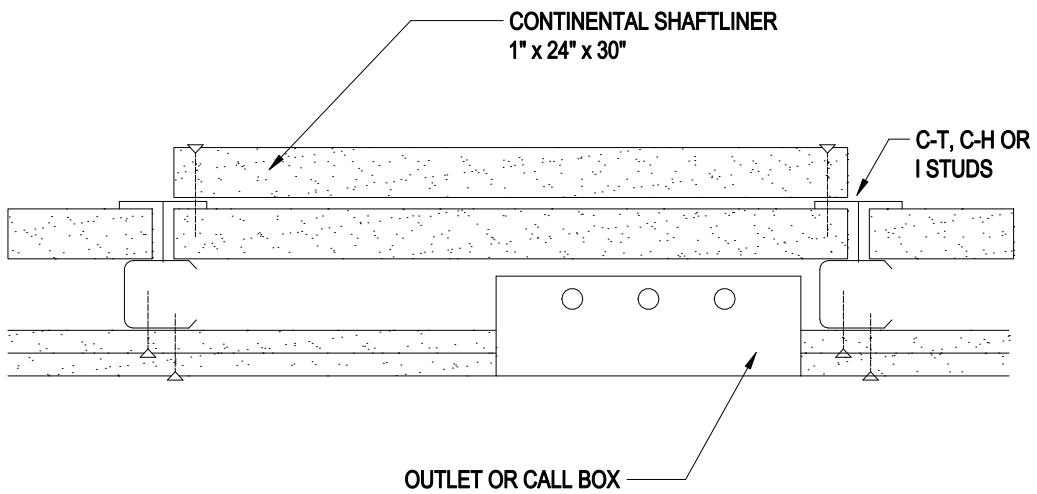

CONTINENTAL BUILDING PRODUCTS
 12950 WORLDGATE DRIVE, SUITE 700
 HERNDON, VA, 20170
 TOLL FREE: 1-800-237-5505
 www.continental-bp.com

NOTE: IF 4" OR 6" DEEP C-T STUDS ARE USED,
 SHAFTLINER MAY BE PLACED INSIDE CAVITY

SHAFTWALL DESIGN

OUTLET CALL OR INDICATOR BOXES
 EXCEEDING 16 SQUARE INCHES