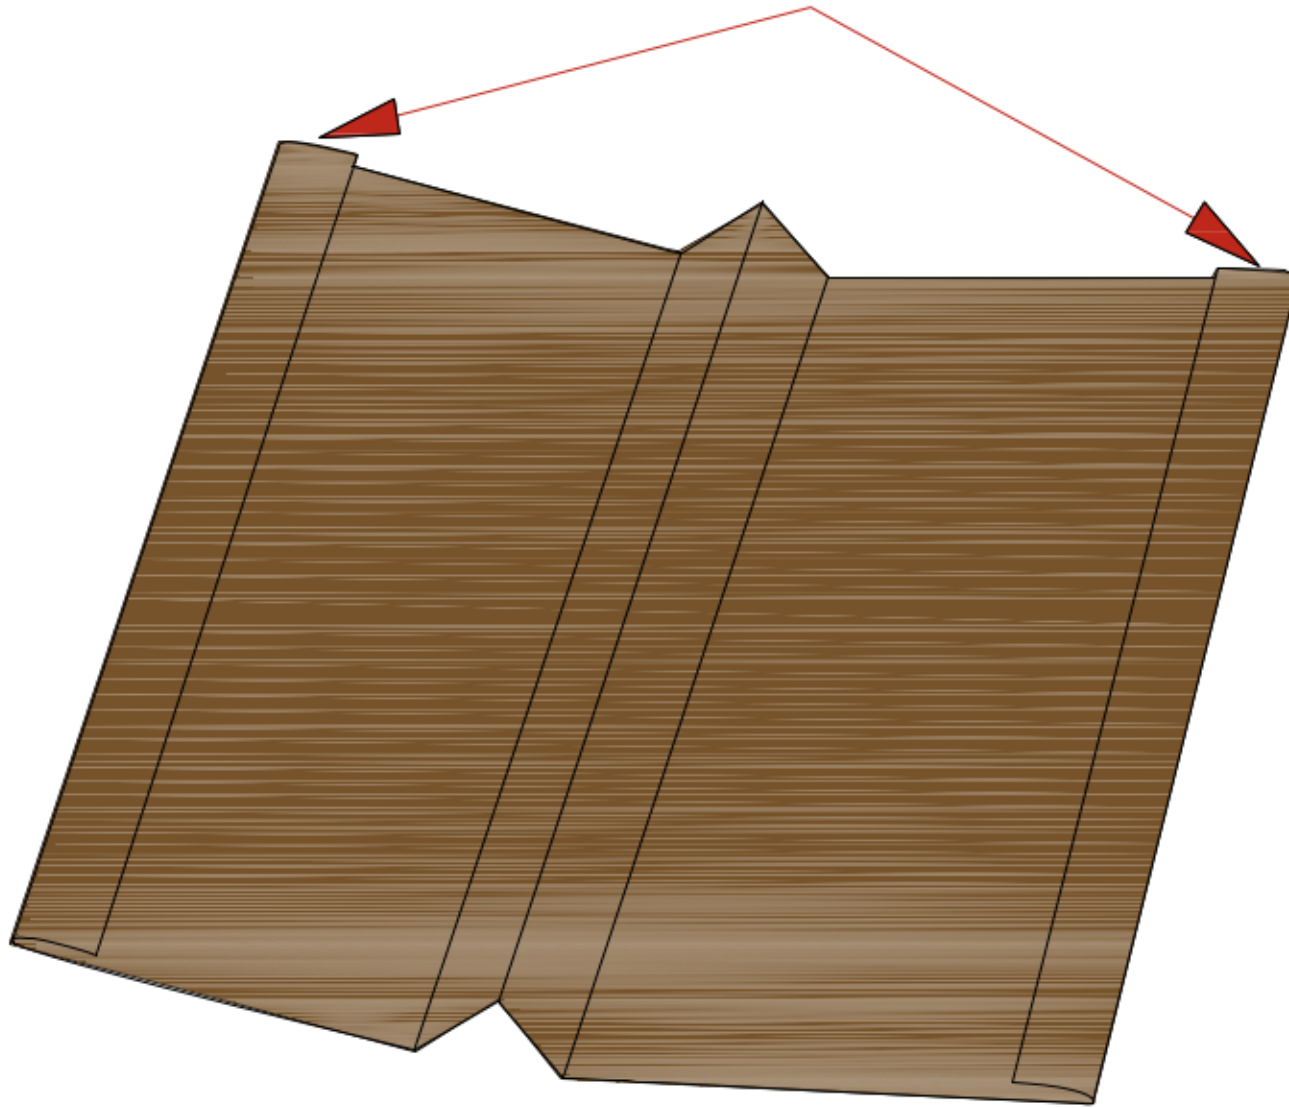

W valley metal 1/2" crimp

Figure 13d:  
Roof Valley Flashing Detail