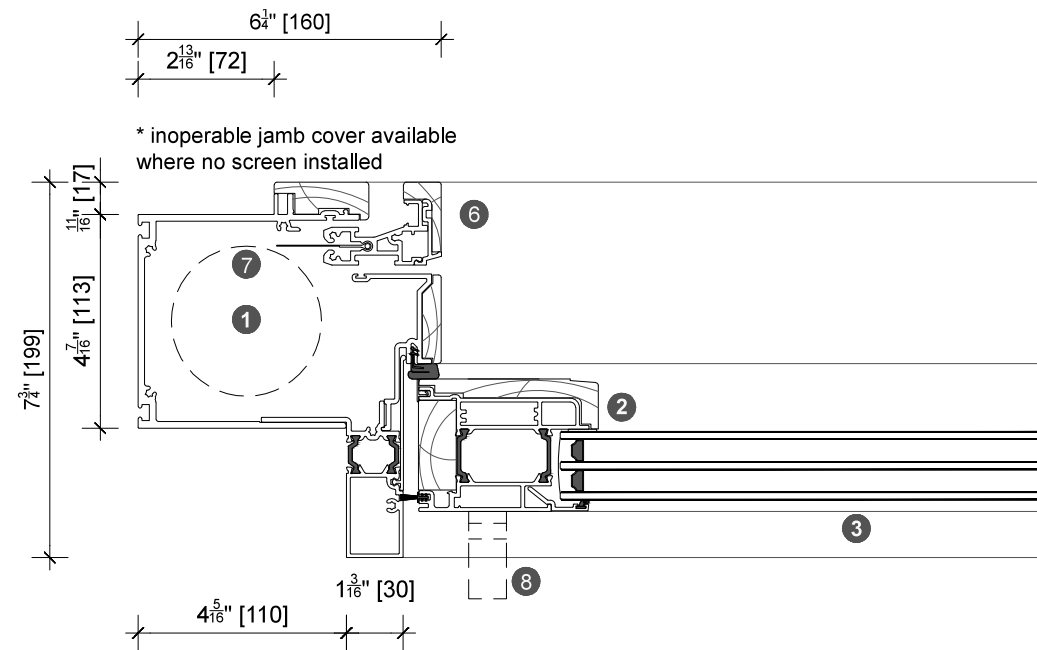

3. head detail

4. sill detail

1. jamb detail

2. jamb detail

- legend
- 1 screen/shade box
 - 2 door panel stile
 - 3 glazing
 - 4 top rail
 - 5 bottom rail
 - 6 screen stile
 - 7 screen/blind
 - 8 lever handle
 - 9 pivot