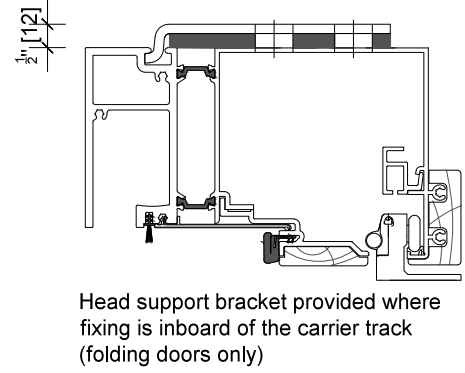

3. head detail

3a. head detail

elevation key

	right frame	
	odd no. of panels	even no. of panels
left frame		
odd number of panels	✓	✓
even number of panels	✓	✗

note: not available in even/even door panel configuration.

plan key

- 1 screen/shade box
- 2 door panel stile
- 3 glazing
- 4 top rail
- 5 bottom rail
- 6 screen stile
- 7 screen/blind
- 8 lever handle
- 9 pivot

legend

4. sill detail

1. jamb detail

2. jamb detail