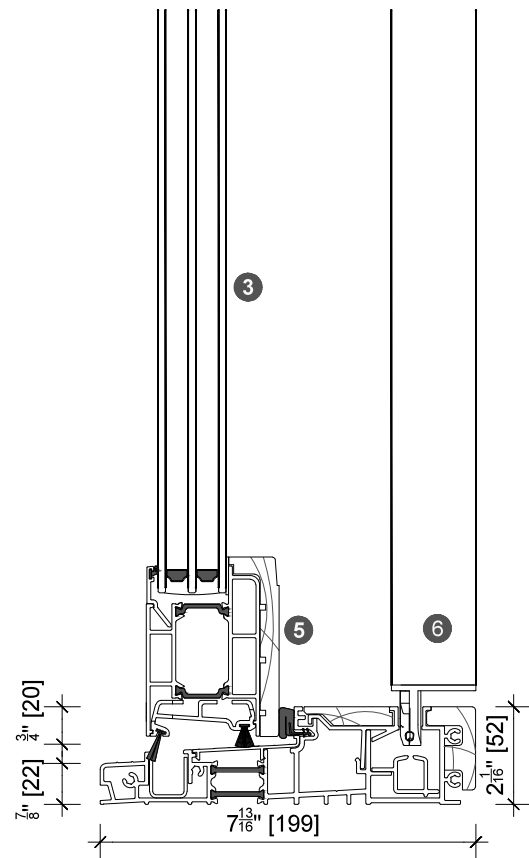

3. head detail

3a. head detail

elevation key

	right frame	
	odd no. of panels	even no. of panels
left frame		
odd number of panels	✓	✓
even number of panels	✓	✗

note: not available in even/even door panel configuration.

plan key

- 1 screen/shade box
- 2 door panel stile
- 3 glazing
- 4 top rail
- 5 bottom rail
- 6 screen stile
- 7 screen/blind
- 8 lever handle
- 9 pivot

legend

4. sill detail

1. jamb detail

2. jamb detail