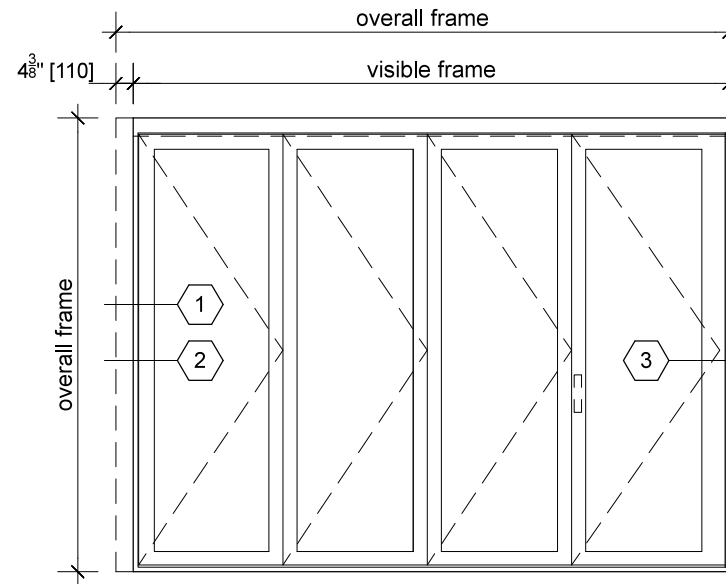

3. head detail

3a. head detail

elevation key

	right frame	
	odd no. of panels	even no. of panels
left frame		
odd number of panels	✓	✓
even number of panels	✓	✗

note: not available in even/even door panel configuration.

plan key

- 1 screen/shade box
- 2 door panel stile
- 3 glazing
- 4 top rail
- 5 bottom rail
- 6 screen stile
- 7 screen/blind
- 8 lever handle
- 9 pivot

legend

4. sill detail

1. jamb detail

2. jamb detail