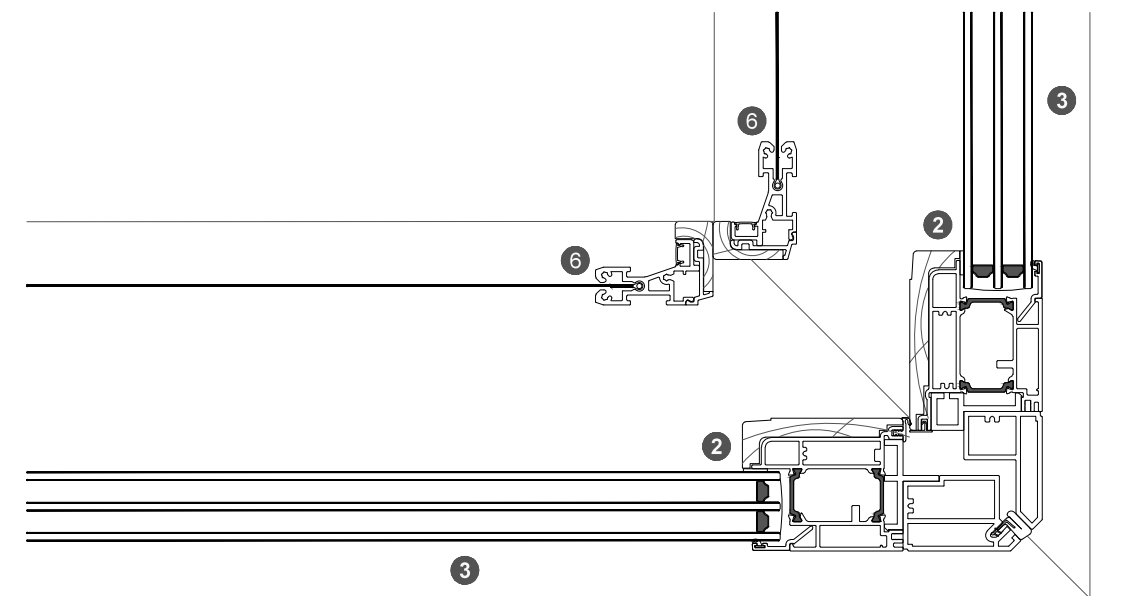

3. head detail

3a. head detail

elevation key

	right frame	
	odd no. of panels	even no. of panels
left frame		
odd number of panels	✓	✓
even number of panels	✓	✗

note: not available in even/even door panel configuration.

plan key

- 1 screen/shade box
- 2 door panel stile
- 3 glazing
- 4 top rail
- 5 bottom rail
- 6 screen stile
- 7 screen/blind
- 8 lever handle
- 9 pivot

legend

4. sill detail

1. jamb detail

2. jamb detail