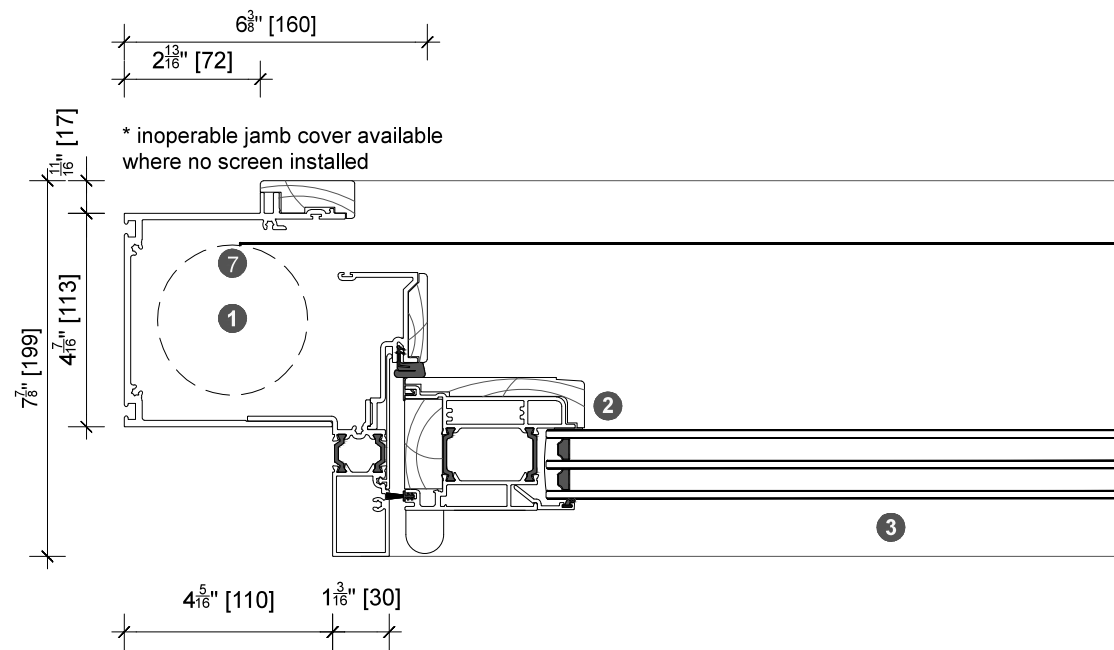

3. head detail

3a. head detail

elevation key

	right frame	
	odd no. of panels	even no. of panels
left frame		
odd number of panels	✓	✓
even number of panels	✓	✗

note: not available in even/even door panel configuration.

plan key

- 1 screen/shade box
- 2 door panel stile
- 3 glazing
- 4 top rail
- 5 bottom rail
- 6 screen stile
- 7 screen/blind
- 8 lever handle
- 9 pivot

legend

4. sill detail

1. jamb detail

2. jamb detail