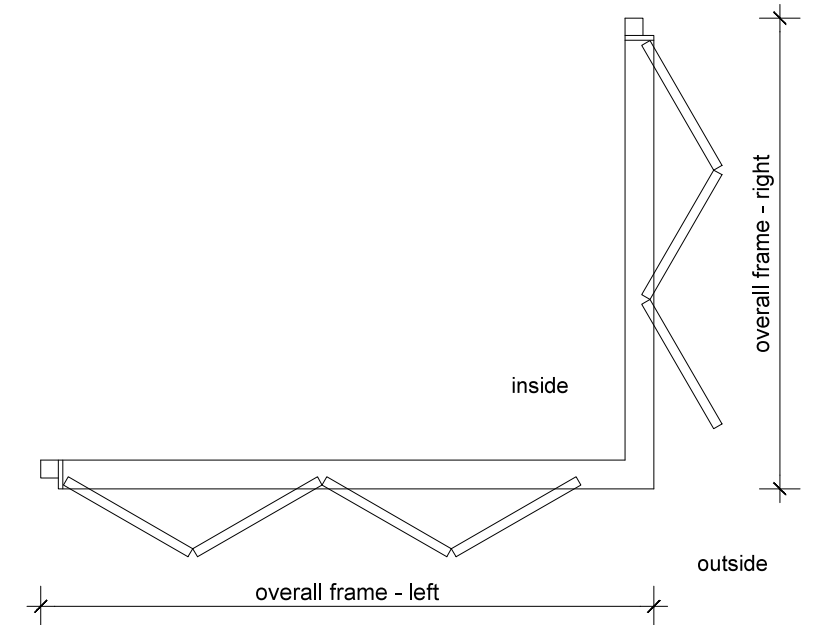

3. head detail

3a. head detail

elevation key

	right frame	
	odd no. of panels	even no. of panels
left frame		
odd number of panels	✓	✓
even number of panels	✓	✗

note: not available in even/even door panel configuration.

plan key

- 1 screen/shade box
- 2 door panel stile
- 3 glazing
- 4 top rail
- 5 bottom rail
- 6 screen stile
- 7 screen/blind
- 8 lever handle
- 9 pivot

legend

4. sill detail

1. jamb detail

2. jamb detail