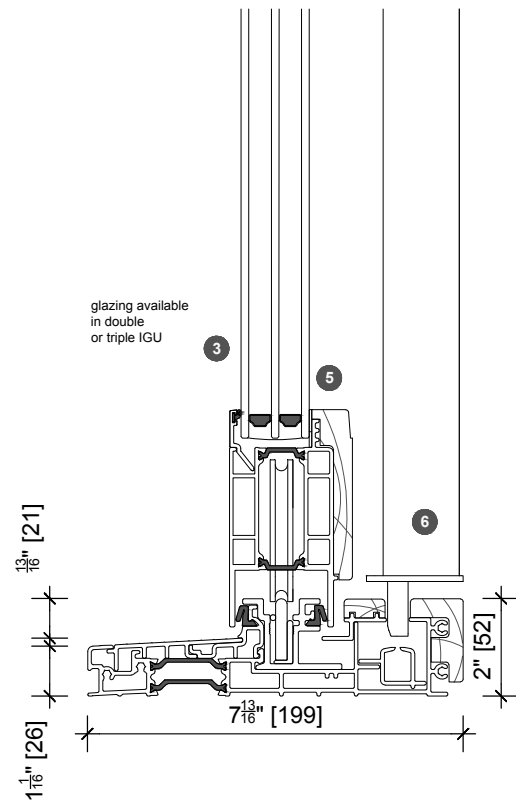

4. head detail

5. sill detail

elevation key

plan key

- 1 screen/shade box
- 2 door panel stile
- 3 glazing
- 4 top rail
- 5 bottom rail
- 6 screen stile
- 7 screen/blind

legend

1. jamb detail

2. mullion detail

3. jamb detail