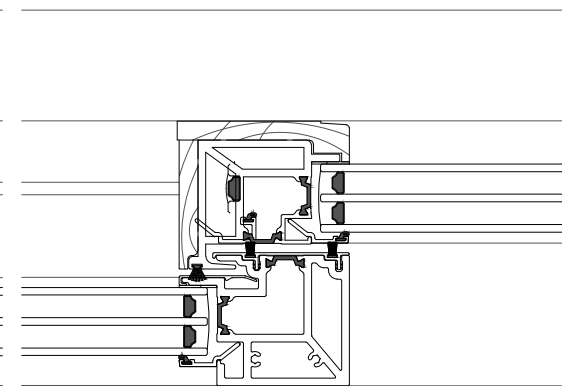

4. head detail

5. sill detail

elevation key

plan key

- 1 screen/shade box
- 2 door panel stile
- 3 glazing
- 4 top rail
- 5 bottom rail
- 6 screen stile
- 7 screen/blind

legend

1. jamb detail

2. mullion detail

3. jamb detail