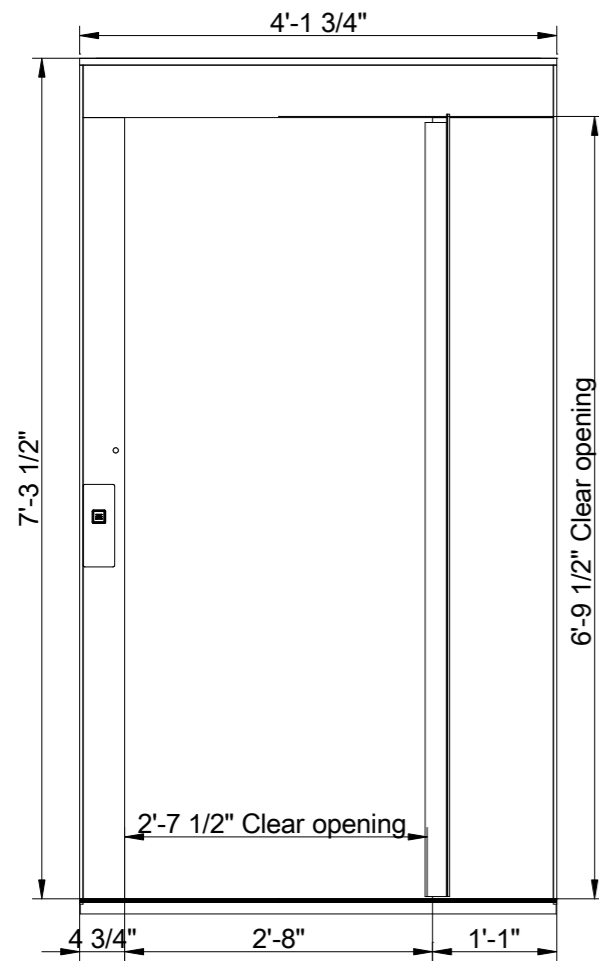

Landing 2 and door front information
Scale: 1:20

Scale: 1:30

A (1:5)

B (1:10)

B

Landing	Door type
1	AL6
2	AL6

Approved by
builder:

European view placement:

Tender no
2025120867975
Order no

Gen. Tolerances
SS-ISO 27681-1 m

Principal drawing
A4 - 35 3/8" * 47 7/8"
Landing information
CIBES - PRIMO - SIZE 10 - WITH PIT

Date
2025-12-08
17:47
sheet
5 of 6
Scale:
A3, 1:50