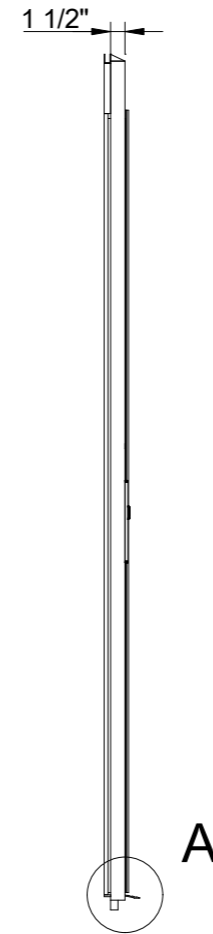

Landing 2 and door front information
Scale: 1:20

Scale: 1:30

A (1:5)

B (1:10)

B

Landing	Door type
1	AL6
2	AL6

Approved by
builder:

European view placement:

Tender no
2025120867975
Order no

Gen. Tolerances
SS-ISO 27681-1 m

Principal drawing
A4 - 35 3/8" * 47 7/8"
Landing information
CIBES - PRIMO - SIZE 10 - WITH PIT

Date
2025-12-08
17:47
sheet
5 of 6
Scale:
A3, 1:50