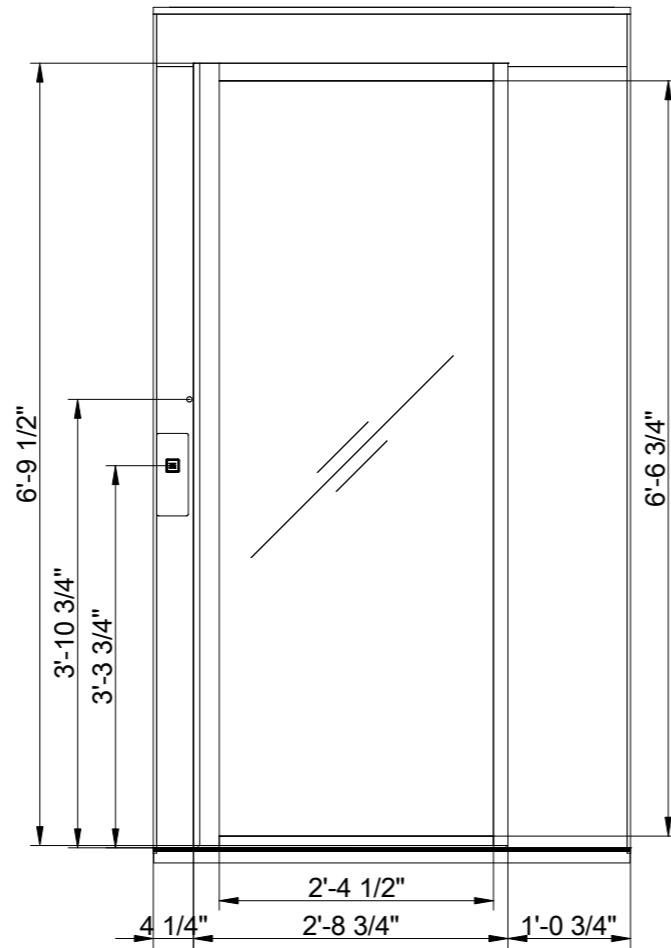

Landing 2 and door front information
Scale: 1:20

Scale: 1:30

A (1:5)

B (1:10)

B

Landing	Door type
1	AL6
2	AL6

Approved by
builder:

European view placement:

Tender no
2025120867975
Order no

Gen. Tolerances
SS-ISO 27681-1 m

Principal drawing
A4 - 35 3/8" * 47 7/8"
Landing information
CIBES - PRIMO - SIZE 10 - WITH PIT

Date
2025-12-08
17:47
sheet
5 of 6
Scale:
A3, 1:50