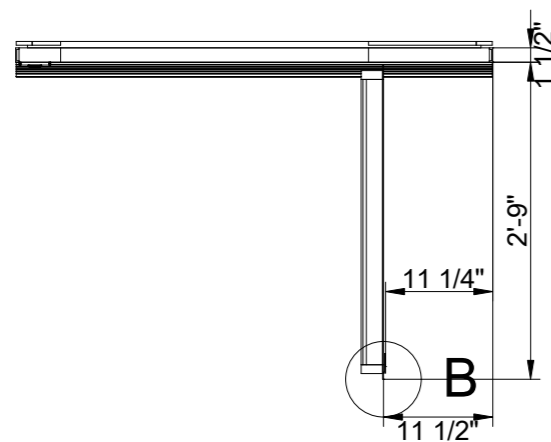

Landing 2 and door front information
Scale: 1:20

Scale: 1:30

A (1:5)

B (1:10)

B

Landing	Door type
1	AL6
2	AL6

Approved by
builder:

European view placement:

Tender no
2025120867975
Order no

Gen. Tolerances
SS-ISO 27681-1 m

Principal drawing
A4 - 35 3/8" * 47 7/8"
Landing information
CIBES - PRIMO - SIZE 10 - WITH PIT

Date
2025-12-08
17:47
sheet
5 of 6
Scale:
A3, 1:50