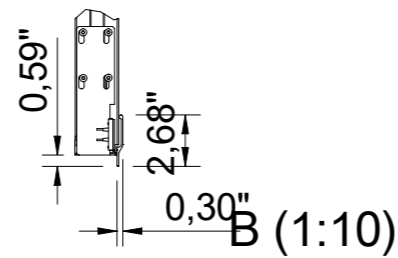

Landing 2 and door front information
Scale: 1:20

Scale: 1:30

A (1:5)

B (1:10)

B

Landing	Door type
1	AL6
2	AL6

Approved by
builder:

European view placement:

Tender no
2025120867975
Order no

Gen. Tolerances
SS-ISO 27681-1 m

Principal drawing
A4 - 35 3/8" * 47 7/8"
Landing information
CIBES - PRIMO - SIZE 10 - WITH PIT

Date
2025-12-08
17:47
sheet
5 of 6
Scale:
A3, 1:50