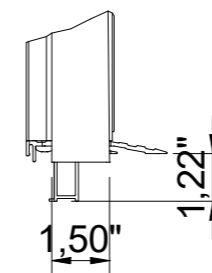

Landing 2 and door front information
Scale: 1:20

Scale: 1:30

A (1:5)

B (1:10)

B

Landing	Door type
1	AL6
2	AL6

Approved by
builder:

European view placement:

Tender no
2025120867975
Order no

Gen. Tolerances
SS-ISO 27681-1 m

Principal drawing
A4 - 35 3/8" * 47 7/8"
Landing information
CIBES - PRIMO - SIZE 10 - WITH PIT

Date
2025-12-08
17:47
sheet
5 of 6
Scale:
A3, 1:50