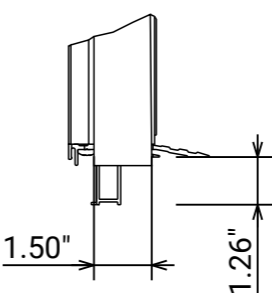

A

A

Scale 1:30

A (1:5)

B (1:5)

B

Landing	side	Door type
2	A	AL6

Approved by builder:

European view placement:

Tender number		Principal drawing	
2026040879319 v1		Cibes A5000 - 38 7/16" x 56"	
Order number		Landing 1 information	
		CIBES - PRIMO - 15 - OUTDOOR - WITH PIT	
Gen. Tolerances	Date:	sheet:	Scale:
SS-ISO 27681-1 m	2026-04-08 19:11	5 of 6	A3, 1:20