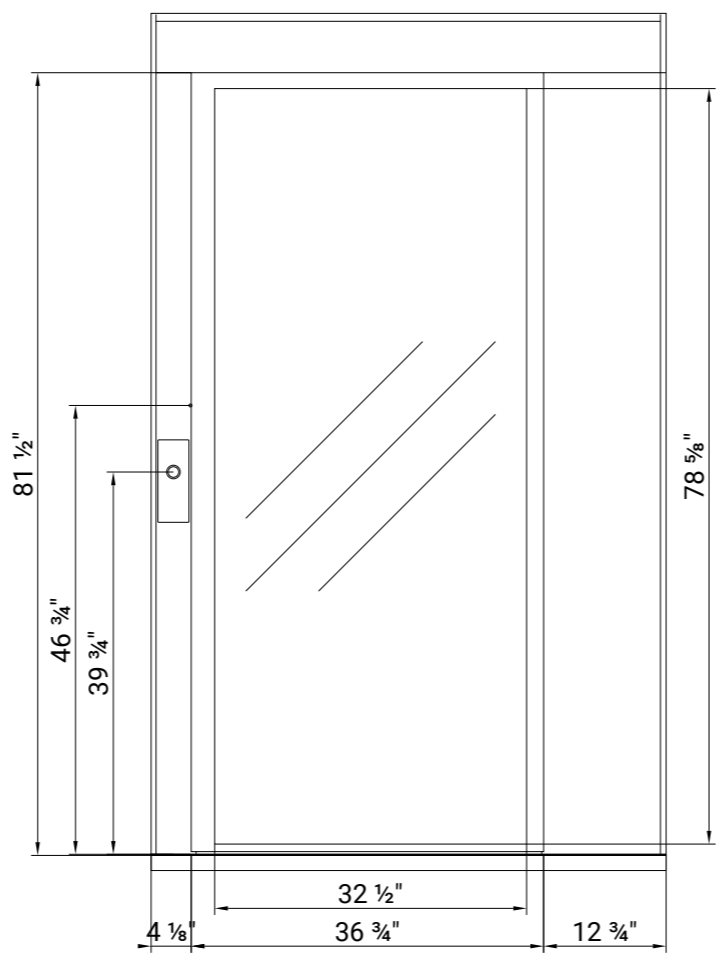

A

A

Scale 1:30

A (1:5)

B (1:5)

B

Landing	side	Door type
2	A	AL6

Approved by builder:

European view placement:

Tender number		Principal drawing	
2026040879319 v1		Cibes A5000 - 38 7/16" x 56"	
Order number		Landing 1 information	
		CIBES - PRIMO - 15 - OUTDOOR - WITH PIT	
Gen. Tolerances	Date:	sheet:	Scale:
SS-ISO 27681-1 m	2026-04-08 19:11	5 of 6	A3, 1:20

1 2 3 4 5 6