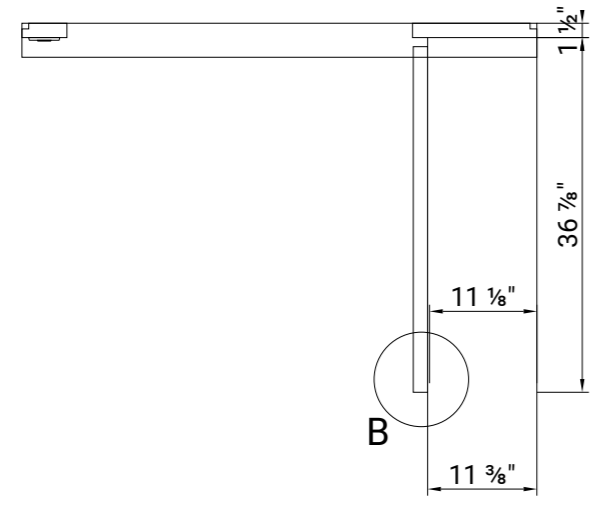

A

A

Scale 1:30

A (1:5)

B (1:5)

B

Landing	side	Door type
2	A	AL6

Approved by builder:

European view placement:

Tender number		Principal drawing	
2026040879319 v1		Cibes A5000 - 38 7/16" x 56"	
Order number		Landing 1 information	
		CIBES - PRIMO - 15 - OUTDOOR - WITH PIT	
Gen. Tolerances	Date:	sheet:	Scale:
SS-ISO 27681-1 m	2026-04-08 19:11	5 of 6	A3, 1:20