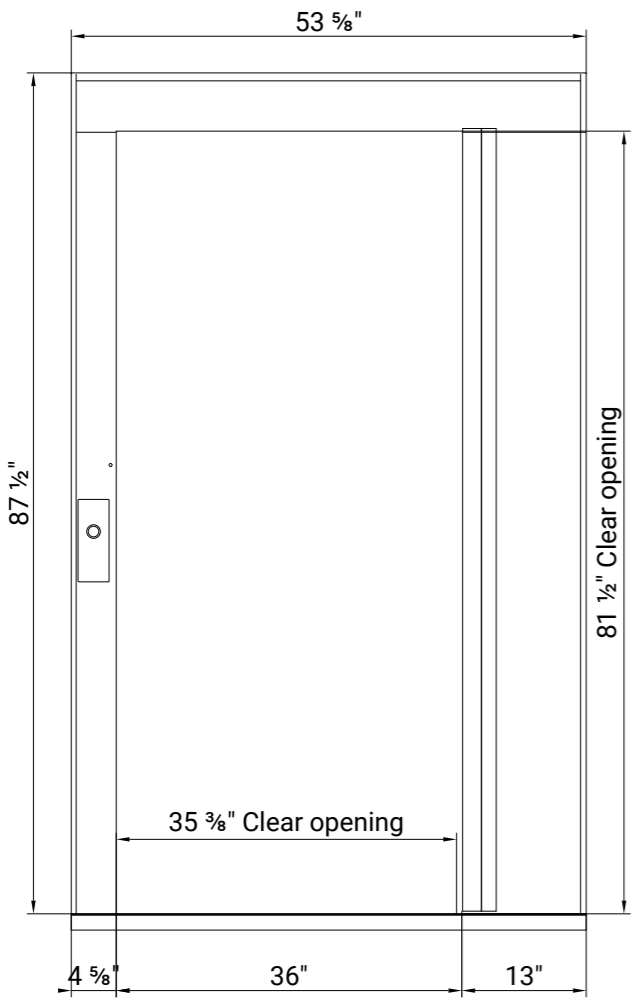

A

A

Scale 1:30

A (1:5)

B (1:5)

B

Landing	side	Door type
2	A	AL6

Approved by builder:

European view placement:

Tender number		Principal drawing	
2026040879319 v1		Cibes A5000 - 38 7/16" x 56"	
Order number		Landing 1 information	
		CIBES - PRIMO - 15 - OUTDOOR - WITH PIT	
Gen. Tolerances	Date:	sheet:	Scale:
SS-ISO 27681-1 m	2026-04-08 19:11	5 of 6	A3, 1:20