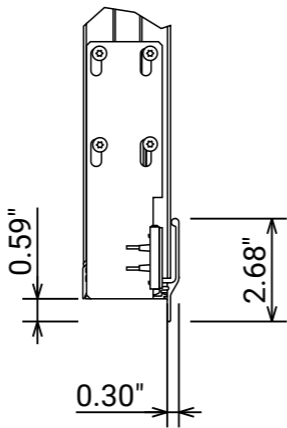

A

A

Scale 1:30

A (1:5)

B (1:5)

B

Landing	side	Door type
2	A	AL6

Approved by builder:

European view placement:

Tender number		Principal drawing	
2026040879319 v1		Cibes A5000 - 38 7/16" x 56"	
Order number		Landing 1 information	
		CIBES - PRIMO - 15 - OUTDOOR - WITH PIT	
Gen. Tolerances	Date:	sheet:	Scale:
SS-ISO 27681-1 m	2026-04-08 19:11	5 of 6	A3, 1:20