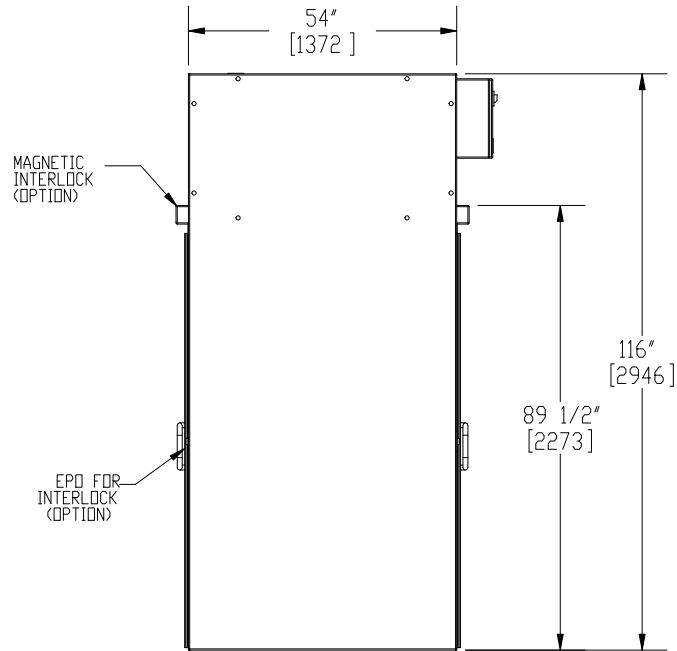

NOTES: UNLESS OTHERWISE SPECIFIED

1. DIMENSIONS ARE IN INCHES (mm).

© COPYRIGHT 2010 CLEAN AIR PRODUCTS	<p>Clean Air PRODUCTS</p> <p>8605 WYOMING AVENUE NORTH • MINNEAPOLIS, MN 55445 800-423-9728 • ph: 763-425-9122 • fax: 763-425-2004 www.cleanairproducts.com</p>		
	<p>DESCRIPTION. Air Shower - 3 Door CAP701KD-3DLH-4954</p>		
	<p>QUOTE NO.</p>		
	<p>DO NOT SCALE</p>		
<p>DATE DRAWN 11/13/2009</p>	<p>QUOTE FORM 004151</p>	<p>REV 2</p>	<p>SHEET 1 of 3</p>