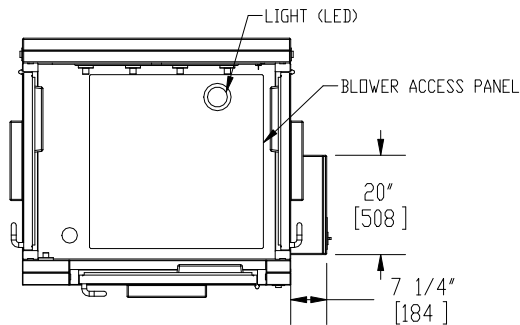

NOTES: UNLESS OTHERWISE SPECIFIED

1. DIMENSIONS ARE IN INCHES (mm).

© COPYRIGHT 2010 CLEAN AIR PRODUCTS	<p>Clean Air PRODUCTS</p> <p>8605 WYOMING AVENUE NORTH • MINNEAPOLIS, MN 55445 800-423-9728 • ph: 763-425-9122 • fax: 763-425-2004 www.cleanairproducts.com</p>		
	<p>DESCRIPTION. Air Shower - 3 Door CAP701KD-3DLH-4954</p>		
	<p>QUOTE NO.</p>		
	<p>DO NOT SCALE</p>		
<p>DATE DRAWN 11/13/2009</p>	<p>QUOTE FORM 004151</p>	<p>REV 2</p>	<p>SHEET 1 of 3</p>