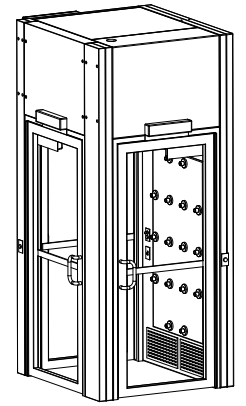

NOTES: UNLESS OTHERWISE SPECIFIED

1. DIMENSIONS ARE IN INCHES (mm).

© COPYRIGHT 2010 CLEAN AIR PRODUCTS	<p>Clean Air PRODUCTS</p> <p>8605 WYOMING AVENUE NORTH • MINNEAPOLIS, MN 55445 800-423-9728 • ph: 763-425-9122 • fax: 763-425-2004 www.cleanairproducts.com</p>		
	<p>DESCRIPTION. Air Shower - 3 Door CAP701KD-3DLH-4954</p>		
	<p>QUOTE NO.</p>		
	<p>DO NOT SCALE</p>		
<p>DATE DRAWN 11/13/2009</p>	<p>QUOTE FORM 004151</p>	<p>REV 2</p>	<p>SHEET 1 of 3</p>