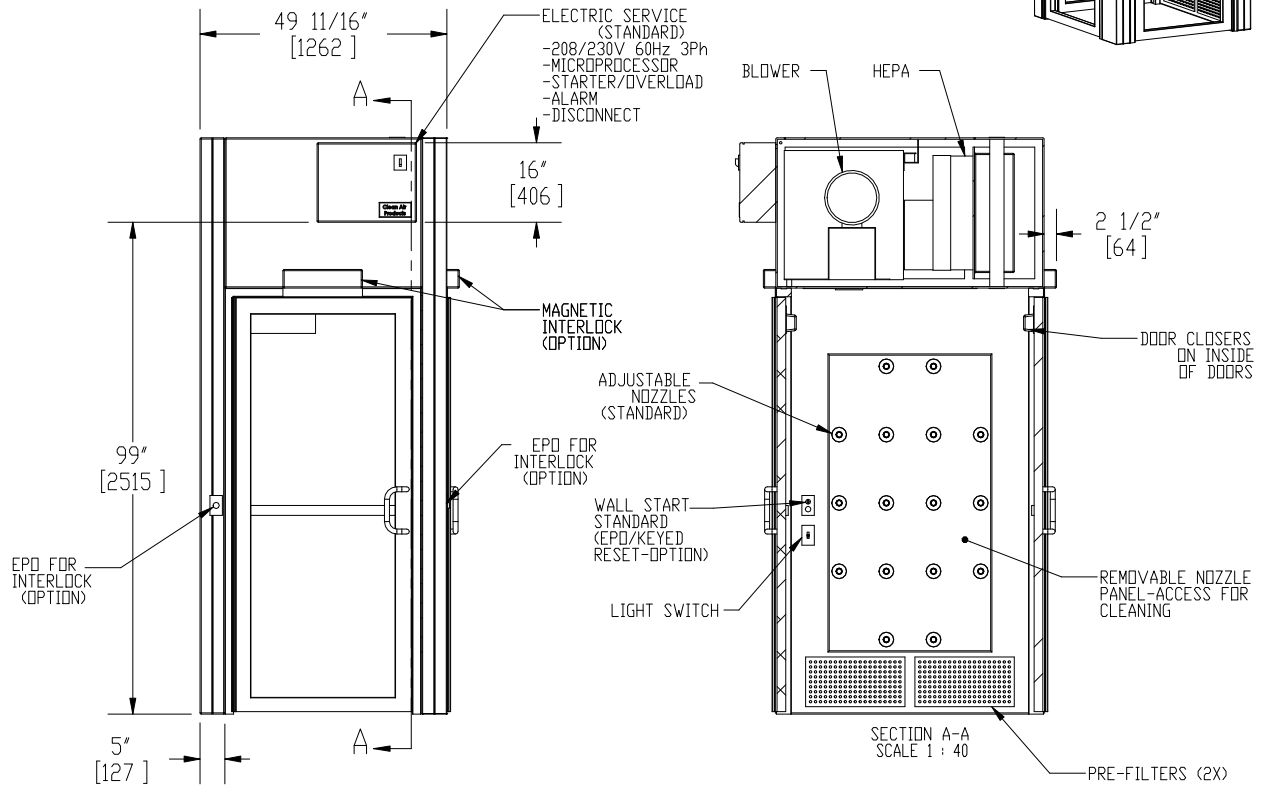

NOTES: UNLESS OTHERWISE SPECIFIED

1. DIMENSIONS ARE IN INCHES (mm).

© COPYRIGHT 2010 CLEAN AIR PRODUCTS	<p>Clean Air PRODUCTS</p> <p>8605 WYOMING AVENUE NORTH • MINNEAPOLIS, MN 55445 800-423-9728 • ph: 763-425-9122 • fax: 763-425-2004 www.cleanairproducts.com</p>		
	<p>DESCRIPTION. Air Shower - 3 Door CAP701KD-3DLH-4954</p>		
	<p>QUOTE NO.</p>		
	<p>DO NOT SCALE</p>		
<p>DATE DRAWN 11/13/2009</p>	<p>QUOTE FORM 004151</p>	<p>REV 2</p>	<p>SHEET 1 of 3</p>