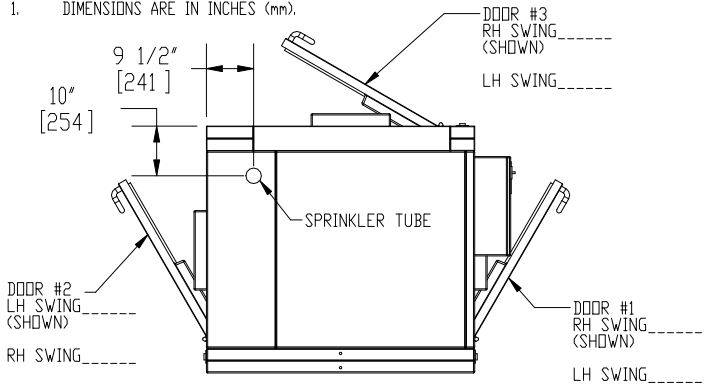

NOTES: UNLESS OTHERWISE SPECIFIED

1. DIMENSIONS ARE IN INCHES (mm).

© COPYRIGHT 2010 CLEAN AIR PRODUCTS	<p>Clean Air PRODUCTS</p> <p>8605 WYOMING AVENUE NORTH • MINNEAPOLIS, MN 55445 800-423-9728 • ph: 763-425-9122 • fax: 763-425-2004 www.cleanairproducts.com</p>		
	<p>DESCRIPTION. Air Shower - 3 Door CAP701KD-3DLH-4954</p>		
	<p>QUOTE NO.</p>		
	<p>DO NOT SCALE</p>		
<p>DATE DRAWN 11/13/2009</p>	<p>QUOTE FORM 004151</p>	<p>REV 2</p>	<p>SHEET 1 of 3</p>