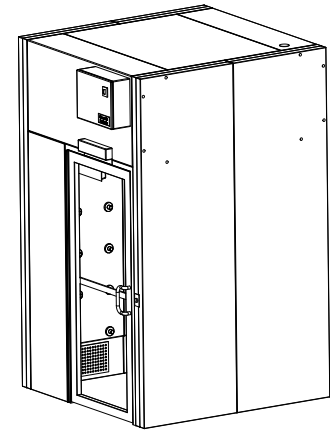

NOTES: UNLESS OTHERWISE SPECIFIED

1. DIMENSIONS ARE IN INCHES (mm).

© COPYRIGHT 2010 CLEAN AIR PRODUCTS	Clean Air PRODUCTS 8605 WYOMING AVENUE NORTH • MINNEAPOLIS, MN 55445 800-423-9728 • ph: 763-425-9122 • fax: 763-425-2004 www.cleanairproducts.com			
	DESCRIPTION. Air Shower - Straight Through CAP701KD-ST-7072-ADA			
	QUOTE NO.			
DO NOT SCALE	DATE DRAWN 11/13/2009	QUOTE FORM 004160	REV 2	SHEET 1 of 3