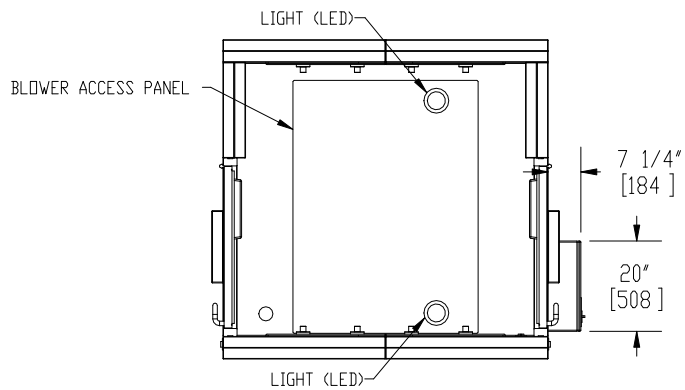

NOTES: UNLESS OTHERWISE SPECIFIED

1. DIMENSIONS ARE IN INCHES (mm).

© COPYRIGHT 2010 CLEAN AIR PRODUCTS	Clean Air PRODUCTS 8605 WYOMING AVENUE NORTH • MINNEAPOLIS, MN 55445 800-423-9728 • ph: 763-425-9122 • fax: 763-425-2004 www.cleanairproducts.com			
	DESCRIPTION. Air Shower - Straight Through CAP701KD-ST-7072-ADA			
	QUOTE NO.			
DO NOT SCALE	DATE DRAWN 11/13/2009	QUOTE FORM 004160	REV 2	SHEET 1 of 3