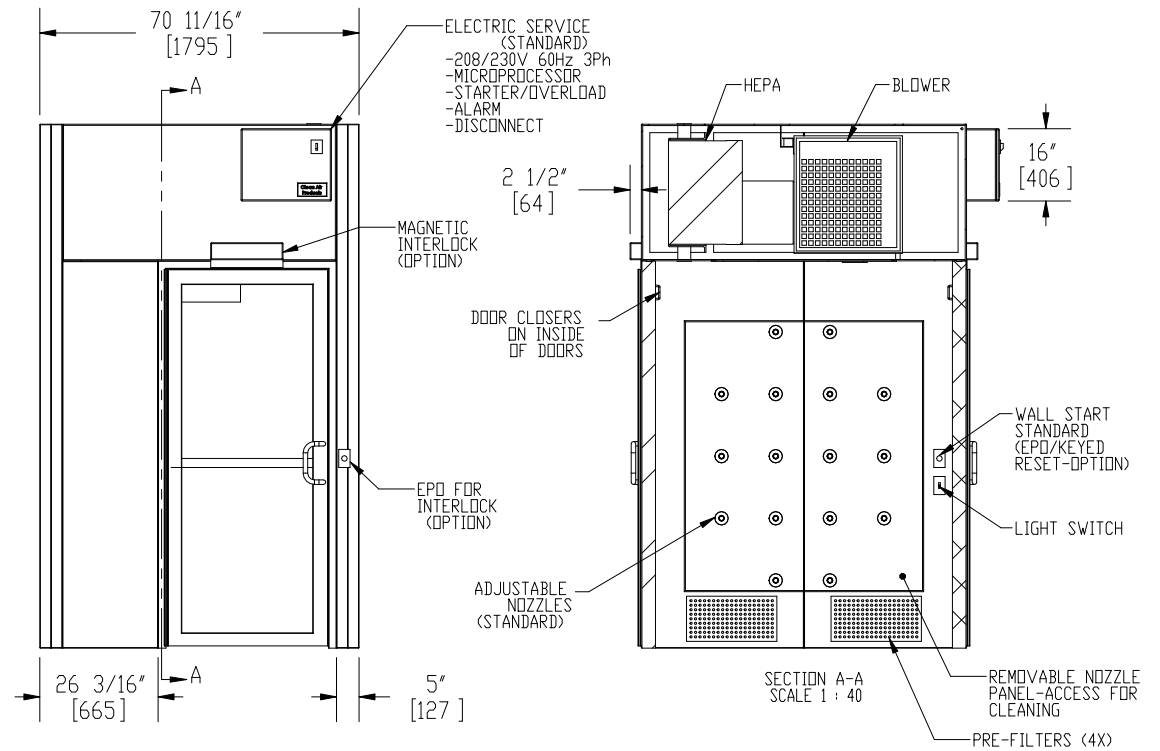

NOTES: UNLESS OTHERWISE SPECIFIED

1. DIMENSIONS ARE IN INCHES (mm).

© COPYRIGHT 2010 CLEAN AIR PRODUCTS	Clean Air PRODUCTS 8605 WYOMING AVENUE NORTH • MINNEAPOLIS, MN 55445 800-423-9728 • ph: 763-425-9122 • fax: 763-425-2004 www.cleanairproducts.com			
	DESCRIPTION. Air Shower - Straight Through CAP701KD-ST-7072-ADA			
	QUOTE NO.			
DO NOT SCALE	DATE DRAWN 11/13/2009	QUOTE FORM 004160	REV 2	SHEET 1 of 3