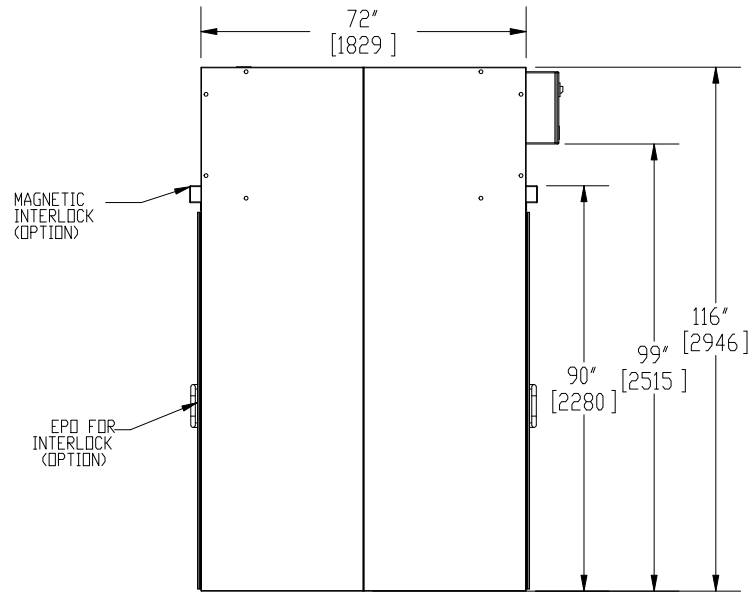

NOTES: UNLESS OTHERWISE SPECIFIED

1. DIMENSIONS ARE IN INCHES (mm).

© COPYRIGHT 2010 CLEAN AIR PRODUCTS	Clean Air PRODUCTS 8605 WYOMING AVENUE NORTH • MINNEAPOLIS, MN 55445 800-423-9728 • ph: 763-425-9122 • fax: 763-425-2004 www.cleanairproducts.com			
	DESCRIPTION. Air Shower - Straight Through CAP701KD-ST-7072-ADA			
	QUOTE NO.			
DO NOT SCALE	DATE DRAWN 11/13/2009	QUOTE FORM 004160	REV 2	SHEET 1 of 3