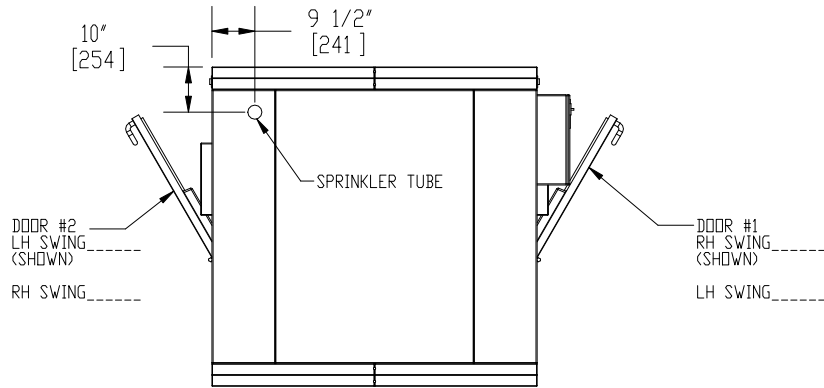

NOTES: UNLESS OTHERWISE SPECIFIED

1. DIMENSIONS ARE IN INCHES (mm).

© COPYRIGHT 2010 CLEAN AIR PRODUCTS	Clean Air PRODUCTS 8605 WYOMING AVENUE NORTH • MINNEAPOLIS, MN 55445 800-423-9728 • ph: 763-425-9122 • fax: 763-425-2004 www.cleanairproducts.com			
	DESCRIPTION. Air Shower - Straight Through CAP701KD-ST-7072-ADA			
	QUOTE NO.			
DO NOT SCALE	DATE DRAWN 11/13/2009	QUOTE FORM 004160	REV 2	SHEET 1 of 3