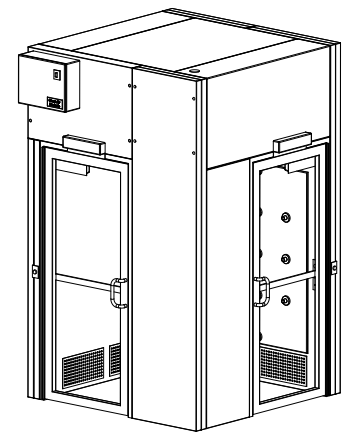

NOTES: UNLESS OTHERWISE SPECIFIED

1. DIMENSIONS ARE IN INCHES (mm).

© COPYRIGHT 2010 CLEAN AIR PRODUCTS	<p>Clean Air PRODUCTS</p> <p>8605 WYOMING AVENUE NORTH • MINNEAPOLIS, MN 55445 800-423-9728 • ph: 763-425-9122 • fax: 763-425-2004 www.cleanairproducts.com</p>			
	<p>DESCRIPTION. Air Shower - 90 Degree CAP701KD-LH-7072-ADA</p>			
	<p>QUOTE NO.</p>			
<p>DO NOT SCALE</p>	<p>DATE DRAWN 04/22/2010</p>	<p>QUOTE FORM 007582</p>	<p>REV 2</p>	<p>SHEET 1 of 3</p>