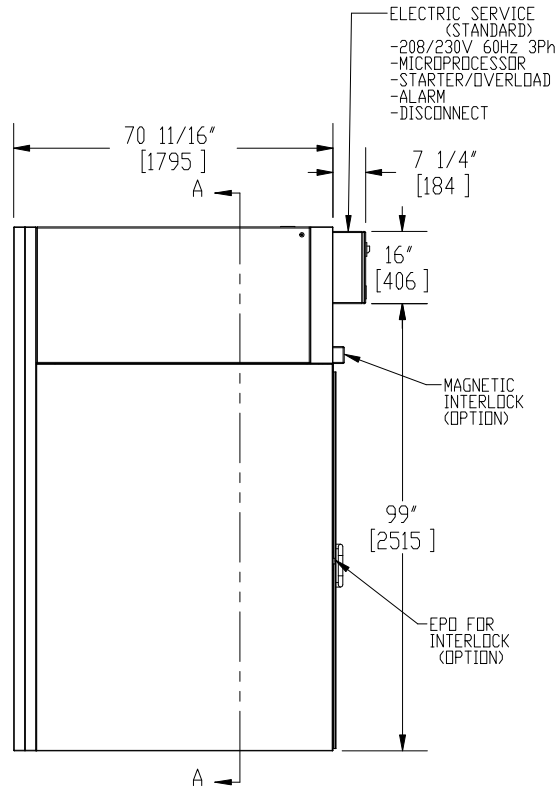

NOTES: UNLESS OTHERWISE SPECIFIED

1. DIMENSIONS ARE IN INCHES (mm).

© COPYRIGHT 2010 CLEAN AIR PRODUCTS	<p>Clean Air PRODUCTS</p> <p>8605 WYOMING AVENUE NORTH • MINNEAPOLIS, MN 55445 800-423-9728 • ph: 763-425-9122 • fax: 763-425-2004 www.cleanairproducts.com</p>			
	<p>DESCRIPTION. Air Shower - 90 Degree CAP701KD-LH-7072-ADA</p>			
	<p>QUOTE NO.</p>			
<p>DO NOT SCALE</p>	<p>DATE DRAWN 04/22/2010</p>	<p>QUOTE FORM 007582</p>	<p>REV 2</p>	<p>SHEET 1 of 3</p>