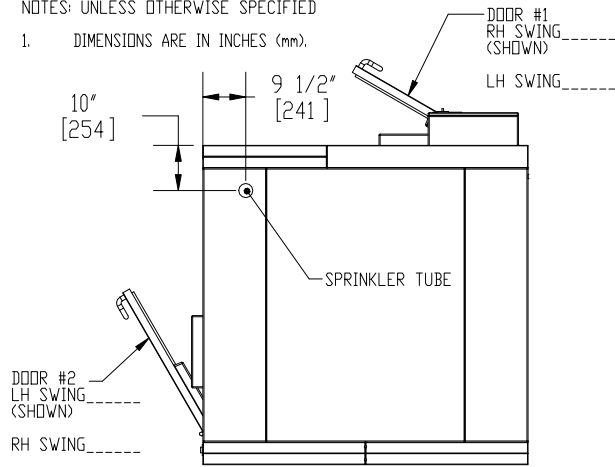

NOTES: UNLESS OTHERWISE SPECIFIED

1. DIMENSIONS ARE IN INCHES (mm).

© COPYRIGHT 2010 CLEAN AIR PRODUCTS	<p>Clean Air PRODUCTS</p> <p>8605 WYOMING AVENUE NORTH • MINNEAPOLIS, MN 55445 800-423-9728 • ph: 763-425-9122 • fax: 763-425-2004 www.cleanairproducts.com</p>			
	<p>DESCRIPTION. Air Shower - 90 Degree CAP701KD-LH-7072-ADA</p>			
	<p>QUOTE NO.</p>			
<p>DO NOT SCALE</p>	<p>DATE DRAWN 04/22/2010</p>	<p>QUOTE FORM 007582</p>	<p>REV 2</p>	<p>SHEET 1 of 3</p>