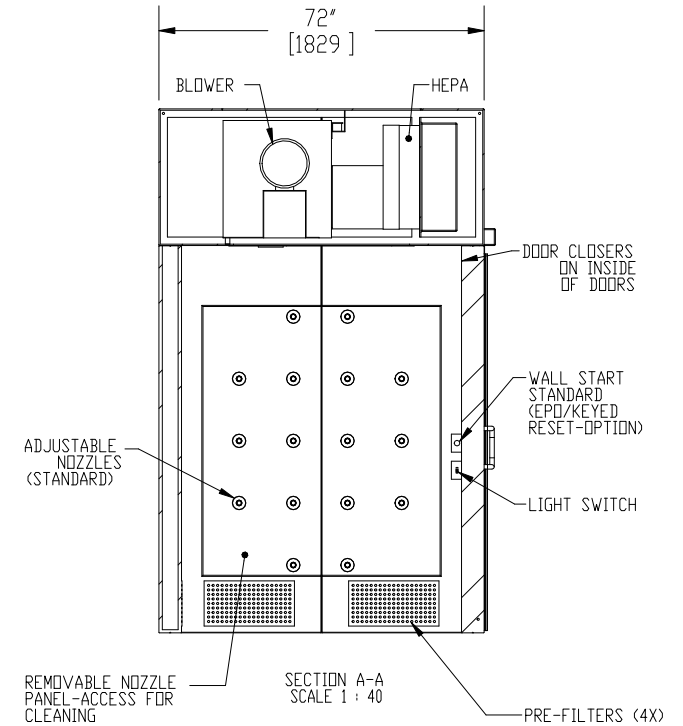

NOTES: UNLESS OTHERWISE SPECIFIED

1. DIMENSIONS ARE IN INCHES (mm).

© COPYRIGHT 2010 CLEAN AIR PRODUCTS	<p>Clean Air PRODUCTS</p> <p>8605 WYOMING AVENUE NORTH • MINNEAPOLIS, MN 55445 800-423-9728 • ph: 763-425-9122 • fax: 763-425-2004 www.cleanairproducts.com</p>			
	<p>DESCRIPTION. Air Shower - 90 Degree CAP701KD-LH-7072-ADA</p>			
	<p>QUOTE NO.</p>			
<p>DO NOT SCALE</p>	<p>DATE DRAWN 04/22/2010</p>	<p>QUOTE FORM 007582</p>	<p>REV 2</p>	<p>SHEET 1 of 3</p>