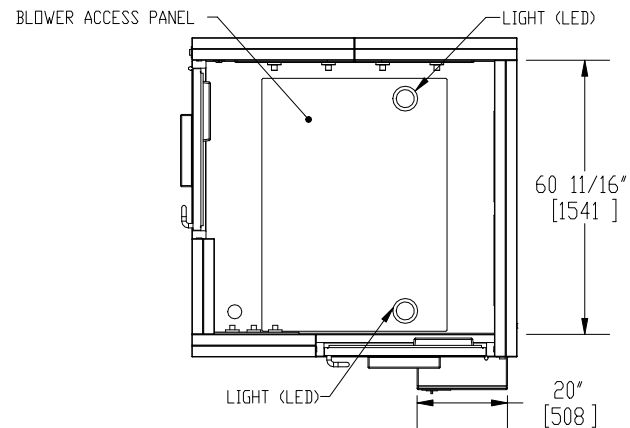

NOTES: UNLESS OTHERWISE SPECIFIED

1. DIMENSIONS ARE IN INCHES (mm).

© COPYRIGHT 2010 CLEAN AIR PRODUCTS	<p>Clean Air PRODUCTS</p> <p>8605 WYOMING AVENUE NORTH • MINNEAPOLIS, MN 55445 800-423-9728 • ph: 763-425-9122 • fax: 763-425-2004 www.cleanairproducts.com</p>			
	<p>DESCRIPTION. Air Shower - 90 Degree CAP701KD-LH-7072-ADA</p>			
	<p>QUOTE NO.</p>			
<p>DO NOT SCALE</p>	<p>DATE DRAWN 04/22/2010</p>	<p>QUOTE FORM 007582</p>	<p>REV 2</p>	<p>SHEET 1 of 3</p>