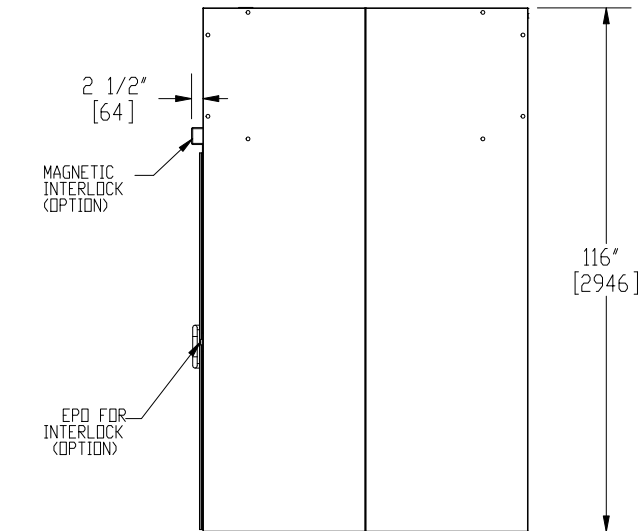

NOTES: UNLESS OTHERWISE SPECIFIED

1. DIMENSIONS ARE IN INCHES (mm).

© COPYRIGHT 2010 CLEAN AIR PRODUCTS	<p>Clean Air PRODUCTS</p> <p>8605 WYOMING AVENUE NORTH • MINNEAPOLIS, MN 55445 800-423-9728 • ph: 763-425-9122 • fax: 763-425-2004 www.cleanairproducts.com</p>			
	<p>DESCRIPTION. Air Shower - 90 Degree CAP701KD-LH-7072-ADA</p>			
	<p>QUOTE NO.</p>			
<p>DO NOT SCALE</p>	<p>DATE DRAWN 04/22/2010</p>	<p>QUOTE FORM 007582</p>	<p>REV 2</p>	<p>SHEET 1 of 3</p>