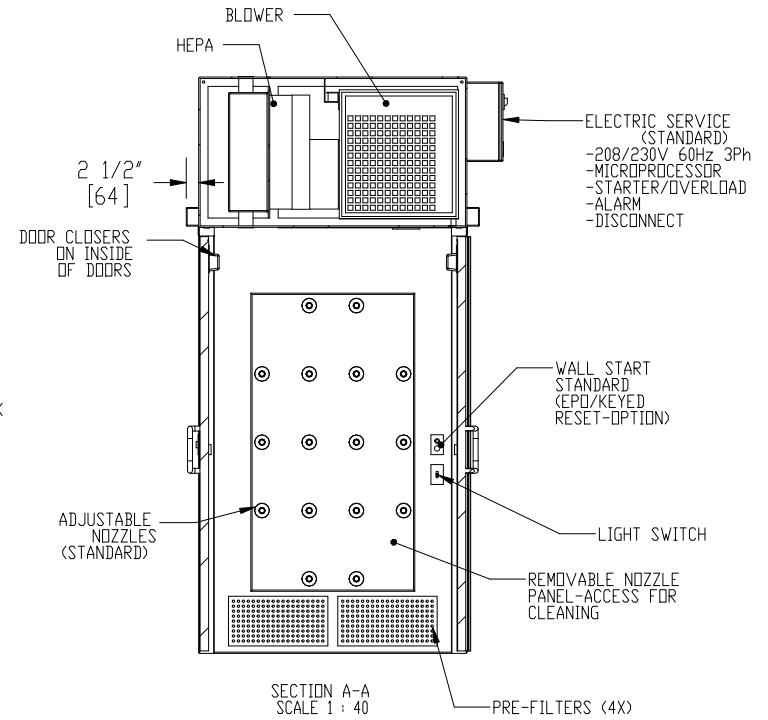

NOTES: UNLESS OTHERWISE SPECIFIED

1. DIMENSIONS ARE IN INCHES (mm).

© COPYRIGHT 2010 CLEAN AIR PRODUCTS	Clean Air PRODUCTS	8605 WYOMING AVENUE NORTH 800-423-9728 • ph: 763-425-9122 • www.cleanairproducts.com	• MINNEAPOLIS, MN 55445 • fax: 763-425-2004
	DESCRIPTION.	Air Shower - Straight Through CAP701KD-ST-4954	
	QUOTE NO.	DO NOT SCALE	
DATE DRAWN 11/10/2009	QUOTE FORM 004083	REV 2	SHEET 1 of 3