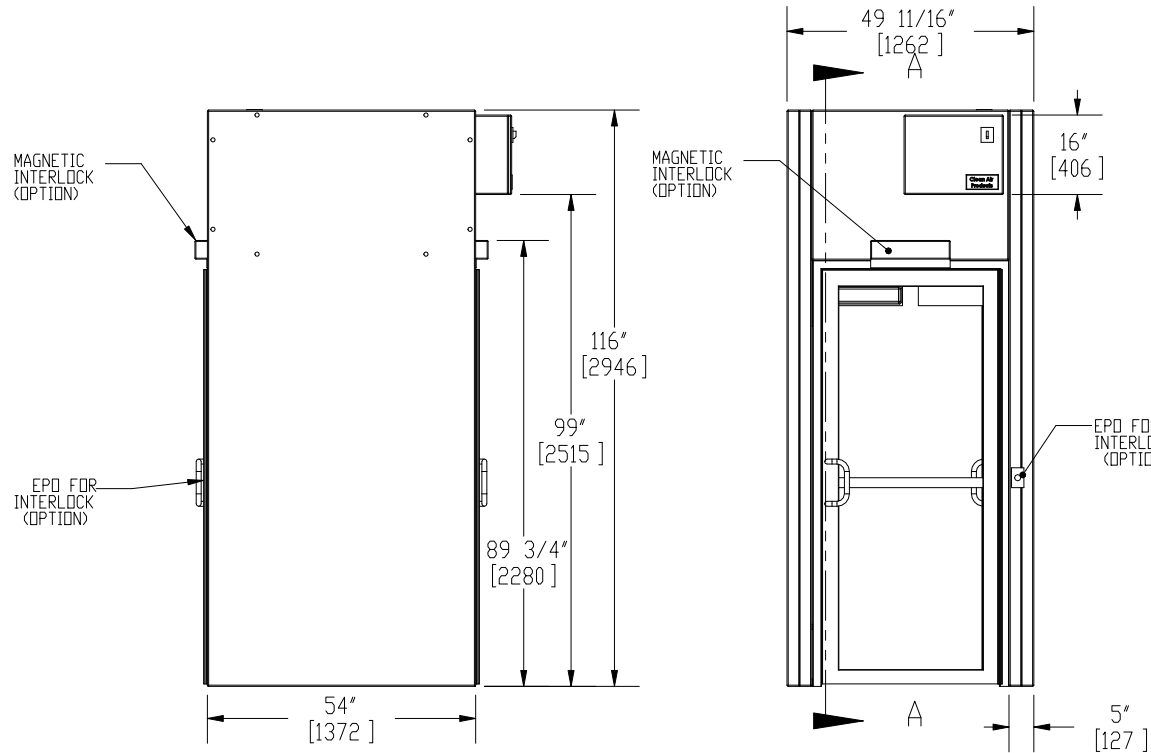

NOTES: UNLESS OTHERWISE SPECIFIED

1. DIMENSIONS ARE IN INCHES (mm).

© COPYRIGHT 2010 CLEAN AIR PRODUCTS	Clean Air PRODUCTS	8605 WYOMING AVENUE NORTH 800-423-9728 • ph: 763-425-9122 • www.cleanairproducts.com	• MINNEAPOLIS, MN 55445 • fax: 763-425-2004
	DESCRIPTION.	Air Shower - Straight Through CAP701KD-ST-4954	
	QUOTE NO.	DO NOT SCALE	
DATE DRAWN 11/10/2009	QUOTE FORM 004083	REV 2	SHEET 1 of 3