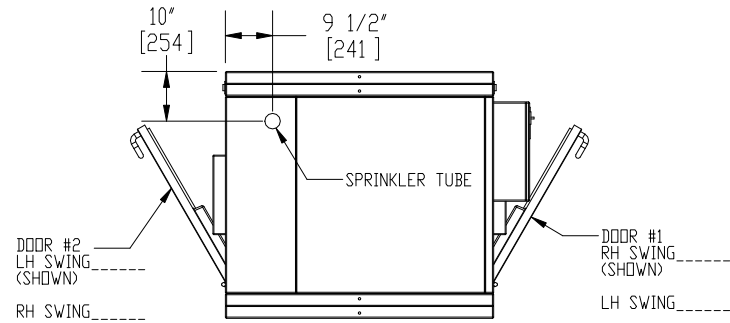

NOTES: UNLESS OTHERWISE SPECIFIED

1. DIMENSIONS ARE IN INCHES (mm).

© COPYRIGHT 2010 CLEAN AIR PRODUCTS	Clean Air PRODUCTS	8605 WYOMING AVENUE NORTH 800-423-9728 • ph: 763-425-9122 • www.cleanairproducts.com	• MINNEAPOLIS, MN 55445 • fax: 763-425-2004
	DESCRIPTION.	Air Shower - Straight Through CAP701KD-ST-4954	
	QUOTE NO.	DO NOT SCALE	
DATE DRAWN 11/10/2009	QUOTE FORM 004083	REV 2	SHEET 1 of 3