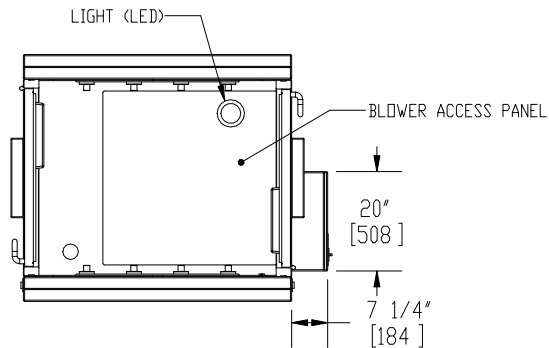

NOTES: UNLESS OTHERWISE SPECIFIED

1. DIMENSIONS ARE IN INCHES (mm).

© COPYRIGHT 2010 CLEAN AIR PRODUCTS	Clean Air PRODUCTS	8605 WYOMING AVENUE NORTH 800-423-9728 • ph: 763-425-9122 • www.cleanairproducts.com	• MINNEAPOLIS, MN 55445 • fax: 763-425-2004
	DESCRIPTION.	Air Shower - Straight Through CAP701KD-ST-4954	
	QUOTE NO.	DO NOT SCALE	
DATE DRAWN 11/10/2009	QUOTE FORM 004083	REV 2	SHEET 1 of 3