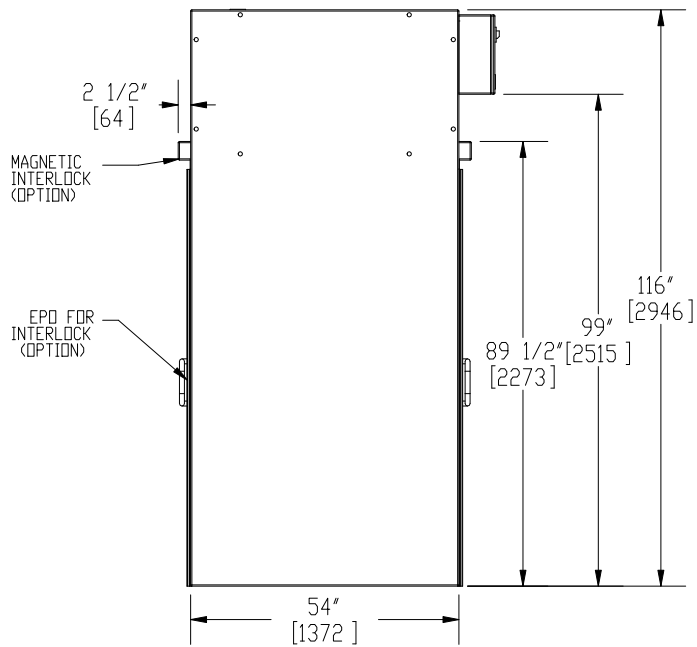

NOTES: UNLESS OTHERWISE SPECIFIED

1. DIMENSIONS ARE IN INCHES (mm).

© COPYRIGHT 2010 CLEAN AIR PRODUCTS	Clean Air PRODUCTS 8605 WYOMING AVENUE NORTH • MINNEAPOLIS, MN 55445 800-423-9728 • ph: 763-425-9122 • fax: 763-425-2004 www.cleanairproducts.com			
	DESCRIPTION. Air Shower - Straight Through CAP701KD-ST-6154			
	QUOTE NO.			
DO NOT SCALE	DATE DRAWN 05/10/2010	QUOTE FORM 007954	REV 2	SHEET 1 of 3