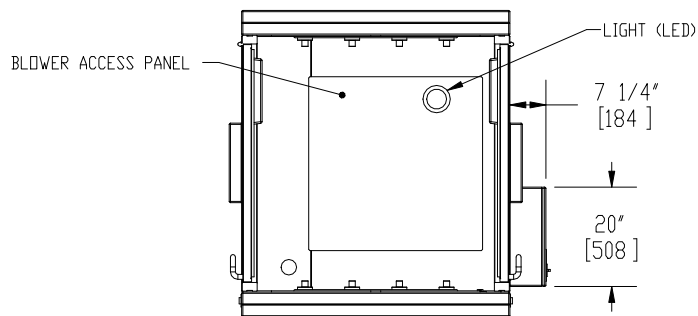

NOTES: UNLESS OTHERWISE SPECIFIED

1. DIMENSIONS ARE IN INCHES (mm).

© COPYRIGHT 2010 CLEAN AIR PRODUCTS	Clean Air PRODUCTS 8605 WYOMING AVENUE NORTH • MINNEAPOLIS, MN 55445 800-423-9728 • ph: 763-425-9122 • fax: 763-425-2004 www.cleanairproducts.com			
	DESCRIPTION. Air Shower - Straight Through CAP701KD-ST-6154			
	QUOTE NO.			
DO NOT SCALE	DATE DRAWN 05/10/2010	QUOTE FORM 007954	REV 2	SHEET 1 of 3