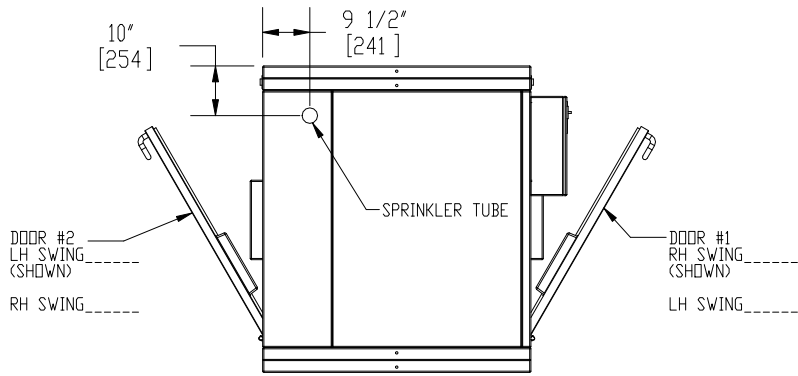

NOTES: UNLESS OTHERWISE SPECIFIED

1. DIMENSIONS ARE IN INCHES (mm).

© COPYRIGHT 2010 CLEAN AIR PRODUCTS	Clean Air PRODUCTS 8605 WYOMING AVENUE NORTH • MINNEAPOLIS, MN 55445 800-423-9728 • ph: 763-425-9122 • fax: 763-425-2004 www.cleanairproducts.com			
	DESCRIPTION. Air Shower - Straight Through CAP701KD-ST-6154			
	QUOTE NO.			
DO NOT SCALE	DATE DRAWN 05/10/2010	QUOTE FORM 007954	REV 2	SHEET 1 of 3