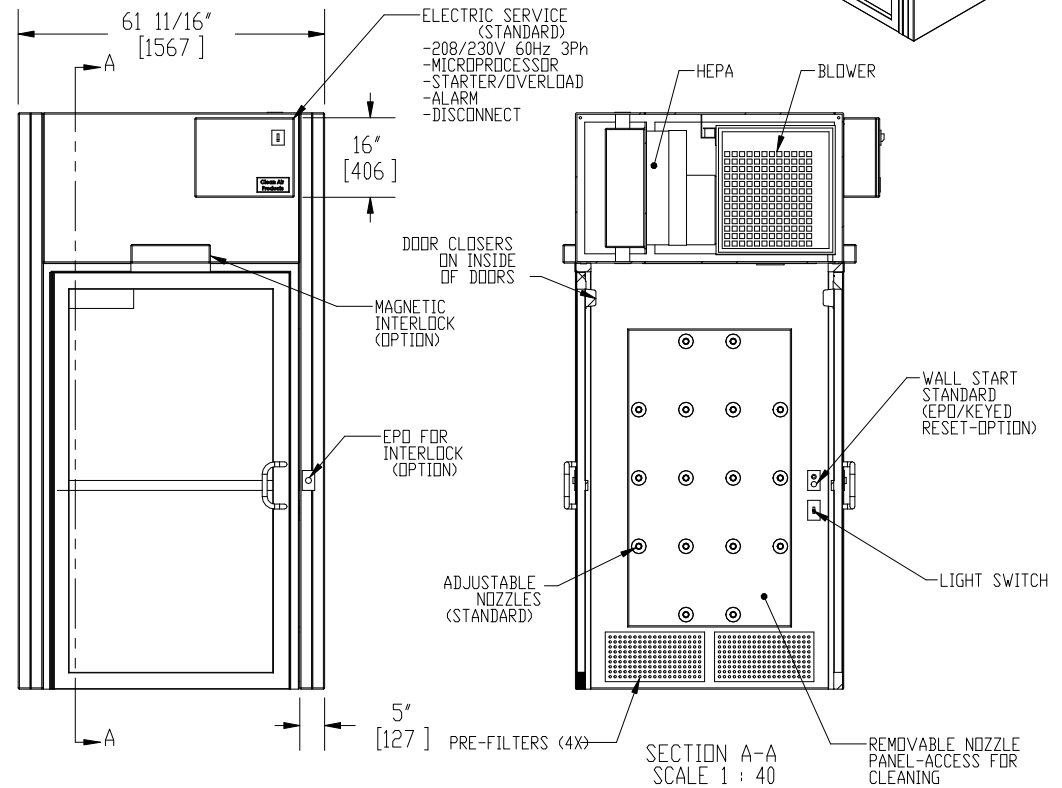

NOTES: UNLESS OTHERWISE SPECIFIED

1. DIMENSIONS ARE IN INCHES (mm).

© COPYRIGHT 2010 CLEAN AIR PRODUCTS	Clean Air PRODUCTS 8605 WYOMING AVENUE NORTH • MINNEAPOLIS, MN 55445 800-423-9728 • ph: 763-425-9122 • fax: 763-425-2004 www.cleanairproducts.com			
	DESCRIPTION. Air Shower - Straight Through CAP701KD-ST-6154			
	QUOTE NO.			
DO NOT SCALE	DATE DRAWN 05/10/2010	QUOTE FORM 007954	REV 2	SHEET 1 of 3