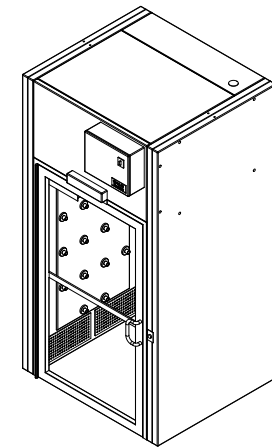

NOTES: UNLESS OTHERWISE SPECIFIED

1. DIMENSIONS ARE IN INCHES (mm).

© COPYRIGHT 2010 CLEAN AIR PRODUCTS	Clean Air PRODUCTS 8605 WYOMING AVENUE NORTH • MINNEAPOLIS, MN 55445 800-423-9728 • ph: 763-425-9122 • fax: 763-425-2004 www.cleanairproducts.com			
	DESCRIPTION. Air Shower - Straight Through CAP701KD-ST-6154			
	QUOTE NO.			
DO NOT SCALE	DATE DRAWN 05/10/2010	QUOTE FORM 007954	REV 2	SHEET 1 of 3