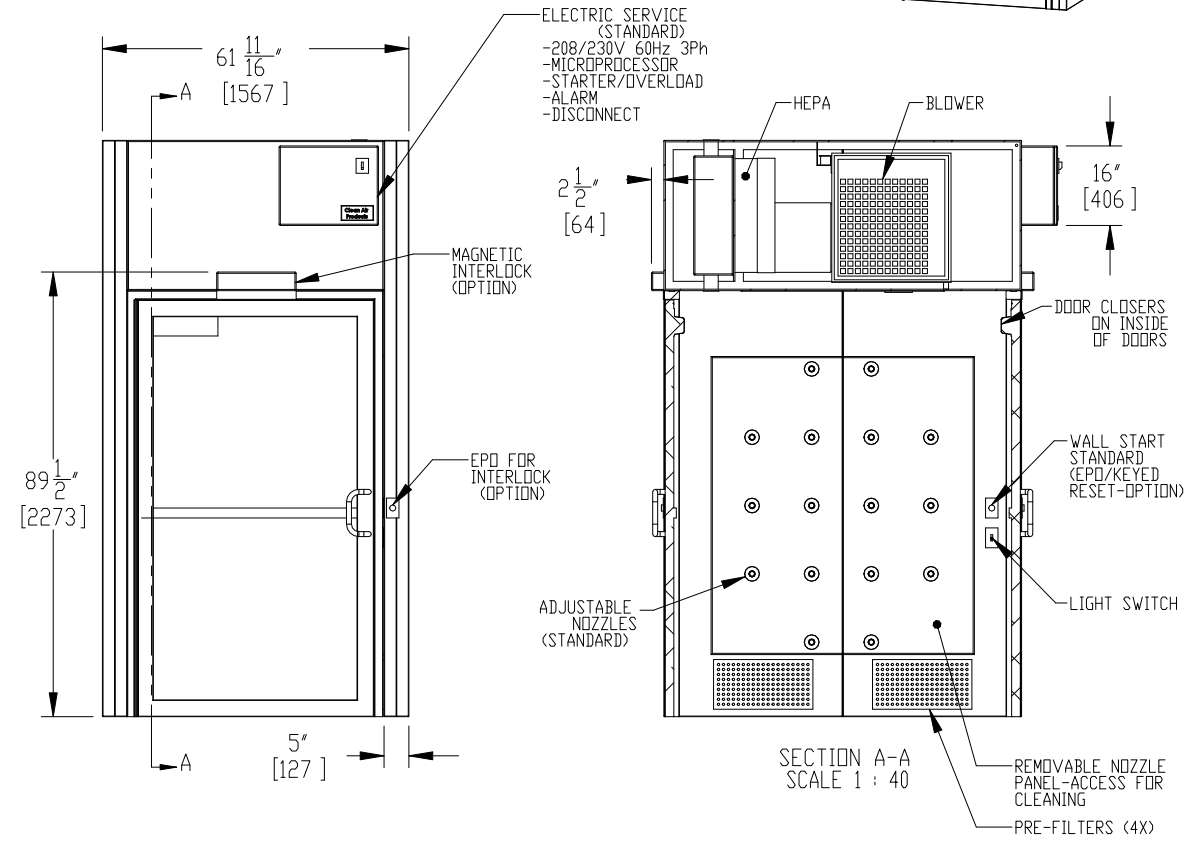

NOTES: UNLESS OTHERWISE SPECIFIED

1. DIMENSIONS ARE IN INCHES (mm).

© COPYRIGHT 2010 CLEAN AIR PRODUCTS	Clean Air PRODUCTS 8605 WYOMING AVENUE NORTH • MINNEAPOLIS, MN 55445 800-423-9728 • ph: 763-425-9122 • fax: 763-425-2004 www.cleanairproducts.com
	DESCRIPTION. Air Shower - Straight Through CAP701KD-ST-6172
	QUOTE NO.
	DO NOT SCALE
DATE DRAWN 04/30/2010	QUOTE FORM 007840
REV 2	SHEET 1 of 3