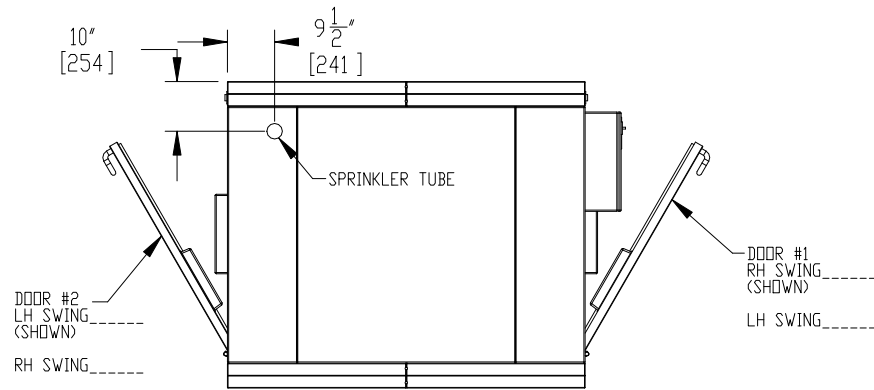

NOTES: UNLESS OTHERWISE SPECIFIED

1. DIMENSIONS ARE IN INCHES (mm).

© COPYRIGHT 2010 CLEAN AIR PRODUCTS	Clean Air PRODUCTS 8605 WYOMING AVENUE NORTH • MINNEAPOLIS, MN 55445 800-423-9728 • ph: 763-425-9122 • fax: 763-425-2004 www.cleanairproducts.com
	DESCRIPTION. Air Shower - Straight Through CAP701KD-ST-6172
	QUOTE NO.
	DO NOT SCALE
DATE DRAWN 04/30/2010	QUOTE FORM 007840
REV 2	SHEET 1 of 3