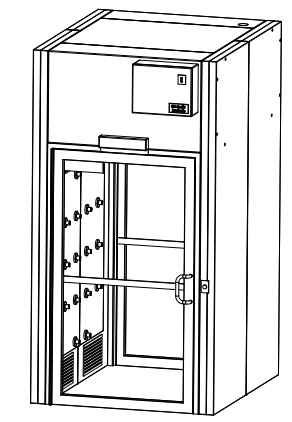

NOTES: UNLESS OTHERWISE SPECIFIED

1. DIMENSIONS ARE IN INCHES (mm).

© COPYRIGHT 2010 CLEAN AIR PRODUCTS	Clean Air PRODUCTS 8605 WYOMING AVENUE NORTH • MINNEAPOLIS, MN 55445 800-423-9728 • ph: 763-425-9122 • fax: 763-425-2004 www.cleanairproducts.com
	DESCRIPTION. Air Shower - Straight Through CAP701KD-ST-6172
	QUOTE NO.
	DO NOT SCALE
DATE DRAWN 04/30/2010	QUOTE FORM 007840
REV 2	SHEET 1 of 3