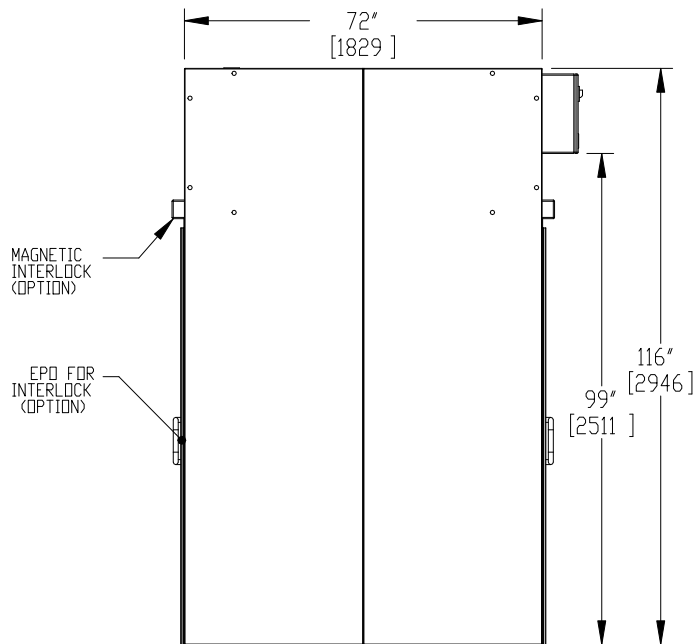

NOTES: UNLESS OTHERWISE SPECIFIED

1. DIMENSIONS ARE IN INCHES (mm).

© COPYRIGHT 2010 CLEAN AIR PRODUCTS	Clean Air PRODUCTS 8605 WYOMING AVENUE NORTH • MINNEAPOLIS, MN 55445 800-423-9728 • ph: 763-425-9122 • fax: 763-425-2004 www.cleanairproducts.com
	DESCRIPTION. Air Shower - Straight Through CAP701KD-ST-6172
	QUOTE NO.
	DO NOT SCALE
DATE DRAWN 04/30/2010	QUOTE FORM 007840
REV 2	SHEET 1 of 3