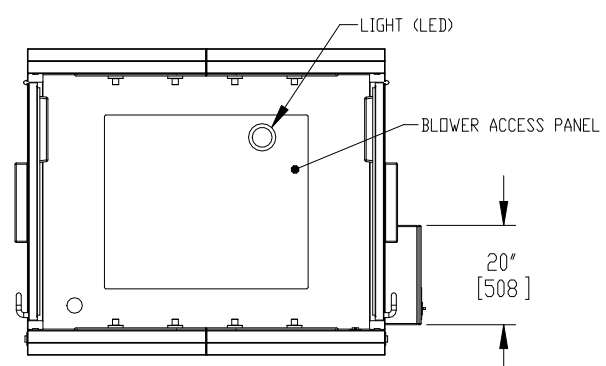

NOTES: UNLESS OTHERWISE SPECIFIED

1. DIMENSIONS ARE IN INCHES (mm).

© COPYRIGHT 2010 CLEAN AIR PRODUCTS	Clean Air PRODUCTS 8605 WYOMING AVENUE NORTH • MINNEAPOLIS, MN 55445 800-423-9728 • ph: 763-425-9122 • fax: 763-425-2004 www.cleanairproducts.com
	DESCRIPTION. Air Shower - Straight Through CAP701KD-ST-6172
	QUOTE NO.
	DO NOT SCALE
DATE DRAWN 04/30/2010	QUOTE FORM 007840
REV 2	SHEET 1 of 3