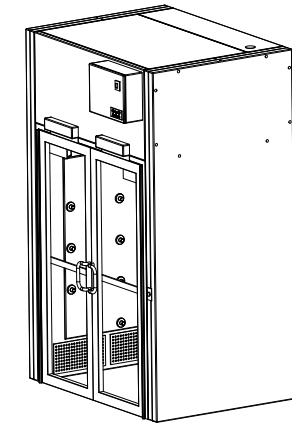

NOTES: UNLESS OTHERWISE SPECIFIED

1. DIMENSIONS ARE IN INCHES (mm).

© COPYRIGHT 2010 CLEAN AIR PRODUCTS	Clean Air PRODUCTS 8605 WYOMING AVENUE NORTH • MINNEAPOLIS, MN 55445 800-423-9728 • ph: 763-425-9122 • fax: 763-425-2004 <a href="http://www.cleanairproducts.com">www.cleanairproducts.com</a>			
	DESCRIPTION. Air Shower - Straight Through CAP701KD-ST-7354			
	QUOTE NO.			
DO NOT SCALE	DATE DRAWN 11/13/2009	QUOTE FORM 004165	REV 2	SHEET 1 of 3