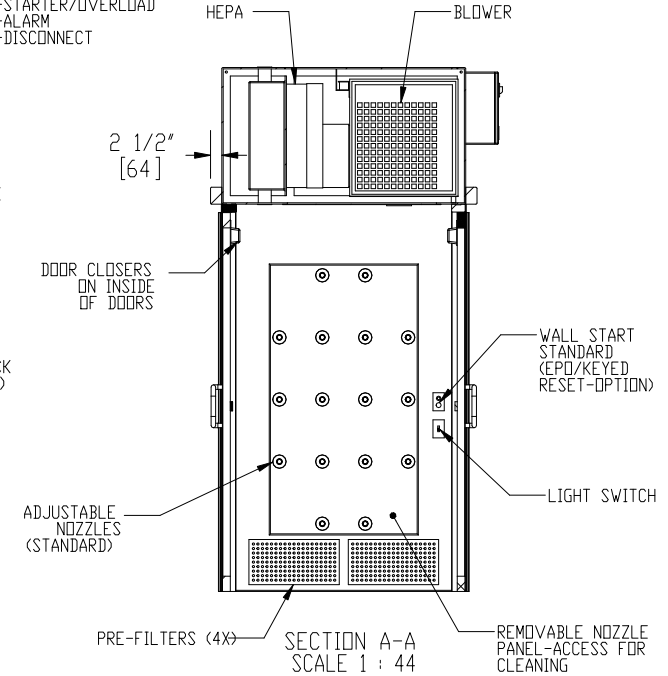

NOTES: UNLESS OTHERWISE SPECIFIED

1. DIMENSIONS ARE IN INCHES (mm).

© COPYRIGHT 2010 CLEAN AIR PRODUCTS	Clean Air PRODUCTS 8605 WYOMING AVENUE NORTH • MINNEAPOLIS, MN 55445 800-423-9728 • ph: 763-425-9122 • fax: 763-425-2004 <a href="http://www.cleanairproducts.com">www.cleanairproducts.com</a>			
	DESCRIPTION. Air Shower - Straight Through CAP701KD-ST-7354			
	QUOTE NO.			
DO NOT SCALE	DATE DRAWN 11/13/2009	QUOTE FORM 004165	REV 2	SHEET 1 of 3