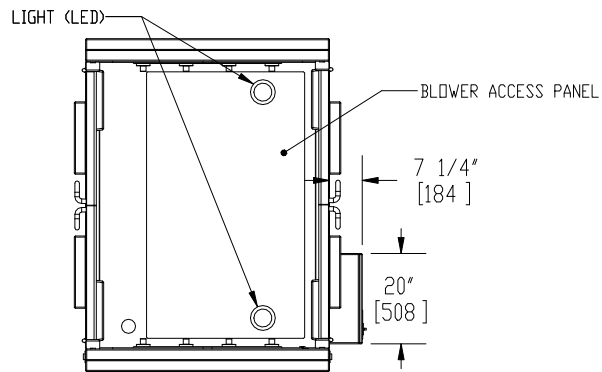

NOTES: UNLESS OTHERWISE SPECIFIED

1. DIMENSIONS ARE IN INCHES (mm).

© COPYRIGHT 2010 CLEAN AIR PRODUCTS	Clean Air PRODUCTS 8605 WYOMING AVENUE NORTH • MINNEAPOLIS, MN 55445 800-423-9728 • ph: 763-425-9122 • fax: 763-425-2004 <a href="http://www.cleanairproducts.com">www.cleanairproducts.com</a>			
	DESCRIPTION. Air Shower - Straight Through CAP701KD-ST-7354			
	QUOTE NO.			
DO NOT SCALE	DATE DRAWN 11/13/2009	QUOTE FORM 004165	REV 2	SHEET 1 of 3