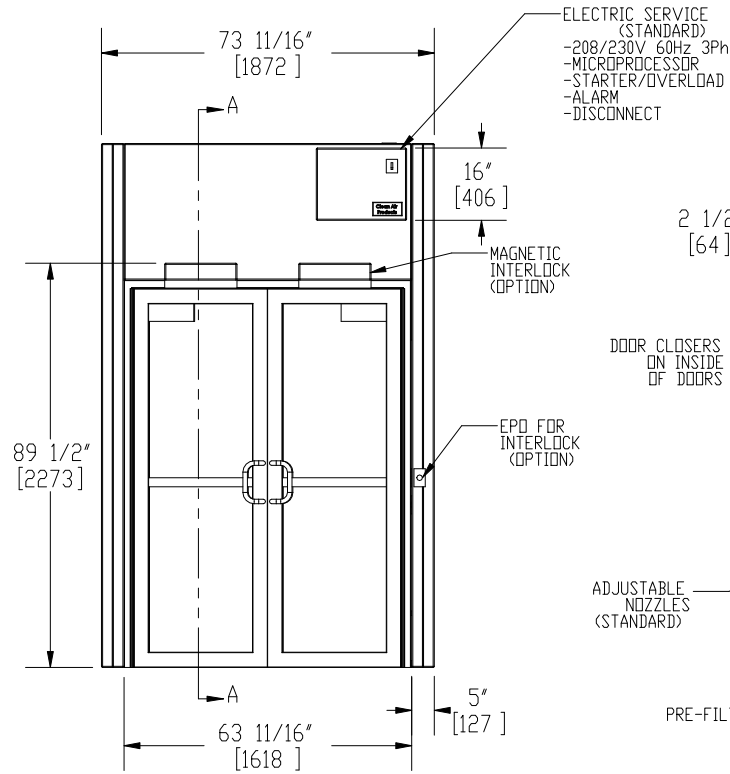

NOTES: UNLESS OTHERWISE SPECIFIED

1. DIMENSIONS ARE IN INCHES (mm).

© COPYRIGHT 2010 CLEAN AIR PRODUCTS	Clean Air PRODUCTS 8605 WYOMING AVENUE NORTH • MINNEAPOLIS, MN 55445 800-423-9728 • ph: 763-425-9122 • fax: 763-425-2004 <a href="http://www.cleanairproducts.com">www.cleanairproducts.com</a>			
	DESCRIPTION. Air Shower - Straight Through CAP701KD-ST-7354			
	QUOTE NO.			
DO NOT SCALE	DATE DRAWN 11/13/2009	QUOTE FORM 004165	REV 2	SHEET 1 of 3