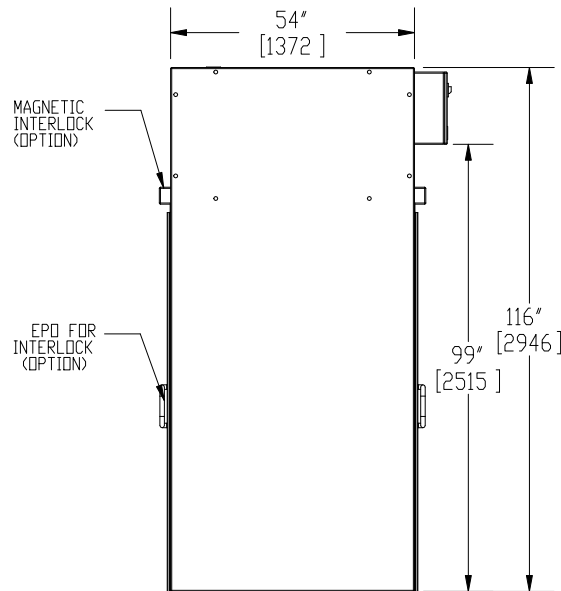

NOTES: UNLESS OTHERWISE SPECIFIED

1. DIMENSIONS ARE IN INCHES (mm).

© COPYRIGHT 2010 CLEAN AIR PRODUCTS	Clean Air PRODUCTS 8605 WYOMING AVENUE NORTH • MINNEAPOLIS, MN 55445 800-423-9728 • ph: 763-425-9122 • fax: 763-425-2004 <a href="http://www.cleanairproducts.com">www.cleanairproducts.com</a>			
	DESCRIPTION. Air Shower - Straight Through CAP701KD-ST-7354			
	QUOTE NO.			
DO NOT SCALE	DATE DRAWN 11/13/2009	QUOTE FORM 004165	REV 2	SHEET 1 of 3