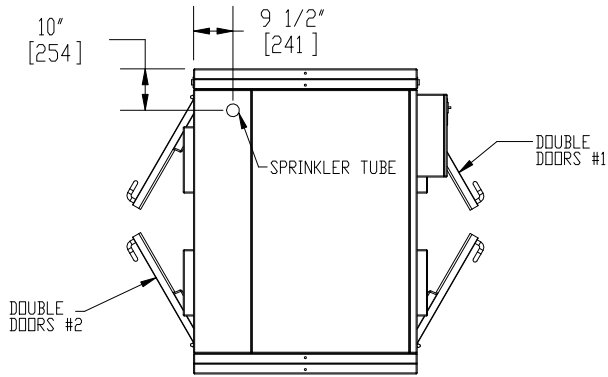

NOTES: UNLESS OTHERWISE SPECIFIED

1. DIMENSIONS ARE IN INCHES (mm).

© COPYRIGHT 2010 CLEAN AIR PRODUCTS	Clean Air PRODUCTS 8605 WYOMING AVENUE NORTH • MINNEAPOLIS, MN 55445 800-423-9728 • ph: 763-425-9122 • fax: 763-425-2004 <a href="http://www.cleanairproducts.com">www.cleanairproducts.com</a>			
	DESCRIPTION. Air Shower - Straight Through CAP701KD-ST-7354			
	QUOTE NO.			
DO NOT SCALE	DATE DRAWN 11/13/2009	QUOTE FORM 004165	REV 2	SHEET 1 of 3