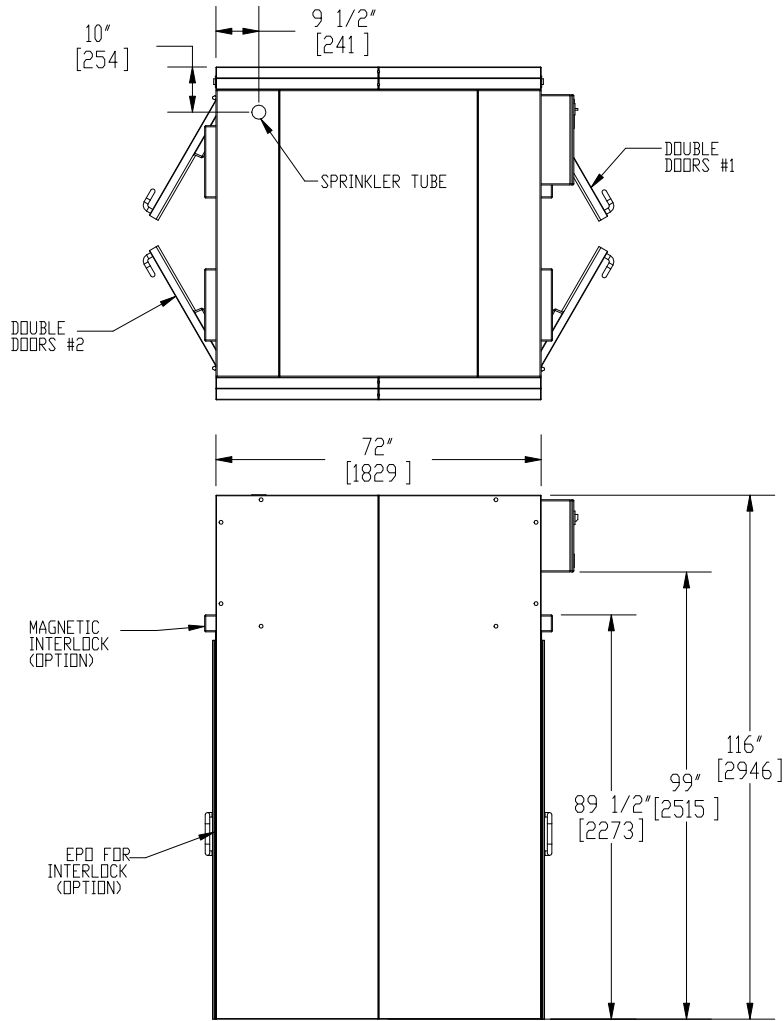

NOTES: UNLESS OTHERWISE SPECIFIED

1. DIMENSIONS ARE IN INCHES (mm).

© COPYRIGHT 2010 CLEAN AIR PRODUCTS	Clean Air PRODUCTS 8605 WYOMING AVENUE NORTH • MINNEAPOLIS, MN 55445 800-423-9728 • ph: 763-425-9122 • fax: 763-425-2004 www.cleanairproducts.com			
	DESCRIPTION. Air Shower - Straight Through CAP701KD-ST-7372			
	QUOTE NO.			
DO NOT SCALE	DATE DRAWN 05/11/2010	QUOTE FORM 007958	REV 2	SHEET 1 of 3