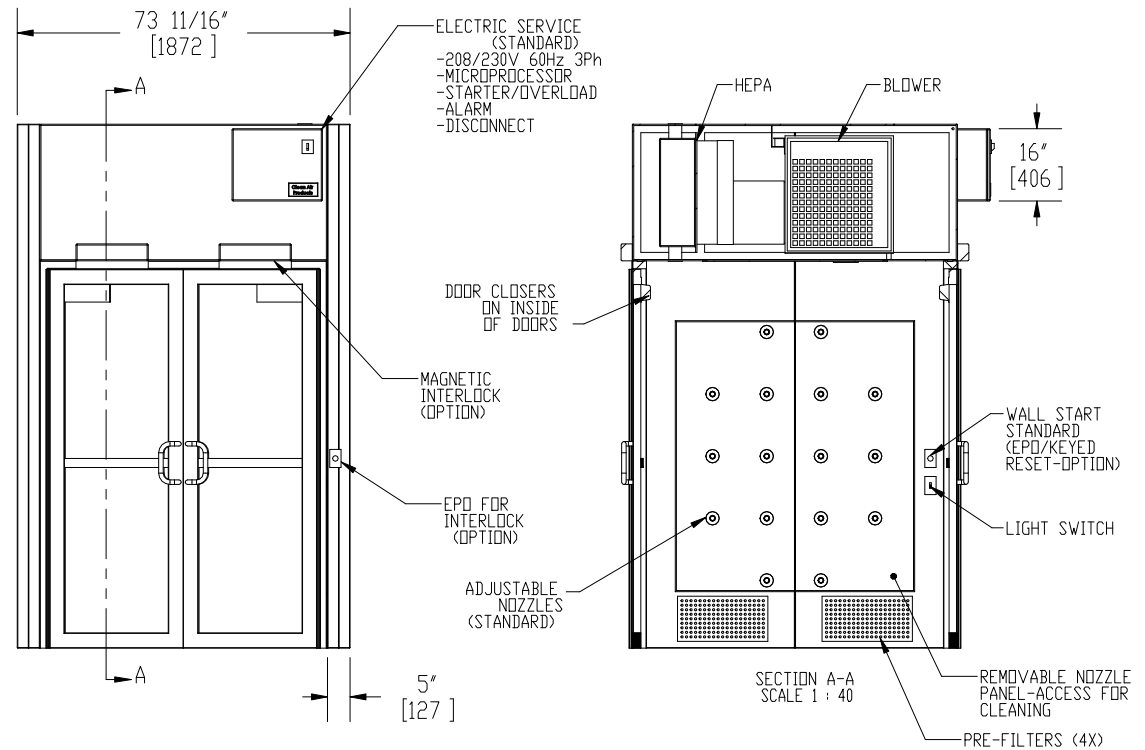

NOTES: UNLESS OTHERWISE SPECIFIED

1. DIMENSIONS ARE IN INCHES (mm).

© COPYRIGHT 2010 CLEAN AIR PRODUCTS	Clean Air PRODUCTS 8605 WYOMING AVENUE NORTH • MINNEAPOLIS, MN 55445 800-423-9728 • ph: 763-425-9122 • fax: 763-425-2004 www.cleanairproducts.com			
	DESCRIPTION. Air Shower - Straight Through CAP701KD-ST-7372			
	QUOTE NO.			
DO NOT SCALE	DATE DRAWN 05/11/2010	QUOTE FORM 007958	REV 2	SHEET 1 of 3