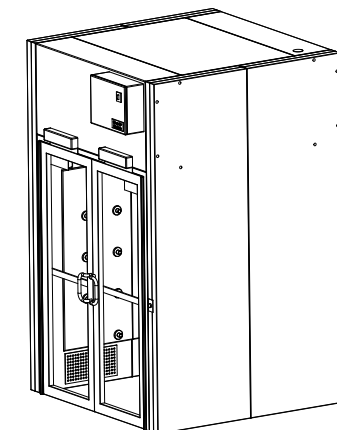

NOTES: UNLESS OTHERWISE SPECIFIED

1. DIMENSIONS ARE IN INCHES (mm).

© COPYRIGHT 2010 CLEAN AIR PRODUCTS	Clean Air PRODUCTS 8605 WYOMING AVENUE NORTH • MINNEAPOLIS, MN 55445 800-423-9728 • ph: 763-425-9122 • fax: 763-425-2004 www.cleanairproducts.com			
	DESCRIPTION. Air Shower - Straight Through CAP701KD-ST-7372			
	QUOTE NO.			
DO NOT SCALE	DATE DRAWN 05/11/2010	QUOTE FORM 007958	REV 2	SHEET 1 of 3