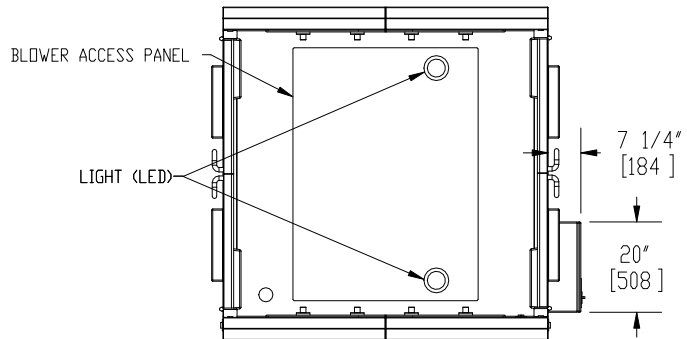

NOTES: UNLESS OTHERWISE SPECIFIED

1. DIMENSIONS ARE IN INCHES (mm).

© COPYRIGHT 2010 CLEAN AIR PRODUCTS	Clean Air PRODUCTS 8605 WYOMING AVENUE NORTH • MINNEAPOLIS, MN 55445 800-423-9728 • ph: 763-425-9122 • fax: 763-425-2004 www.cleanairproducts.com			
	DESCRIPTION. Air Shower - Straight Through CAP701KD-ST-7372			
	QUOTE NO.			
DO NOT SCALE	DATE DRAWN 05/11/2010	QUOTE FORM 007958	REV 2	SHEET 1 of 3