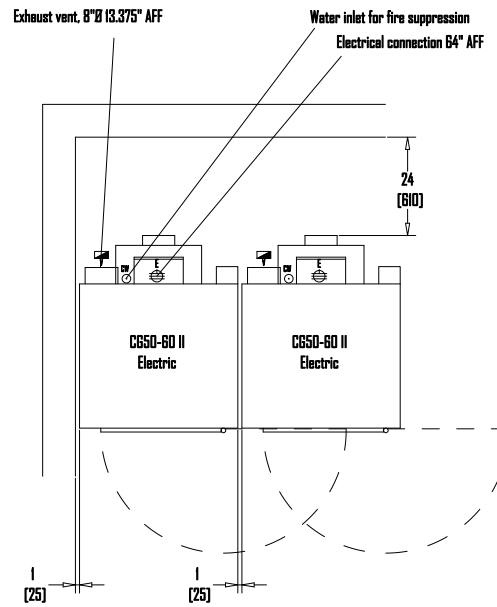

This symbol can be used for dryer model CBSO-60-II gas

This symbol can be used for dryer model CBSO-60-II electric

This symbol can be used for dryer model CBSO-60-II steam

Legend of connection symbols

- | | | | |
|--|-----------------------------|--|--|
| | Main electrical connection | | Compressed air inlet connection |
| | Gas inlet connection | | Steam inlet connection (optional on washers) |
| | Exhaust vent connection | | Steam condensate return connection |
| | Cold water inlet connection | | |