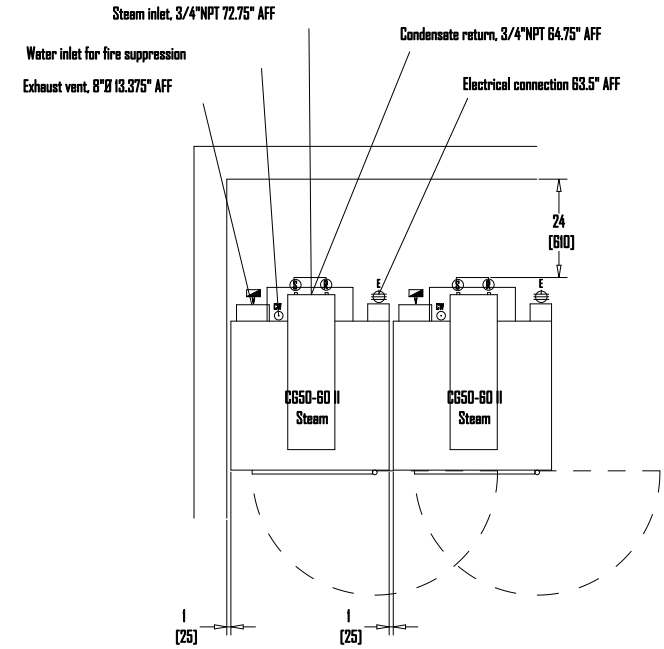

This symbol can be used for dryer model CBSO-60-II gas

This symbol can be used for dryer model CBSO-60-II electric

This symbol can be used for dryer model CBSO-60-II steam

Legend of connection symbols

- | | | | |
|--|-----------------------------|--|--|
| | Main electrical connection | | Compressed air inlet connection |
| | Gas inlet connection | | Steam inlet connection (optional on washers) |
| | Exhaust vent connection | | Steam condensate return connection |
| | Cold water inlet connection | | |