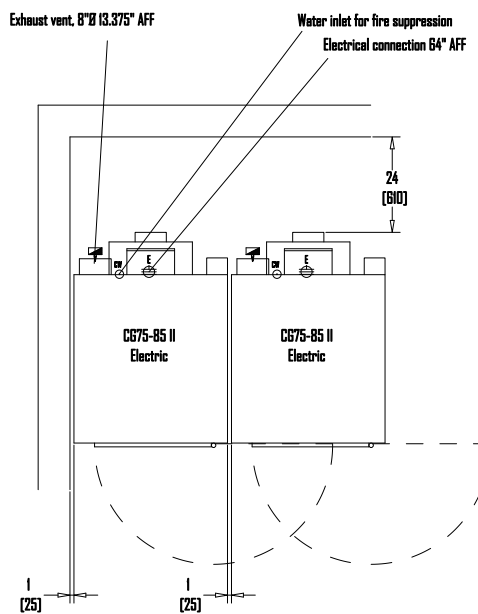

This symbol can be used for dryer model CG75-85-II gas

This symbol can be used for dryer model CG75-85-II electric

This symbol can be used for dryer model CG75-85-II steam

Legend of connection symbols

- | | | | |
|--|-----------------------------|--|--|
| | Main electrical connection | | Compressed air inlet connection |
| | Gas inlet connection | | Steam inlet connection (optional on washers) |
| | Exhaust vent connection | | Steam condensate return connection |
| | Cold water inlet connection | | |