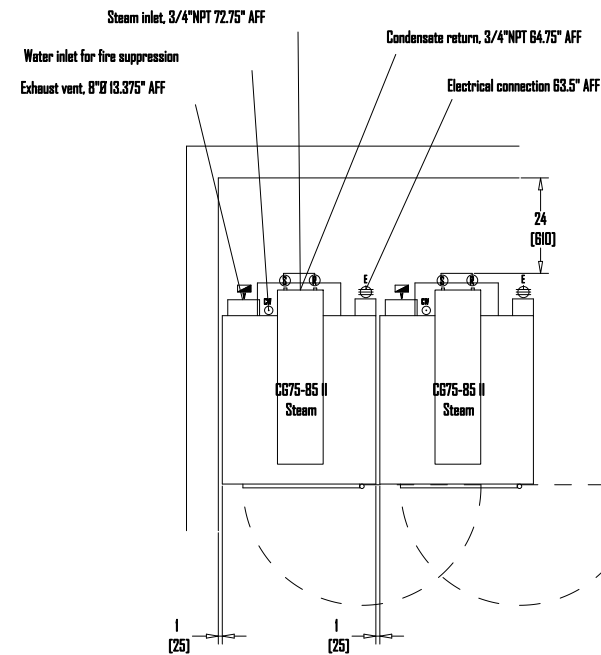

This symbol can be used for dryer model CG75-85-II gas

This symbol can be used for dryer model CG75-85-II electric

This symbol can be used for dryer model CG75-85-II steam

Legend of connection symbols

- | | | | |
|--|-----------------------------|--|--|
| | Main electrical connection | | Compressed air inlet connection |
| | Gas inlet connection | | Steam inlet connection (optional on washers) |
| | Exhaust vent connection | | Steam condensate return connection |
| | Cold water inlet connection | | |