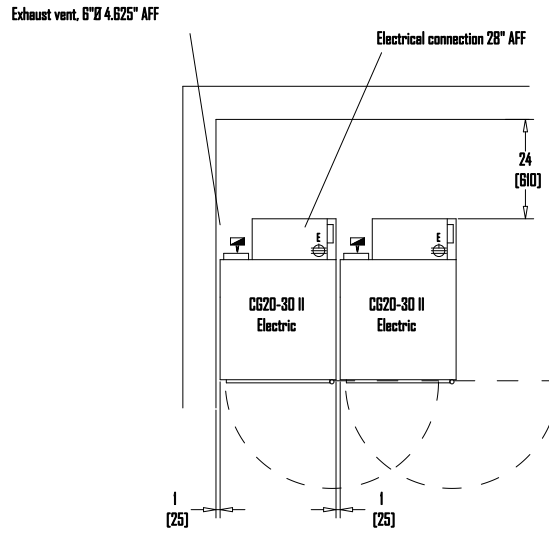

This symbol can be used for dryer model CG20-30-II gas

This symbol can be used for dryer model CG20-30-II electric

This symbol can be used for dryer model CG20-30-II steam

Legend of connection symbols

- | | | | |
|--|-----------------------------|--|----------------------------------------------|
| | Main electrical connection | | Compressed air inlet connection |
| | Gas inlet connection | | Steam inlet connection (optional on washers) |
| | Exhaust vent connection | | Steam condensate return connection |
| | Cold water inlet connection | | |