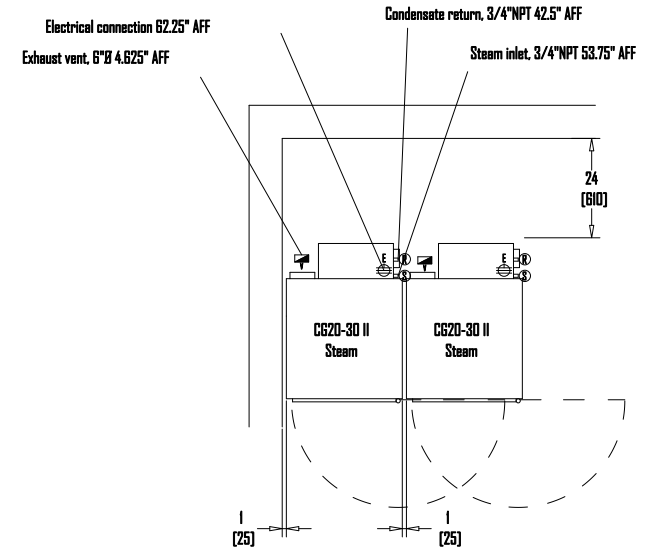

This symbol can be used for dryer model CG20-30-II gas

This symbol can be used for dryer model CG20-30-II electric

This symbol can be used for dryer model CG20-30-II steam

Legend of connection symbols

- | | | | |
|--|-----------------------------|--|----------------------------------------------|
| | Main electrical connection | | Compressed air inlet connection |
| | Gas inlet connection | | Steam inlet connection (optional on washers) |
| | Exhaust vent connection | | Steam condensate return connection |
| | Cold water inlet connection | | |