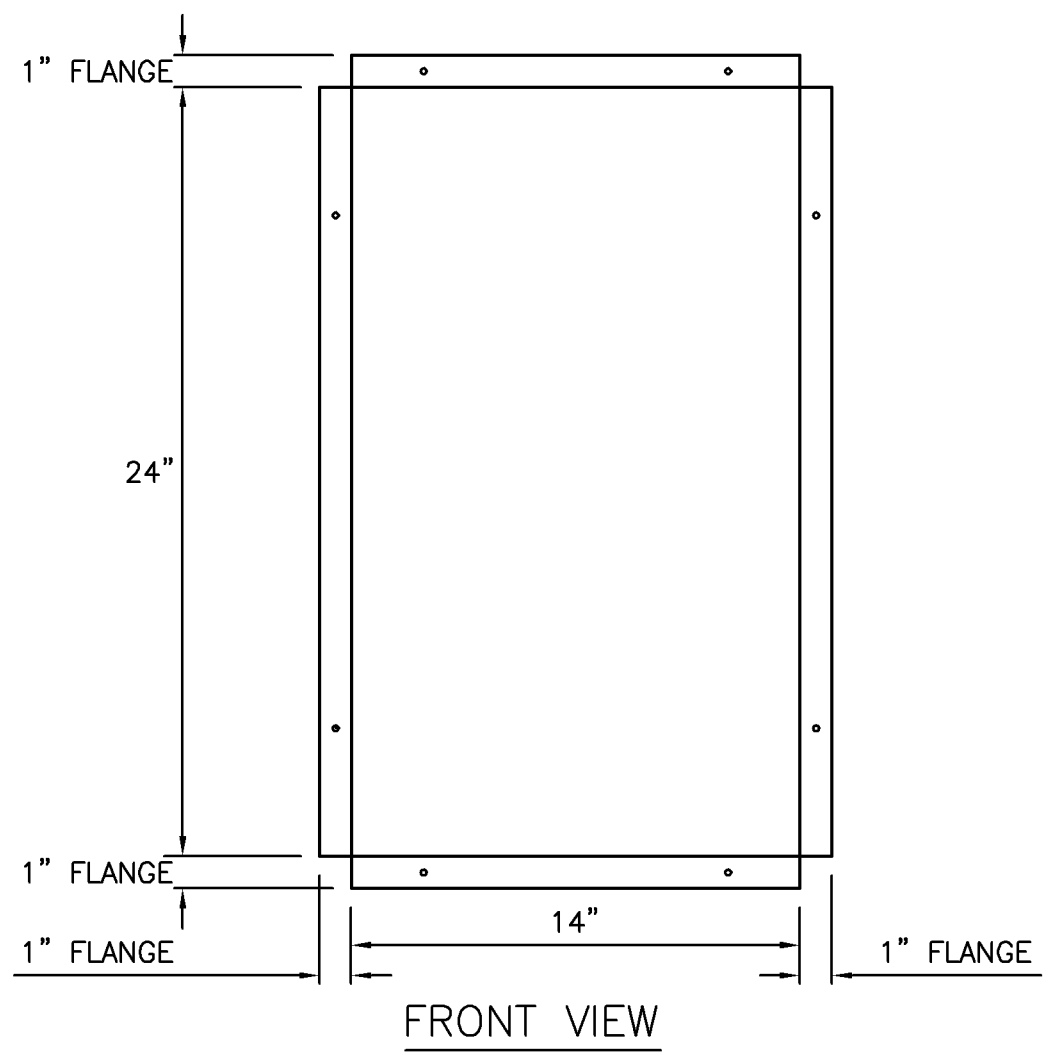

DBX1424  
DRYER VENT BOX  
DIMENSION VIEW

22415 N. 18th Drive  
Phoenix, AZ 85027  
Office: 480-346-8240  
www.newconstructionsolutions.com

CONSTRUCTION  
SOLUTIONS

DBX1424  
DRYER VENT BOX