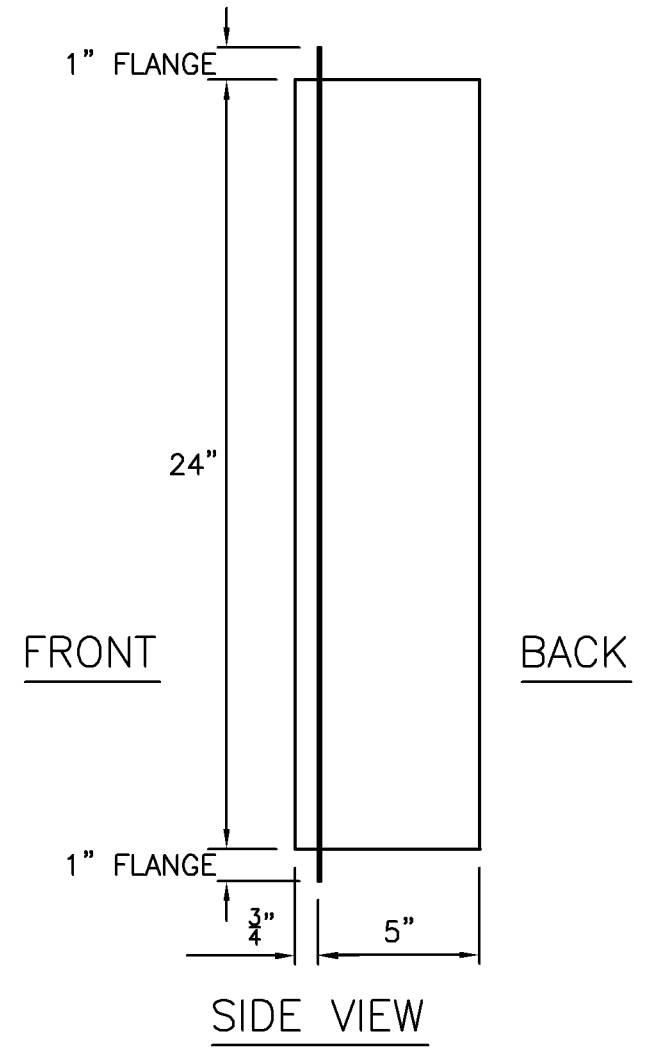

DBX1424  
DRYER VENT BOX  
DIMENSION VIEW

22415 N. 18th Drive  
Phoenix, AZ 85027  
Office: 480-346-8240  
www.newconstructionsolutions.com

CONSTRUCTION  
SOLUTIONS

DBX1424  
DRYER VENT BOX