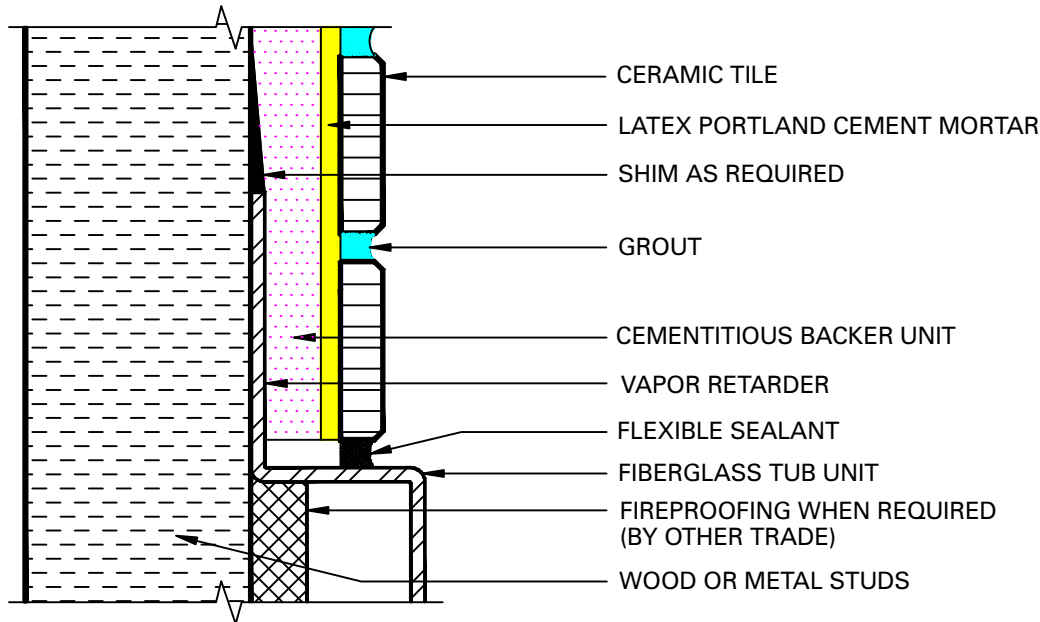

BATHTUB, WALLS

Wood or Metal Studs

Backerboard

**Grout Options:**

- Prism® SureColor® Grout
- Polyblend® Sanded Grout
- Polyblend® Non-Sanded Grout

Backerboard Options:

- 1/2" WonderBoard® Backerboard
- 1/2" EasyBoard® Backerboard

Latex Portland Cement Mortar Options:

- MegaLite® Crack Prevention Mortar
- MegaFlex® Crack Prevention Mortar
- FlexBond® Crack Prevention Mortar
- ProLite® Tile & Stone Mortar
- VersaBond Flex® Fortified Thin-Set Mortar
- Porcelain Tile Fortified Thin-Set Mortar

Rapid Setting Mortars:

- MegaLite® Rapid Set Crack Prevention Mortar
- ProLite® Rapid Set Tile & Stone Mortar
- SpeedSet™ Fortified Thin-Set Mortar

These drawings have been taken from Tile Council of America's (TCA) Handbook for Ceramic Tile Installation and are also compatible with the drawings in Terrazzo, Tile and Marble Association of Canada's (TTMAC) Handbook. For your convenience, Custom Building Products options are substituted for TCA's and TTMAC's generic product descriptions. Please refer to the handbooks for complete information.