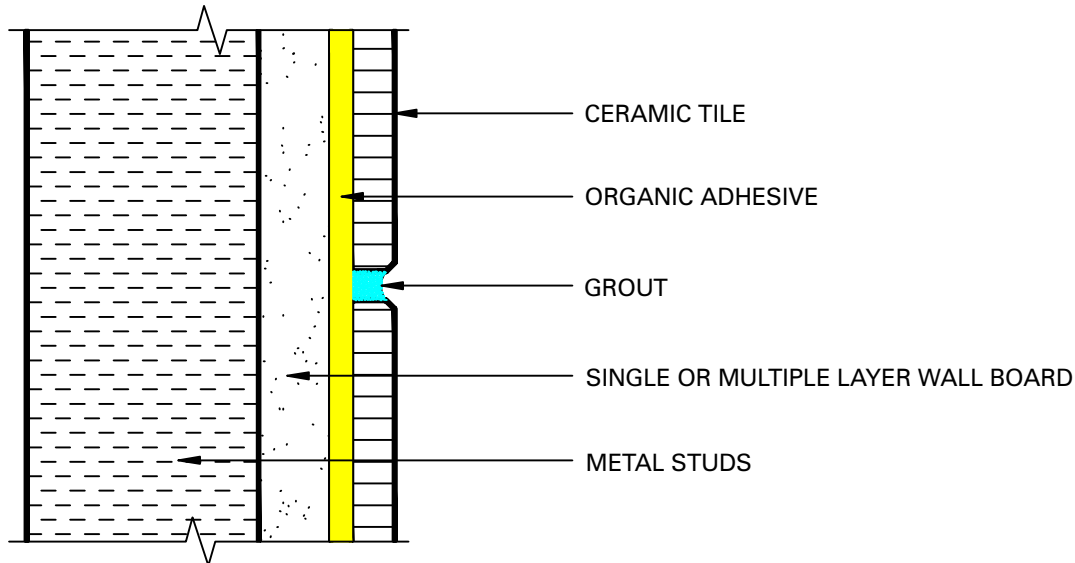

# WALLS, INTERIOR

### Gypsum Board, Organic Adhesive

**Grout Options:**

- Prism® SureColor® Grout
- Polyblend® Sanded Grout
- Polyblend® Non-Sanded Grout

**Organic Adhesive Options:**

- OmniGrip® Maximum Strength Adhesive

These drawings have been taken from Tile Council of America's (TCA) Handbook for Ceramic Tile Installation and are also compatible with the drawings in Terrazzo, Tile and Marble Association of Canada's (TTMAC) Handbook. For your convenience, Custom Building Products options are substituted for TCA's and TTMAC's generic product descriptions. Please refer to the handbooks for complete information.