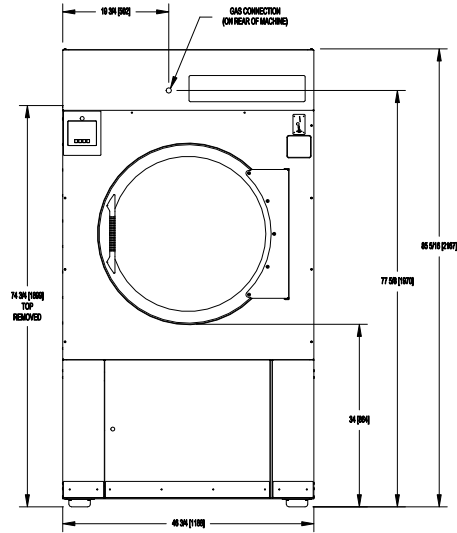

# T-120 COMMERCIAL DRYER INSTALLATION DIMENSIONS

# T-120 C-SERIES VENDED DRYER CAD BLOCKS