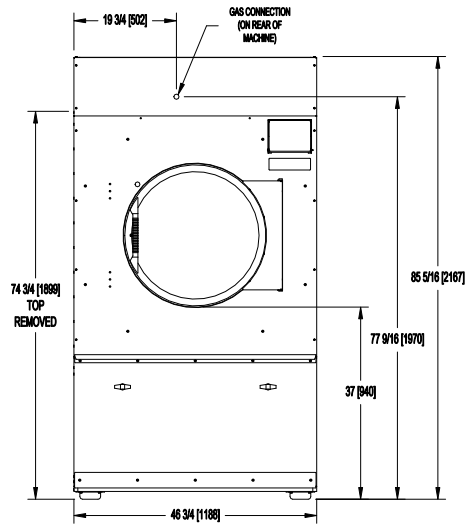

T-120 INDUSTRIAL 6-CYCLE DRYER INSTALLATION DIMENSIONS

T-120 OPL 6-CYCLE DRYER CAD BLOCKS