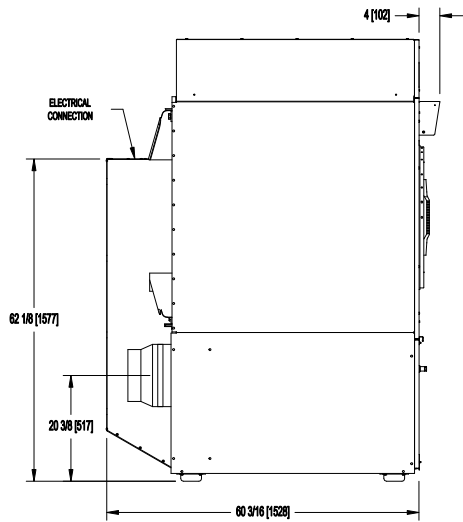

T-120 INDUSTRIAL 6-CYCLE DRYER INSTALLATION DIMENSIONS

T-120 OPL 6-CYCLE DRYER CAD BLOCKS