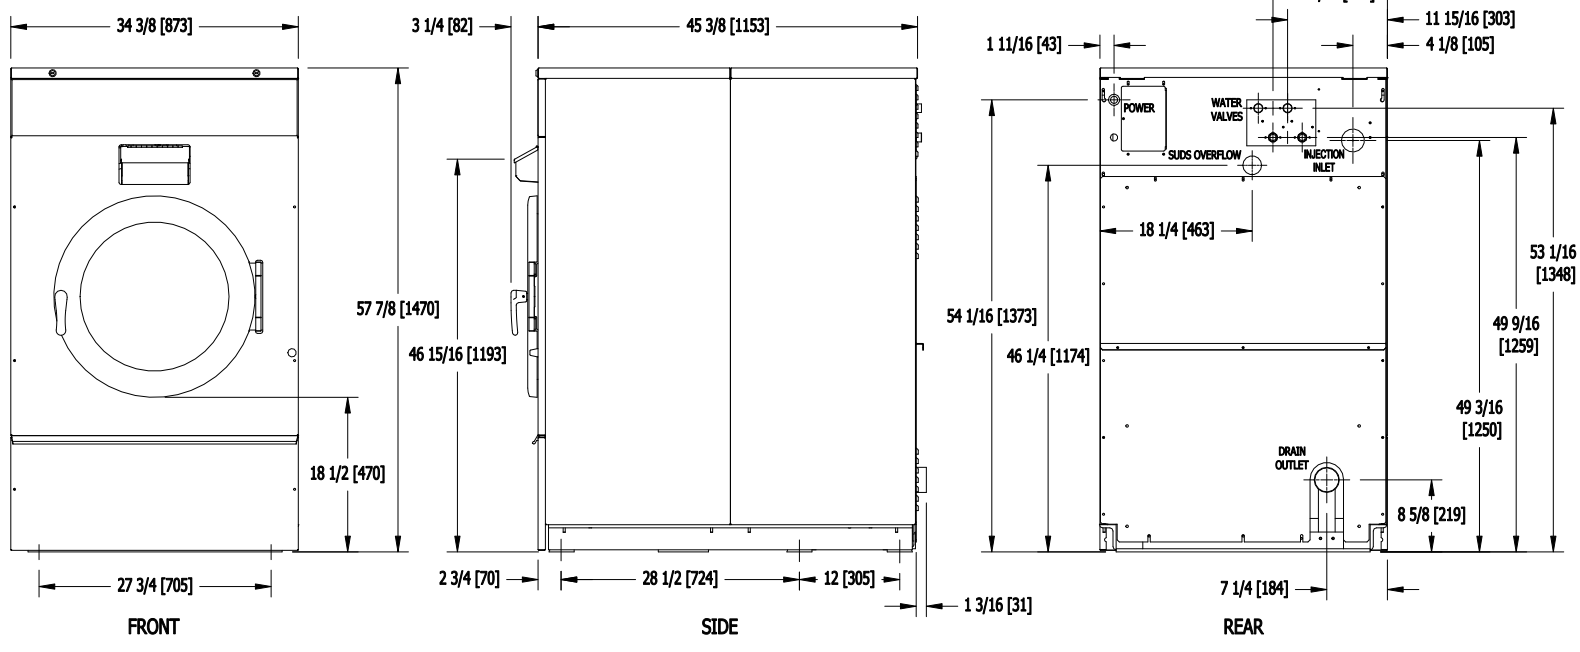

**T-1200 INDUSTRIAL WASHER
MOUNTING DIMENSIONS**

**T-1200 OPL
WASHER
CAD BLOCKS**