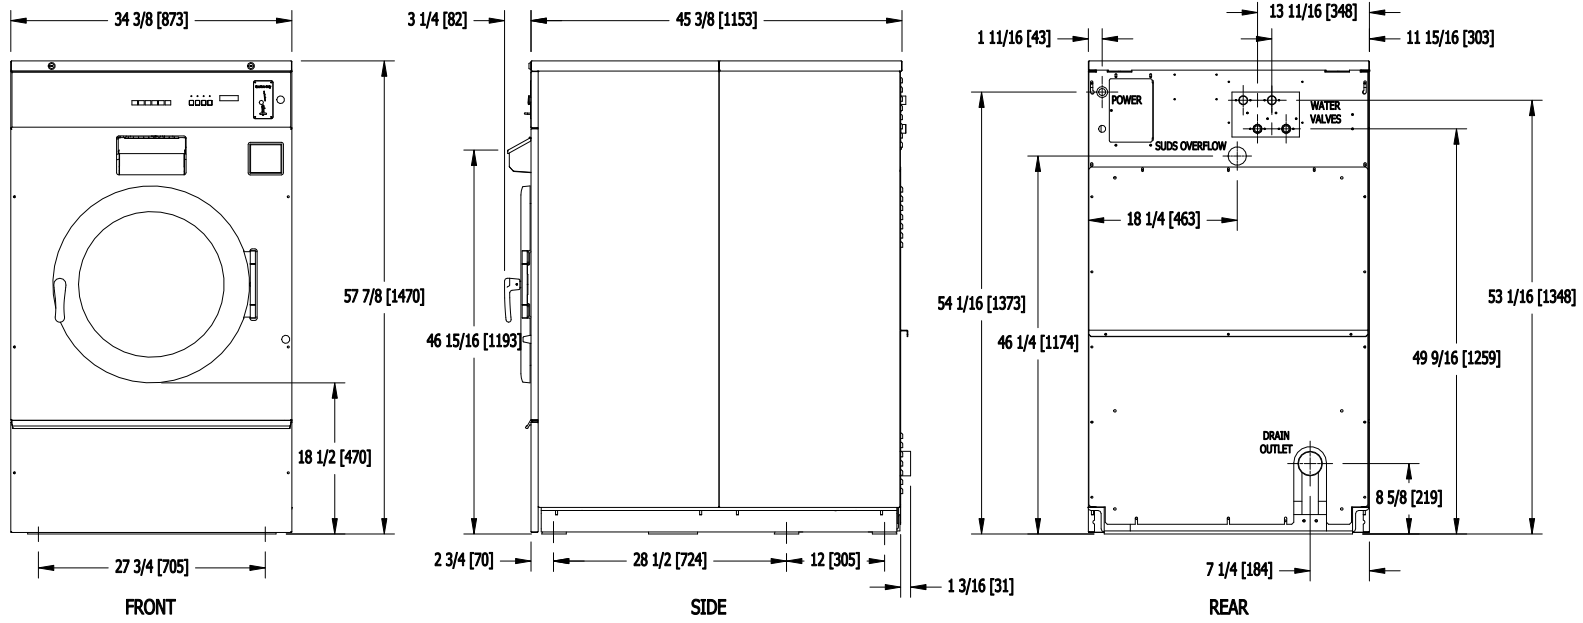

**T-1200 COMMERCIAL WASHER  
MOUNTING DIMENSIONS**

**T-1200 C-SERIES  
VENDED WASHER  
CAD BLOCKS**