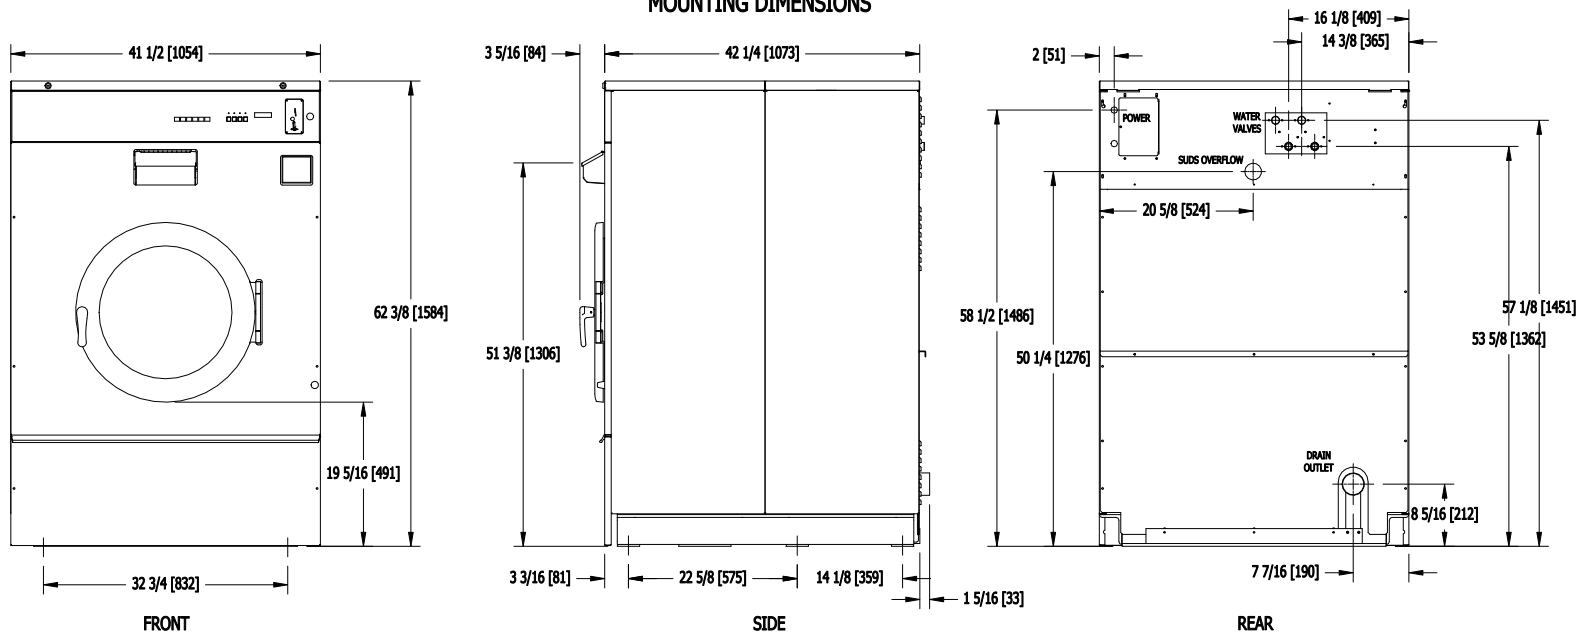

T-1450 COMMERCIAL WASHER
MOUNTING DIMENSIONS

T-1450 C-SERIES
VENDED WASHER
CAD BLOCKS