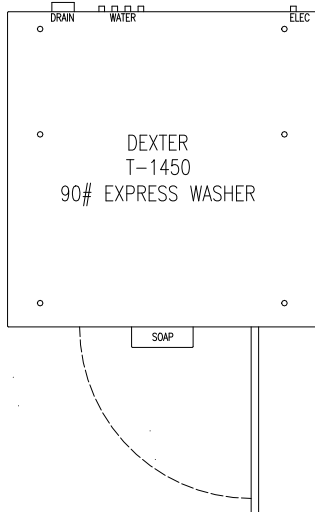

T-1450 COMMERCIAL WASHER
MOUNTING DIMENSIONS

T-1450 C-SERIES
VENDED WASHER
CAD BLOCKS