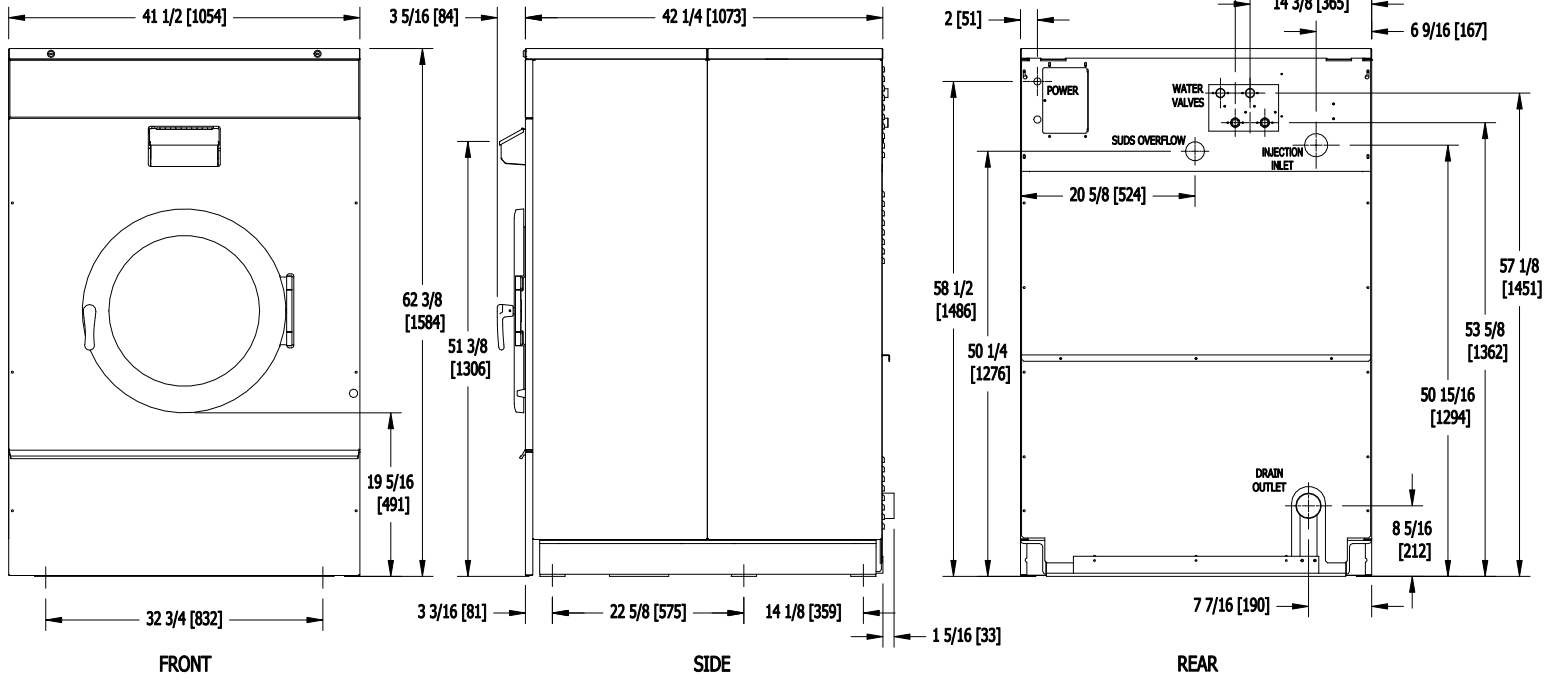

**T-1450 INDUSTRIAL WASHER
MOUNTING DIMENSIONS**

**T-1450 OPL
WASHER
CAD BLOCKS**