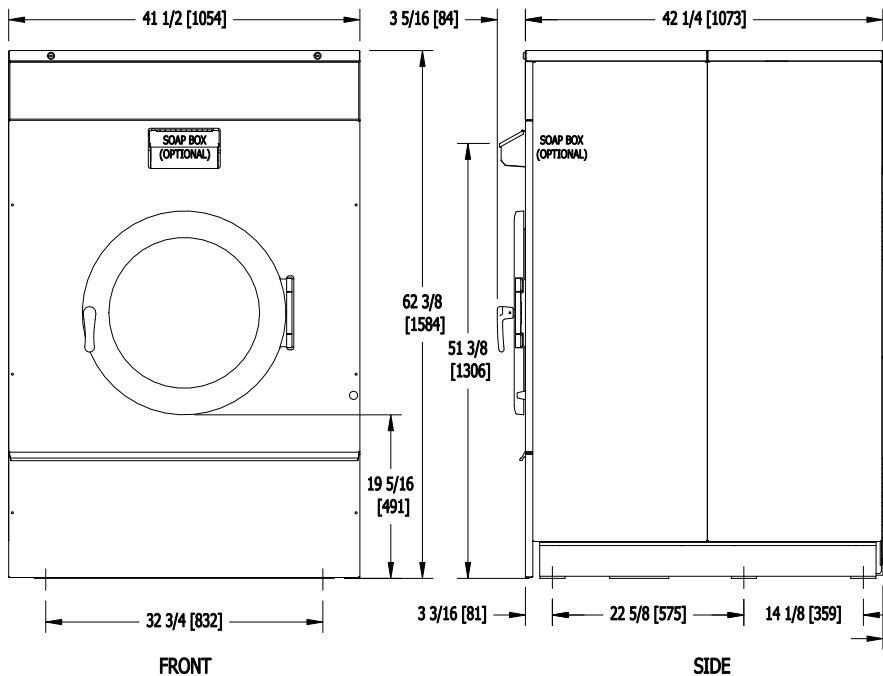

**T-1475 INDUSTRIAL WASHERS
MOUNTING DIMENSIONS**

**T-1475 OPL
WASHER
CAD BLOCKS**