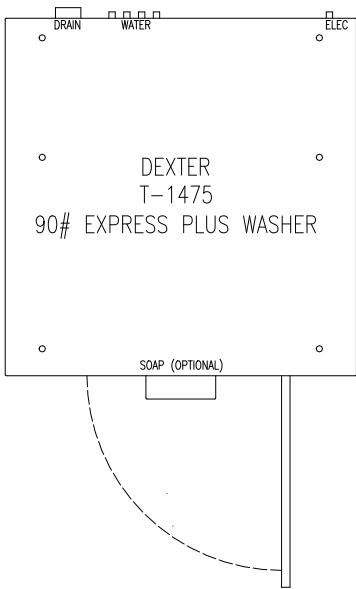

**T-1475 INDUSTRIAL WASHERS
MOUNTING DIMENSIONS**

**T-1475 OPL
WASHER
CAD BLOCKS**