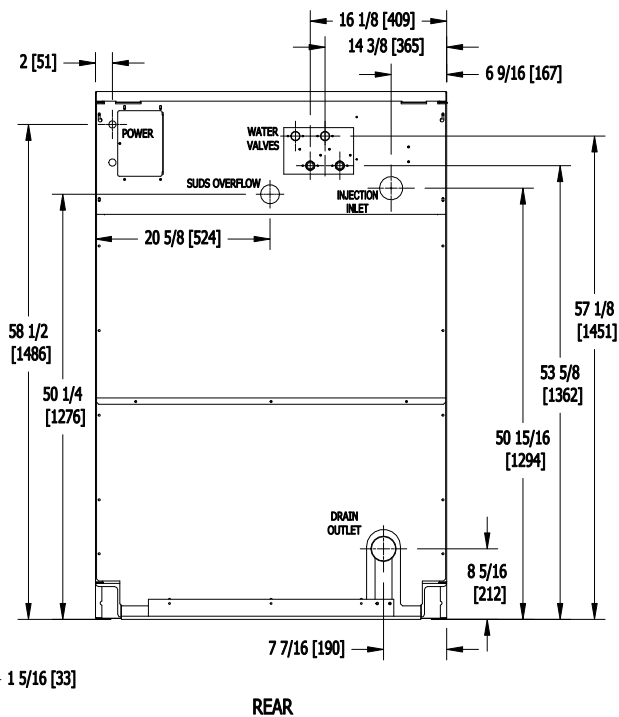

**T-1475 INDUSTRIAL WASHERS
MOUNTING DIMENSIONS**

**T-1475 OPL
WASHER
CAD BLOCKS**