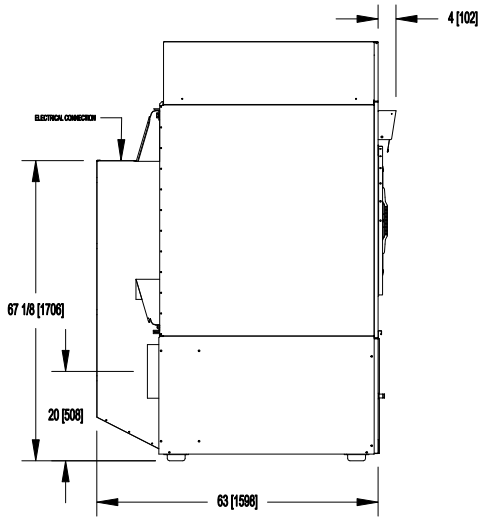

**T-170 INDUSTRIAL 6-CYCLE DRYER  
INSTALLATION DIMENSIONS**

**T-170 OPL  
6-CYCLE DRYER  
CAD BLOCKS**