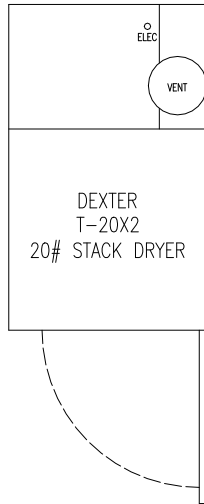

T-20X2 COMMERCIAL STACK DRYER
ELECTRIC HEAT
MOUNTING DIMENSIONS

DIMENSIONS ARE IN INCHES [MILLIMETERS]

DIMENSIONS ARE IN INCHES [MILLIMETERS]

DIMENSIONS ARE IN INCHES [MILLIMETERS]

T-20X2 C-SERIES
VENDED DRYER
ELECTRIC HEAT
CAD BLOCKS