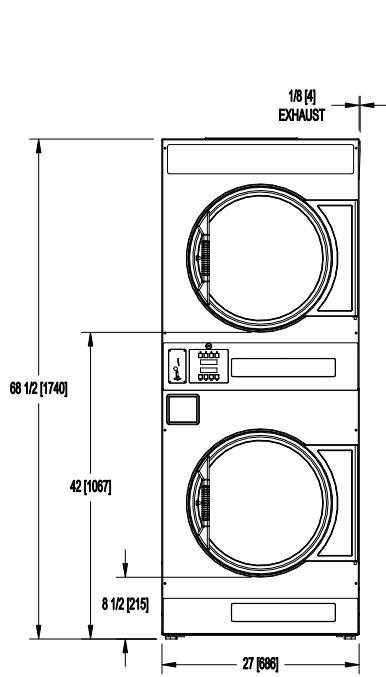

T-20X2 COMMERCIAL STACK DRYER
ELECTRIC HEAT
MOUNTING DIMENSIONS

DIMENSIONS ARE IN INCHES [MILLIMETERS]

DIMENSIONS ARE IN INCHES [MILLIMETERS]

DIMENSIONS ARE IN INCHES [MILLIMETERS]

T-20X2 C-SERIES
VENDED DRYER
ELECTRIC HEAT
CAD BLOCKS