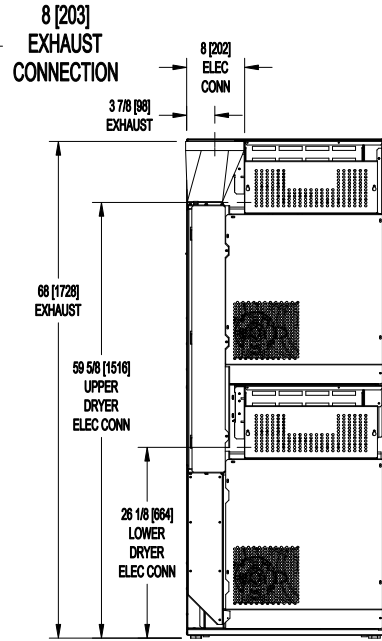

T-20X2 COMMERCIAL STACK DRYER
ELECTRIC HEAT
MOUNTING DIMENSIONS

DIMENSIONS ARE IN INCHES [MILLIMETERS]

DIMENSIONS ARE IN INCHES [MILLIMETERS]

DIMENSIONS ARE IN INCHES [MILLIMETERS]

T-20X2 C-SERIES
VENDED DRYER
ELECTRIC HEAT
CAD BLOCKS