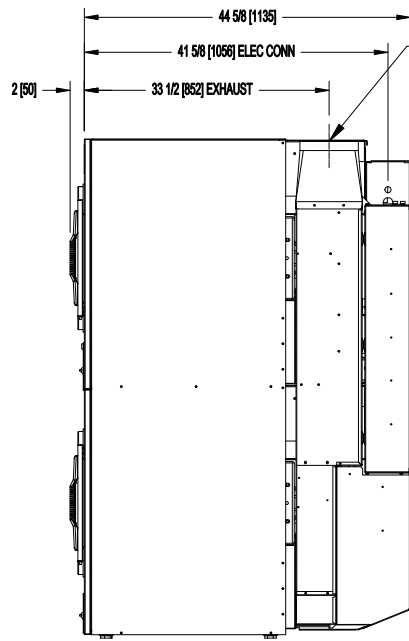

T-20X2 COMMERCIAL STACK DRYER
ELECTRIC HEAT
MOUNTING DIMENSIONS

DIMENSIONS ARE IN INCHES [MILLIMETERS]

DIMENSIONS ARE IN INCHES [MILLIMETERS]

DIMENSIONS ARE IN INCHES [MILLIMETERS]

T-20X2 C-SERIES
VENDED DRYER
ELECTRIC HEAT
CAD BLOCKS