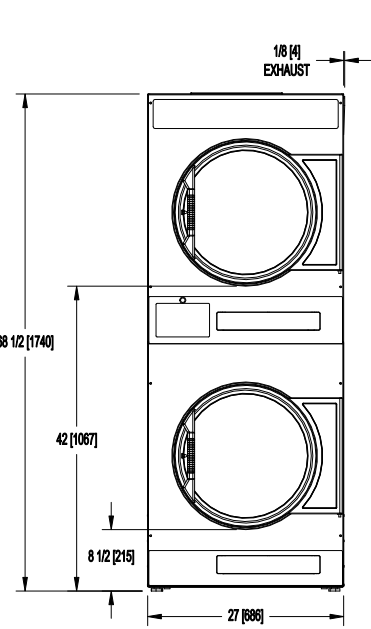

**T-20X2 INDUSTRIAL STACK DRYER  
MOUNTING DIMENSIONS**

DIMENSIONS ARE IN INCHES [MILLIMETERS]

DIMENSIONS ARE IN INCHES [MILLIMETERS]

DIMENSIONS ARE IN INCHES [MILLIMETERS]