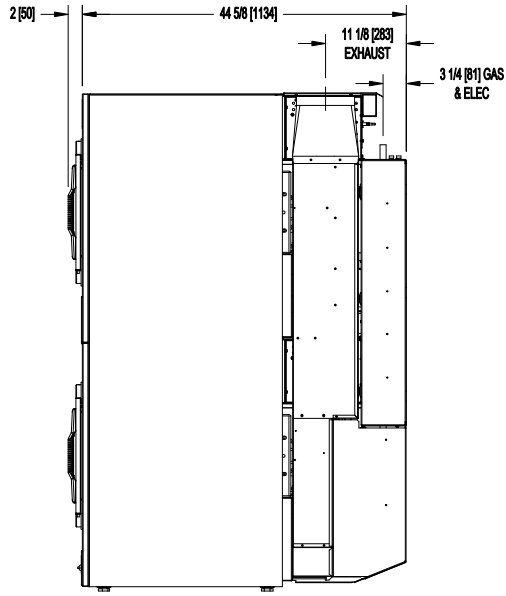

**T-20X2 INDUSTRIAL STACK DRYER  
MOUNTING DIMENSIONS**

DIMENSIONS ARE IN INCHES [MILLIMETERS]

DIMENSIONS ARE IN INCHES [MILLIMETERS]

DIMENSIONS ARE IN INCHES [MILLIMETERS]