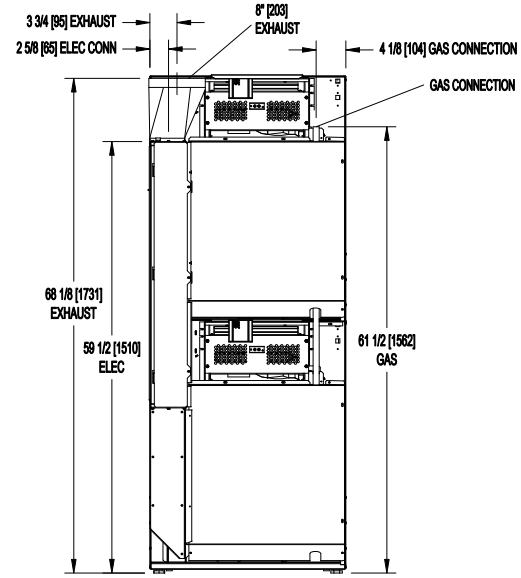

**T-20X2 INDUSTRIAL STACK DRYER  
MOUNTING DIMENSIONS**

DIMENSIONS ARE IN INCHES [MILLIMETERS]

DIMENSIONS ARE IN INCHES [MILLIMETERS]

DIMENSIONS ARE IN INCHES [MILLIMETERS]