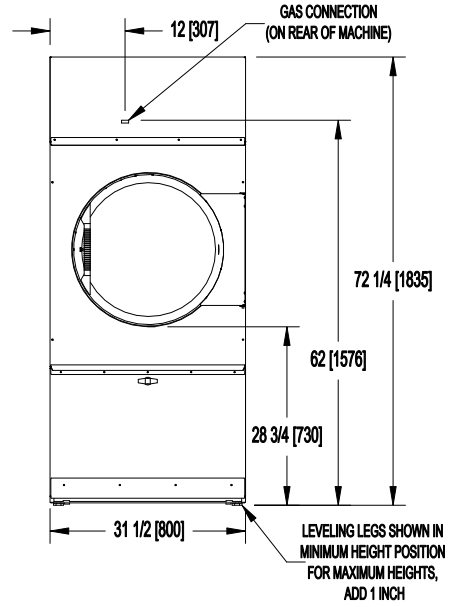

T-30 INDUSTRIAL 6-CYCLE DRYER INSTALLATION DIMENSIONS

T-30 OPL 6-CYCLE DRYER CAD BLOCKS