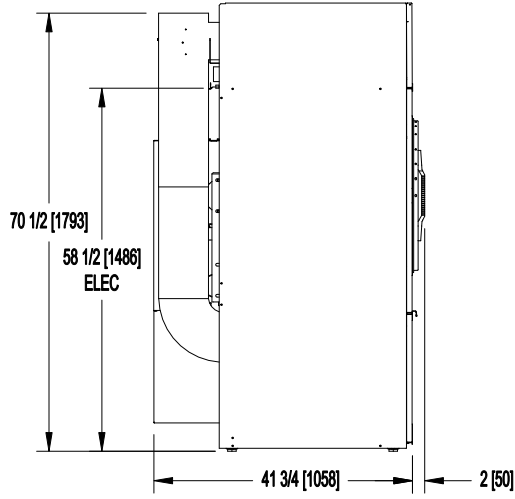

T-30 INDUSTRIAL 6-CYCLE DRYER INSTALLATION DIMENSIONS

T-30 OPL 6-CYCLE DRYER CAD BLOCKS