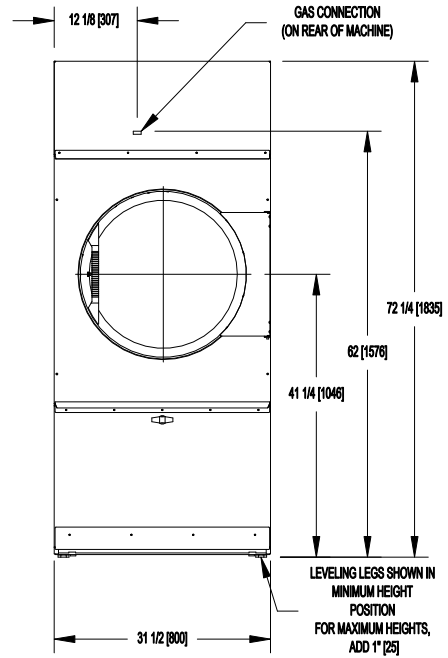

T-30 INDUSTRIAL O-SERIES DRYER INSTALLATION DIMENSIONS

T-30 O-SERIES OPL DRYER CAD BLOCKS