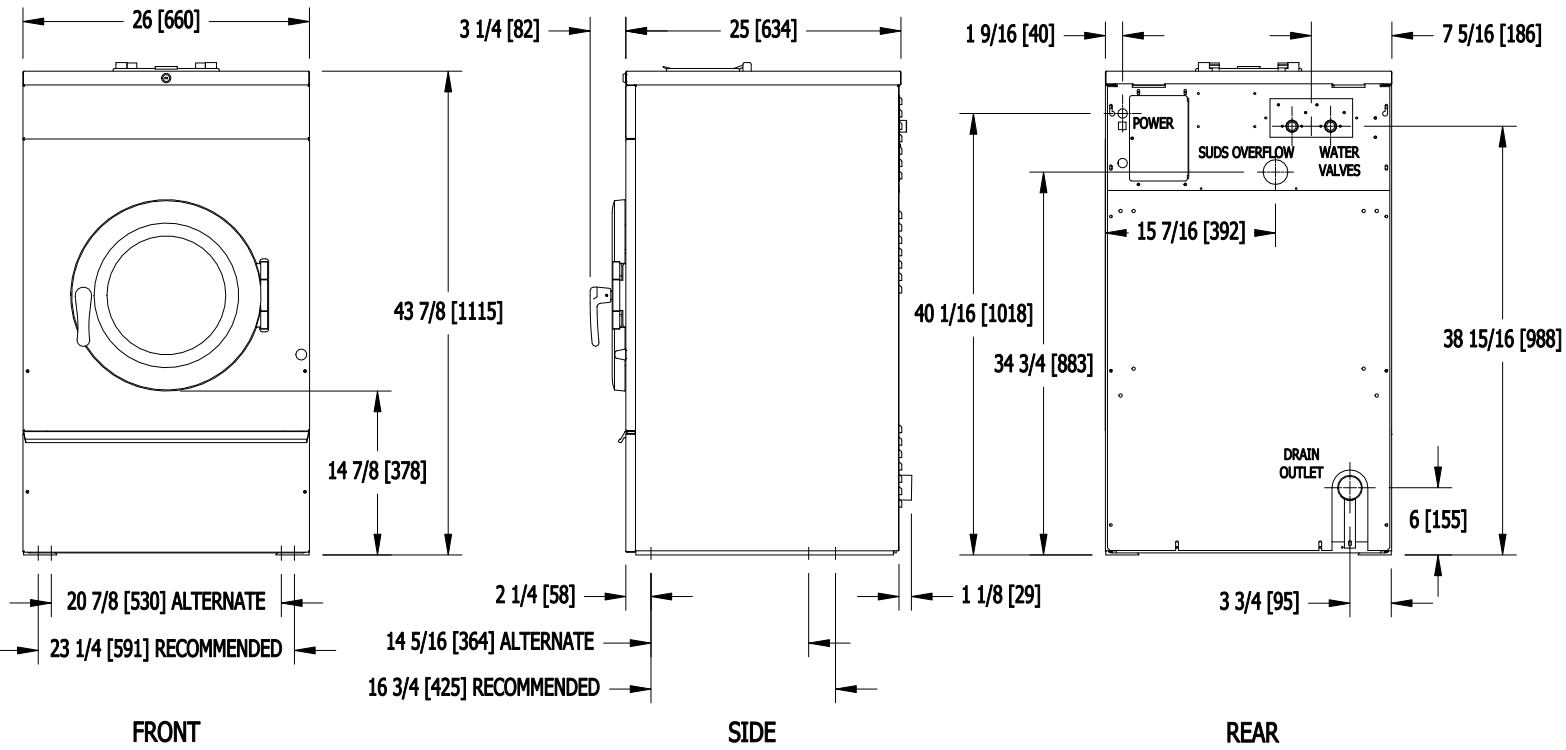

T-300 INDUSTRIAL WASHER MOUNTING DIMENSIONS

T-300 OPL WASHER CAD BLOCKS