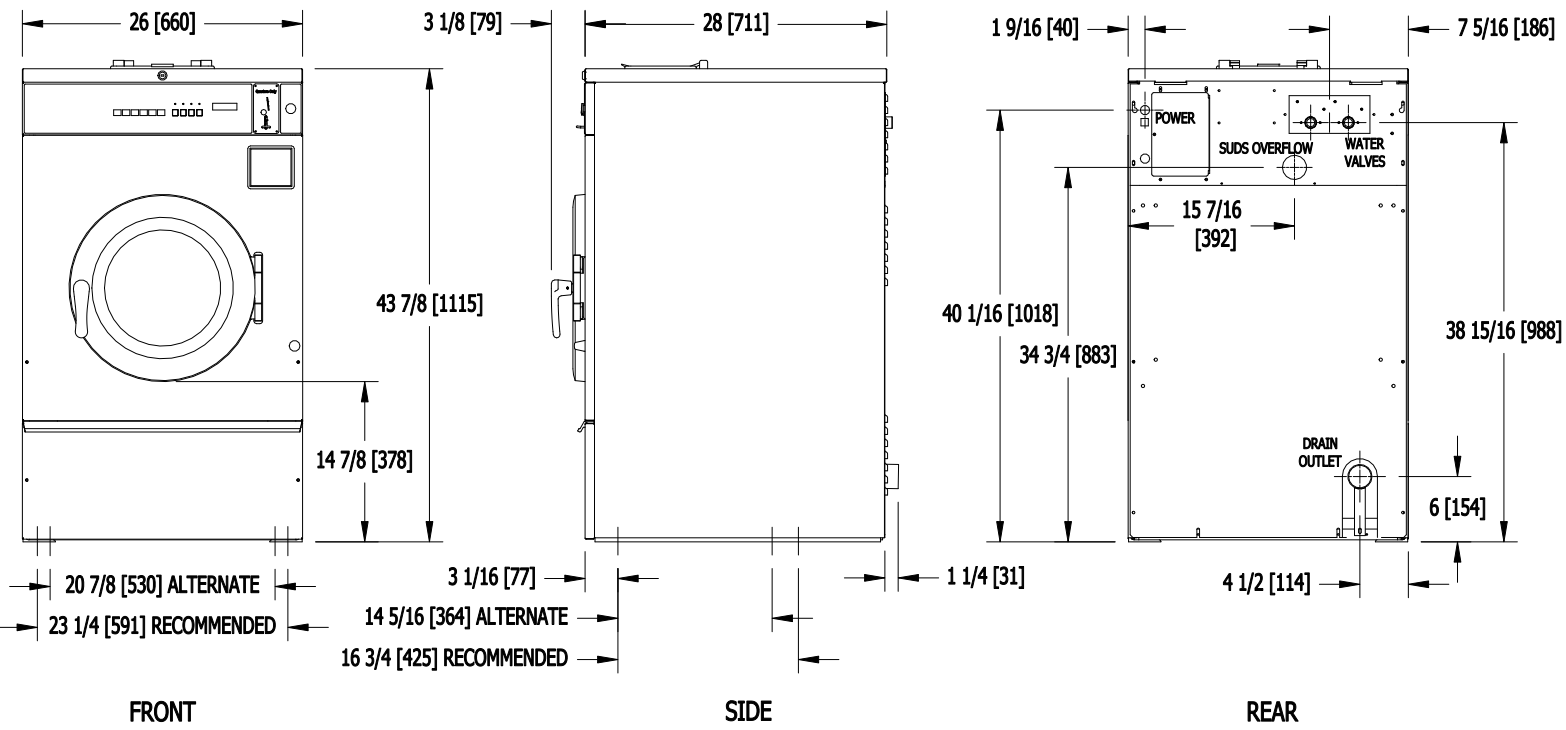

# T-350 COMMERCIAL WASHER MOUNTING DIMENSIONS

## T-350 C-SERIES VENDED WASHER CAD BLOCKS