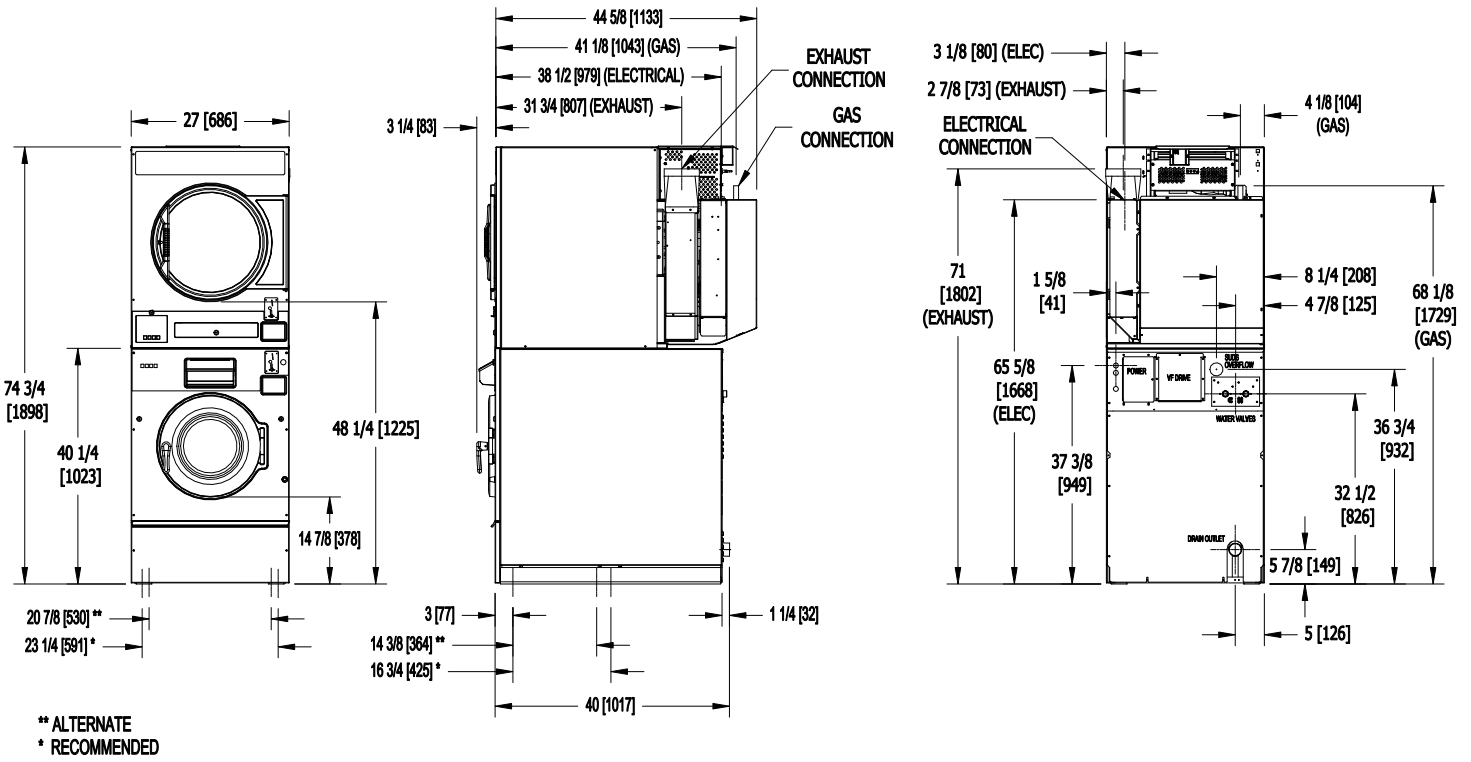

T-350 SWD COMMERCIAL STACK WASHER/DRYER MOUNTING DIMENSIONS

FRONT VIEW

SIDE VIEW

REAR VIEW