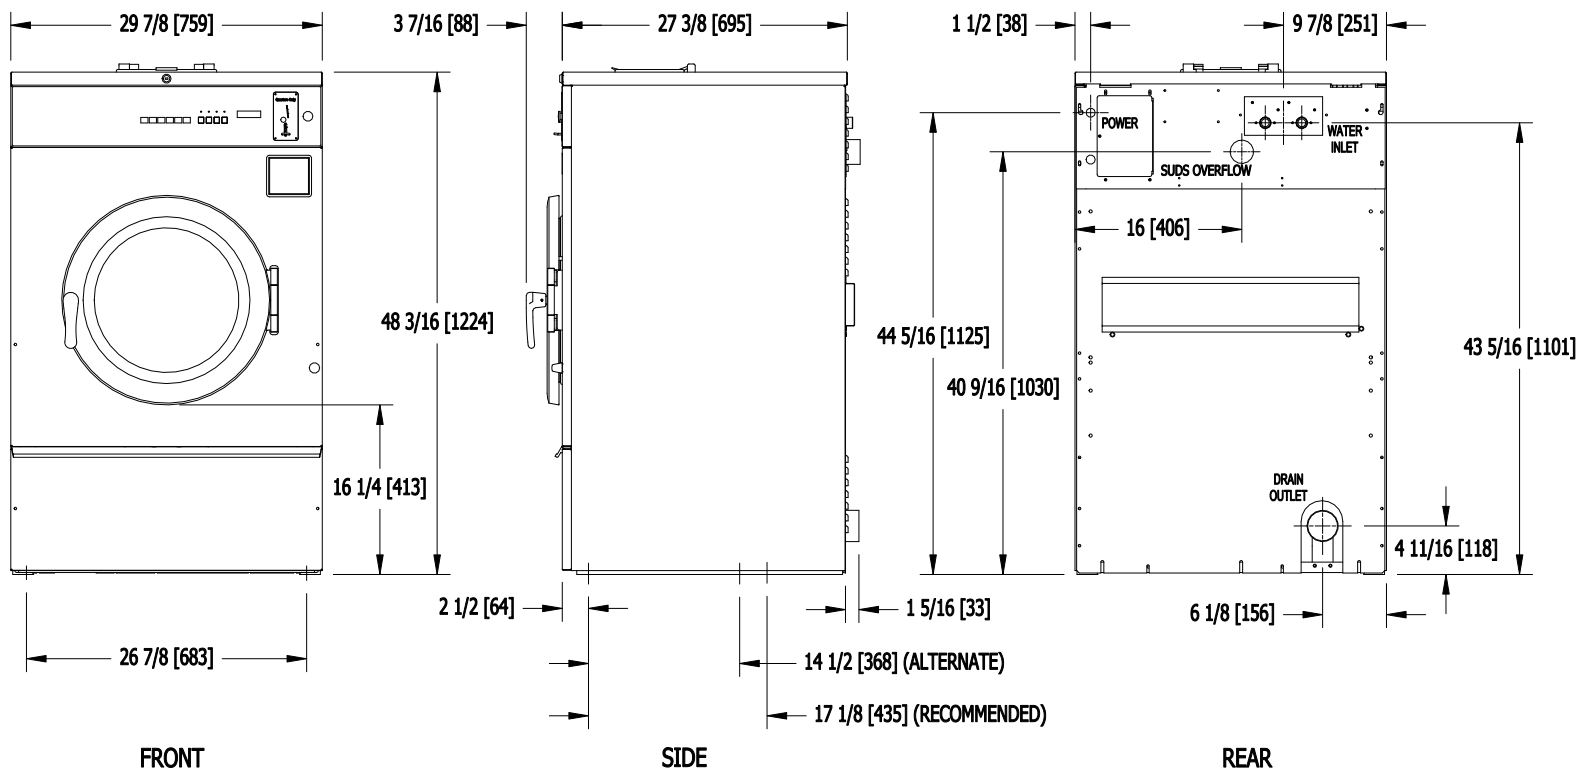

T-400 COMMERCIAL WASHER MOUNTING DIMENSIONS

T-400 C-SERIES VENDED WASHER CAD BLOCKS