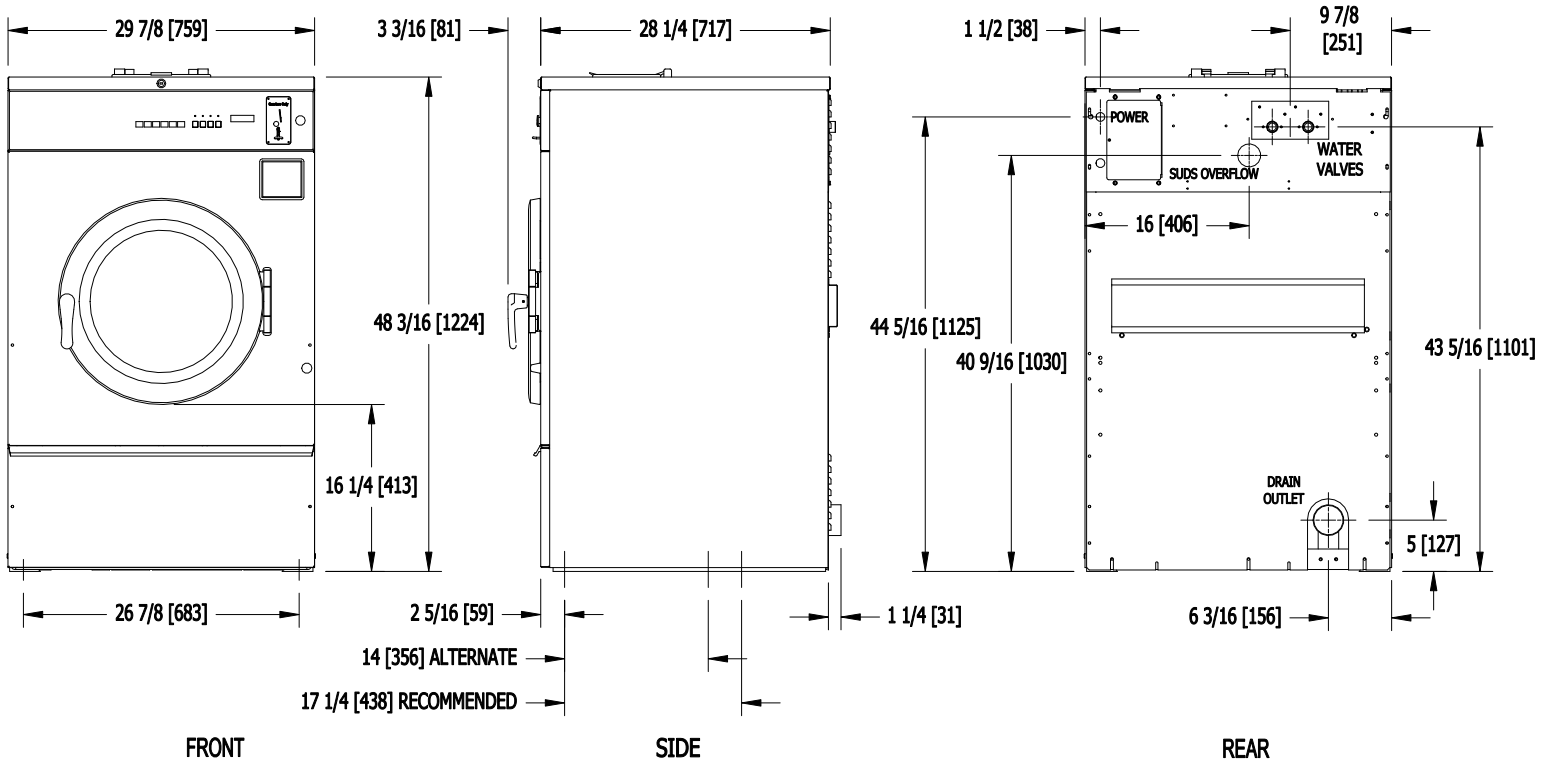

T-450 COMMERCIAL WASHER MOUNTING DIMENSIONS

T-450 C-SERIES VENDED WASHER CAD BLOCKS