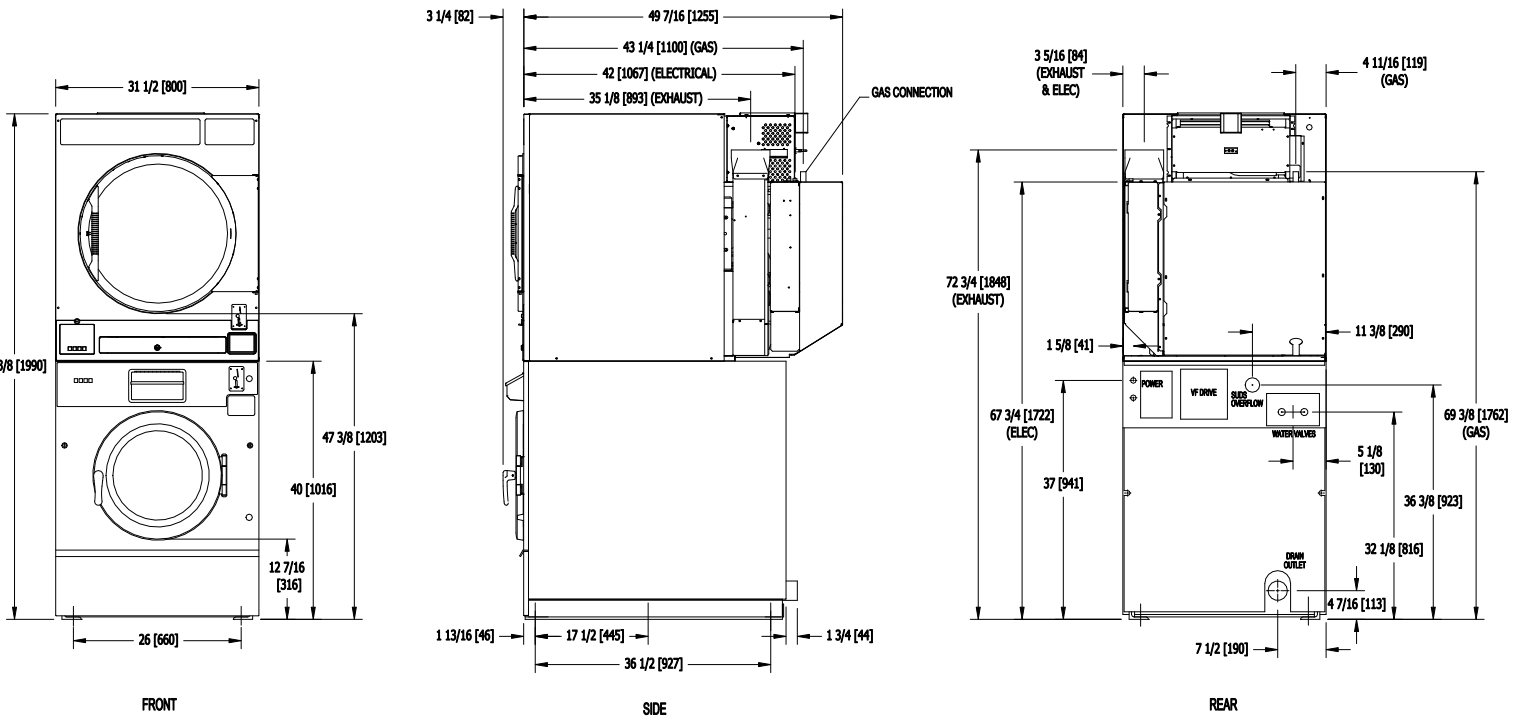

T-450 SWD COMMERCIAL STACK WASHER/DRYER MOUNTING DIMENSIONS

T-450SWD C-SERIES VENDED STACK WASHER/DRYER CAD BLOCKS