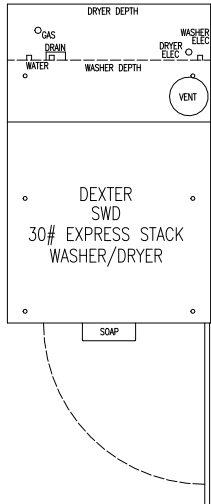

T-450 SWD COMMERCIAL STACK WASHER/DRYER MOUNTING DIMENSIONS

T-450SWD C-SERIES VENDED STACK WASHER/DRYER CAD BLOCKS