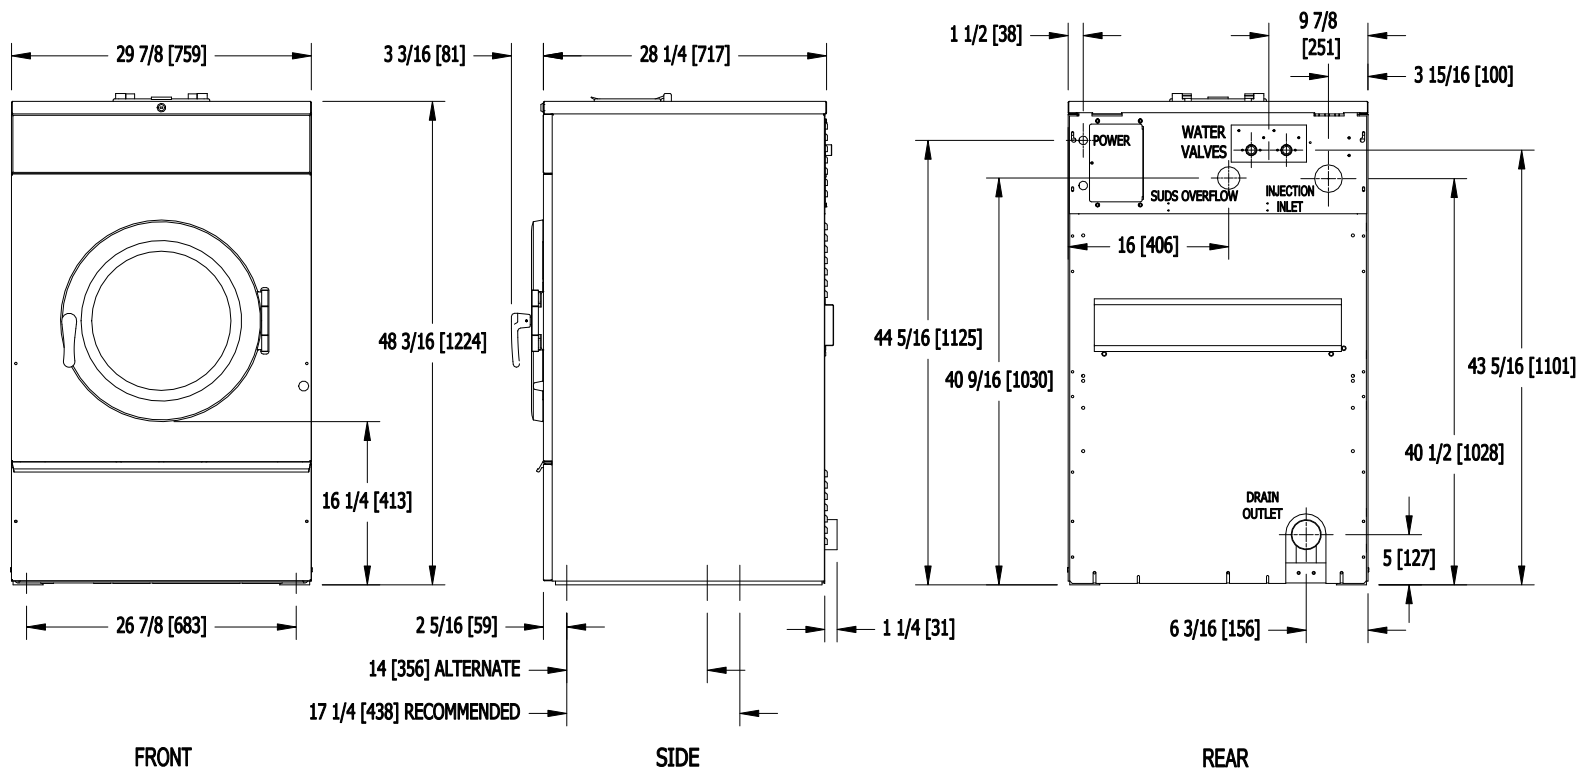

# T-450 INDUSTRIAL WASHER MOUNTING DIMENSIONS

## T-450 OPL WASHER CAD BLOCKS