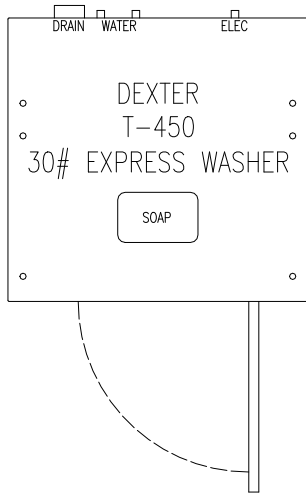

# T-450 INDUSTRIAL WASHER MOUNTING DIMENSIONS

## T-450 OPL WASHER CAD BLOCKS